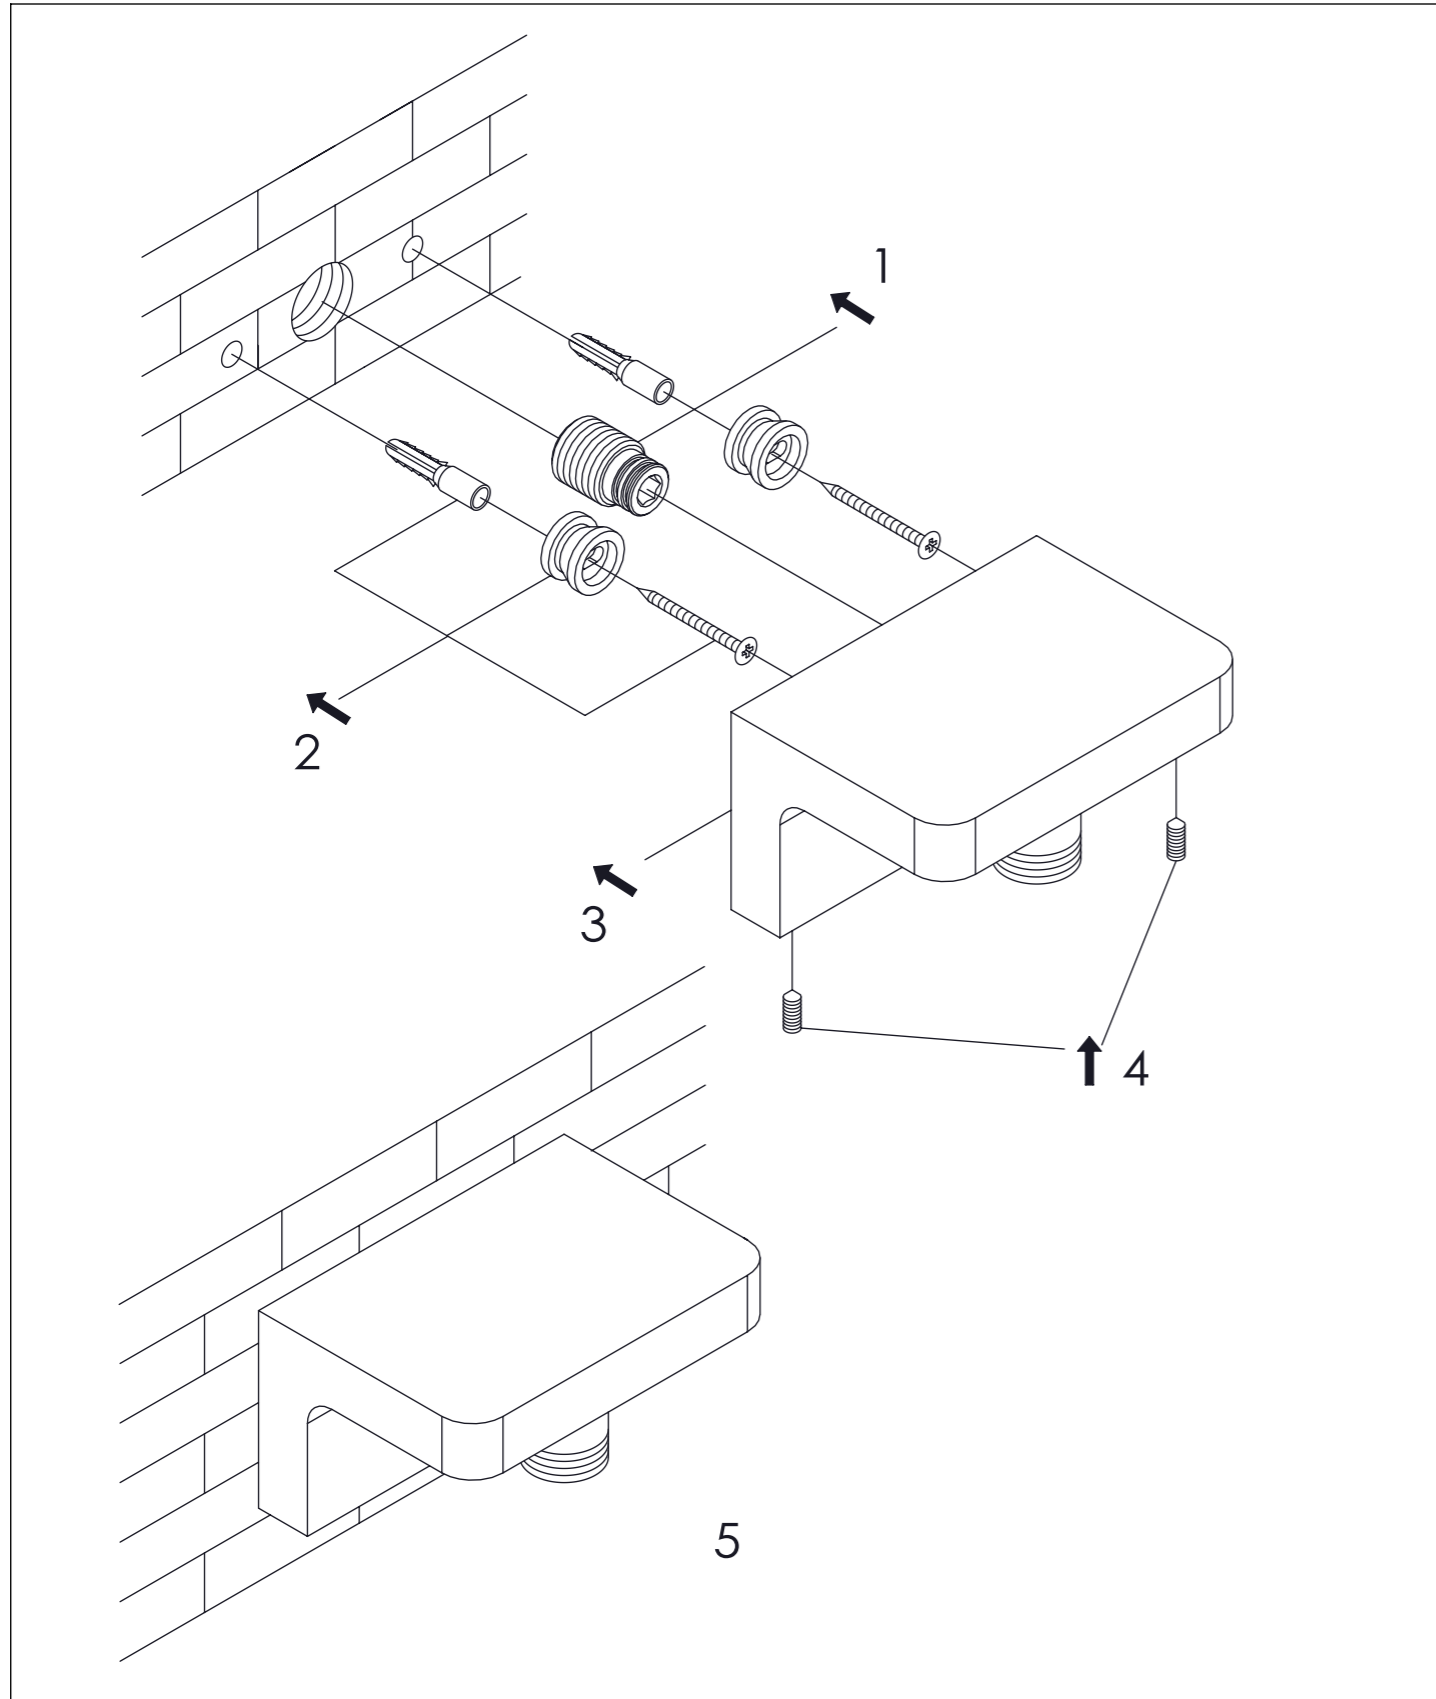

STEINBERG

Brauseanschlussbogen 1/2"

Wall mounted elbow outlet 1/2"

Art.Nr. 230 1660

Installation / Installation