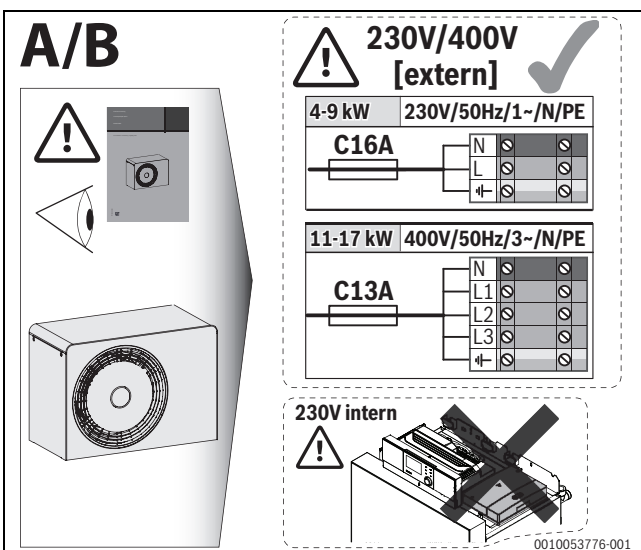

1

2

3

4

5

6

Original Quality by Bosch Thermotechnik GmbH
Sophienstrasse 30-32
35576 Wetzlar, Germany

GB importer: Bosch Thermotechnology Ltd.
Cotswold Way, Warndon
Worcester WR4 9SW, United Kingdom