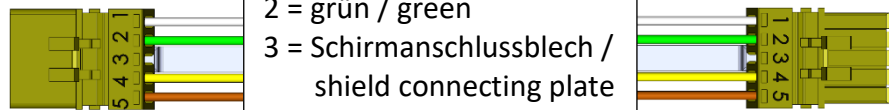

# Elektrisches Verbindungs Set 8 m

## Electrical connection set 8 m

Bus-Kabel  
Bus connection

1 = weiß / white  
2 = grün / green  
3 = Schirmanschlussblech /  
shield connecting plate  
4 = gelb / yellow  
5 = braun / brown

Lastkabel  
Power supply

N = blau / blue  
⊕ = gelb-grün / yellow-green  
L1 = braun / brown  
L2 = schwarz / black  
L3 = grau / grey