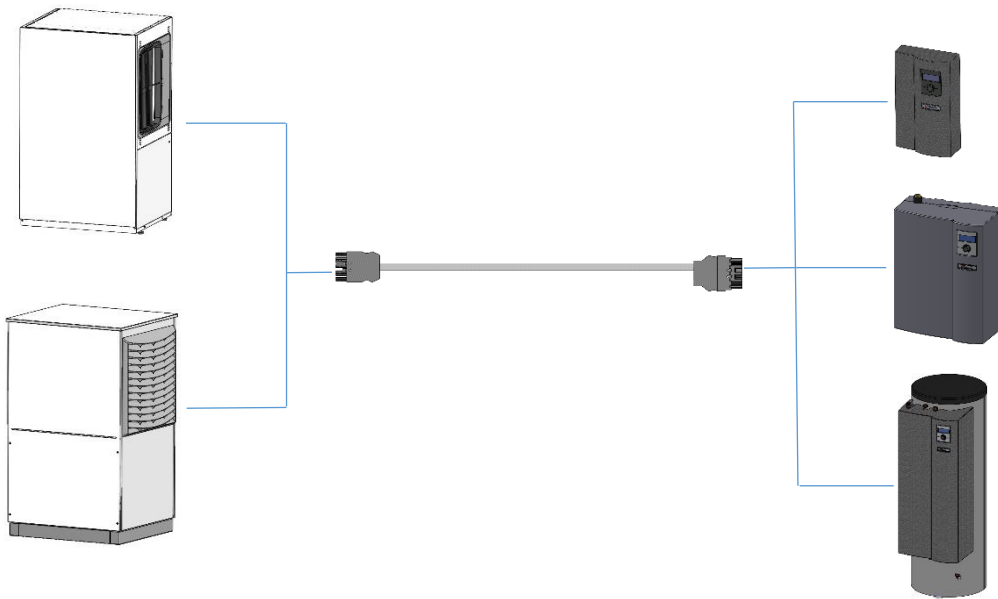

# Elektrisches Verbindungs Set 8 m

## Electrical connection set 8 m

Bus-Kabel  
Bus connection

1 = weiß / white  
2 = grün / green  
3 = Schirmanschlussblech /  
shield connecting plate  
4 = gelb / yellow  
5 = braun / brown

Lastkabel  
Power supply

N = blau / blue  
⊕ = gelb-grün / yellow-green  
L1 = braun / brown  
L2 = schwarz / black  
L3 = grau / grey