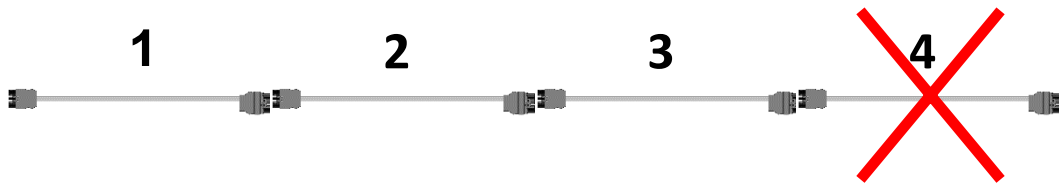

# Elektrisches Verbindungs Set 8 m

## Electrical connection set 8 m

Bus-Kabel  
Bus connection

1 = weiß / white  
2 = grün / green  
3 = Schirmanschlussblech /  
shield connecting plate  
4 = gelb / yellow  
5 = braun / brown

Lastkabel  
Power supply

N = blau / blue  
⊕ = gelb-grün / yellow-green  
L1 = braun / brown  
L2 = schwarz / black  
L3 = grau / grey