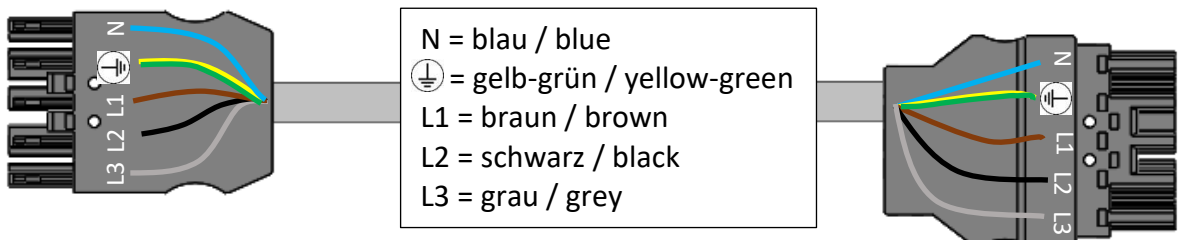

# Elektrisches Verbindungs Set 8 m

## Electrical connection set 8 m

Bus-Kabel  
Bus connection

1 = weiß / white  
2 = grün / green  
3 = Schirmanschlussblech /  
shield connecting plate  
4 = gelb / yellow  
5 = braun / brown

Lastkabel  
Power supply

N = blau / blue  
⊕ = gelb-grün / yellow-green  
L1 = braun / brown  
L2 = schwarz / black  
L3 = grau / grey