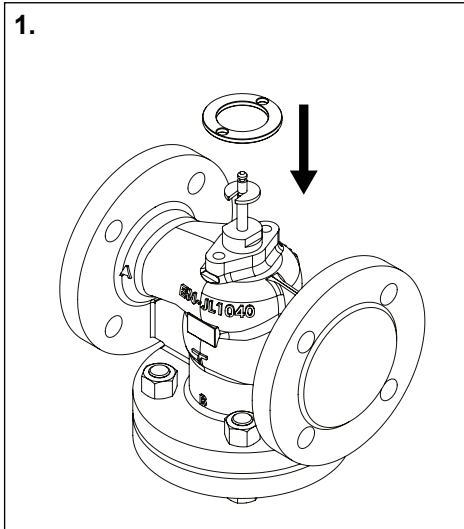

# Adapter 322042-81000

IMI TA

TA-Slider 750/1600  
CVxxx GG DN 65 (20 mm)

*We reserve the right to introduce technical alterations without prior notice.*