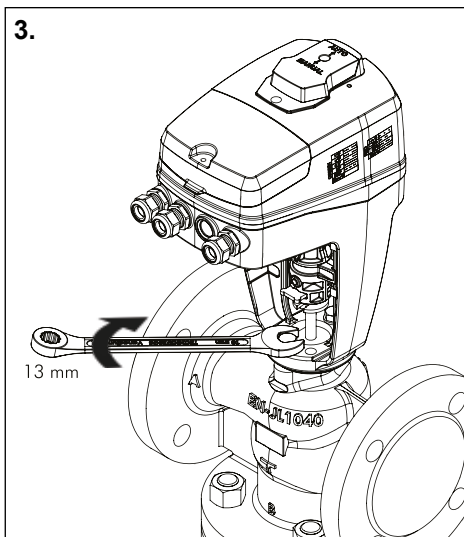

# Adapter 322042-81000

IMI TA

TA-Slider 750/1600  
CVxxx GG DN 65 (20 mm)

*We reserve the right to introduce technical alterations without prior notice.*