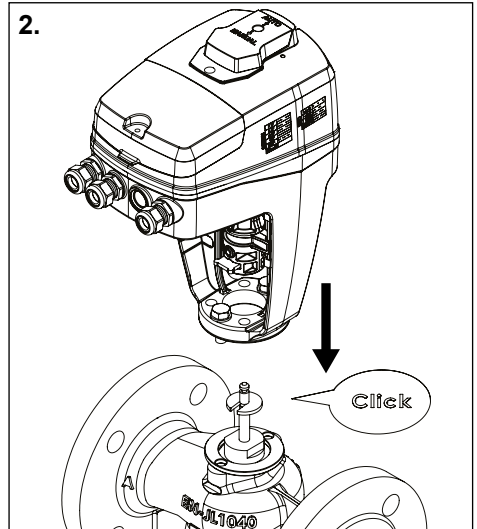

# Adapter 322042-81000

IMI TA

TA-Slider 750/1600  
CVxxx GG DN 65 (20 mm)

*We reserve the right to introduce technical alterations without prior notice.*