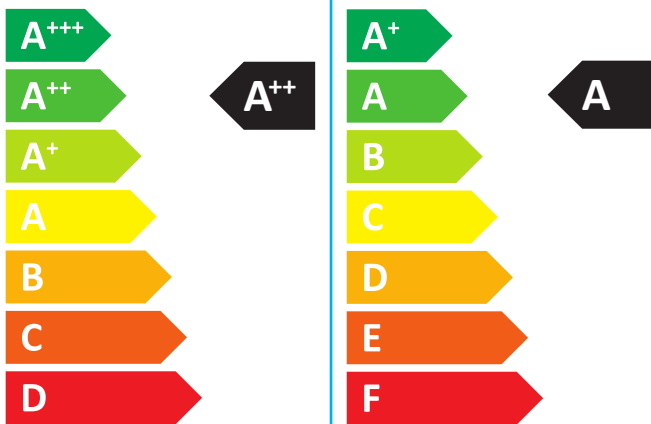

ENERG

енергия · ενεργεια

Supraeco T
STM 60-1
7738600323

ENERG

енергия · ενέργεια

JUNKERS

7738600323

Supraeco T

STM 60-1

Energy label components: boiler icon, radiator icon, tap icon, and energy class labels A⁺⁺ and A.

Feature icons: solar panel, water tank, control panel, and boiler.