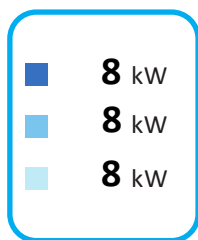

ENERG

енергия · ενεργεια

Supraeco T
STM 80-1
7738600324

ENERG

енергия · ενέργεια

JUNKERS

7738600324

Supraeco T

STM 80-1

Energy label components: boiler icon, radiator icon, tap icon, and energy class labels A⁺⁺ and A.

Energy efficiency scale from A⁺⁺⁺ to G. A⁺⁺ is selected.

Feature icons: solar panel, tank, control panel, and boiler.

Energy efficiency scale from A⁺⁺⁺ to G. A is selected.