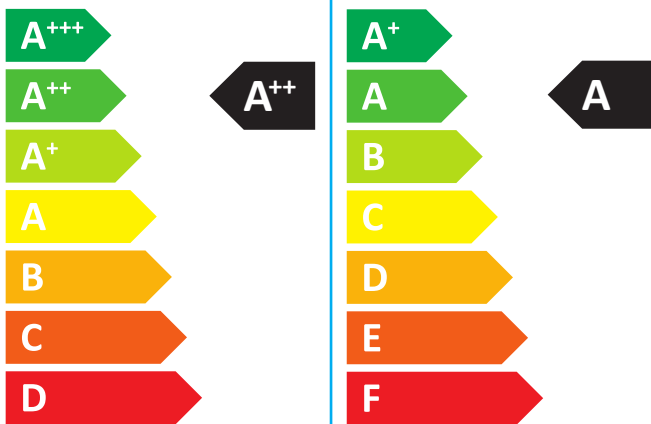

ENERG

енергия · ενεργεια

Supraeco T
STM 80-1
7738600324

ENERG

енергия · ενέργεια

JUNKERS

7738600324

Supraeco T

STM 80-1

Energy label components: boiler icon, radiator icon, tap icon, and energy class labels A⁺⁺ and A.

Energy efficiency scale from A⁺⁺⁺ to G. A⁺⁺ is selected.

Feature icons: solar panel, tank, control panel, and boiler.

Energy efficiency scale from A⁺⁺⁺ to G. A is selected.