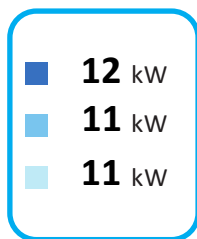

ENERG
енергия · ενεργεια

Supraeco A
SAS 13-2 ASM
7739607679