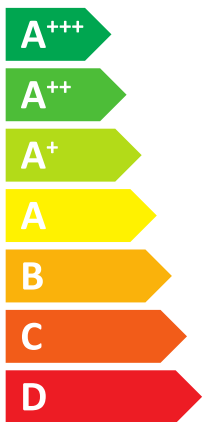

ENERG

енергия · ενεργεια

BOSCH

Compress 7000 AW
CS7000iAW 17 IRMS-T
7739614340

A++

A

51 dB

37 dB

- 9 kW
- 10 kW
- 12 kW

ENERG

енергия · ενέργεια

7739614340

Compress 7000 AW

CS7000iAW 17 IRMS-T

Energy efficiency icons: A++ (radiator), A (tap), and boiler icon.

Feature icons: + Solar panel, + Water tank, + Touch control (marked with X), + Boiler.