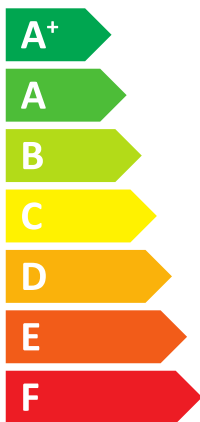

ENERG

енергия · ενεργεια

BOSCH

Compress 7000 AW
CS7000iAW 17 IRM-T
7739614341

A++

A

51 dB

37 dB

- 9 kW
- 10 kW
- 12 kW

ENERG

енергия · ενέργεια

7739614341

Compress 7000 AW

CS7000iAW 17 IRM-T

Icons for Heating system (A++) and Water tap (A).

Icons for features: Solar panel, Water tank, Touch control, and Heating system.

Energy scale bar showing ratings from A+++ to G. A black arrow points to the A++ rating.

Energy scale bar showing ratings from A+++ to G. A black arrow points to the A rating.