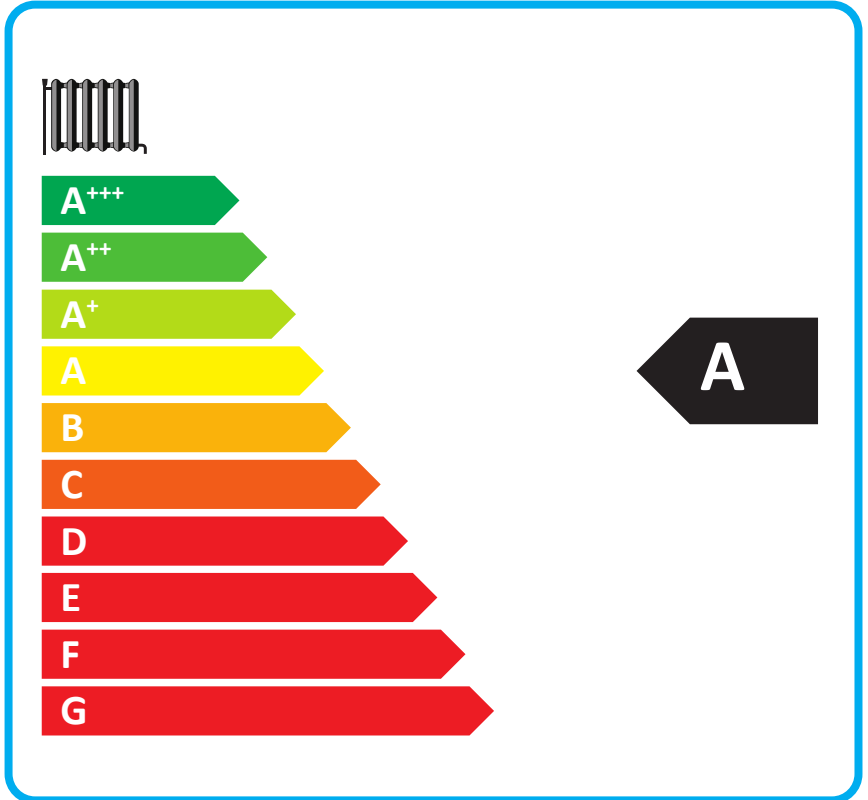

# ENERG

енергия · ενέργεια

**JUNKERS**

7739616289

BOPA ZWB511

ZWB 28-5C 23, CT 200

Two energy label icons are shown. The top one features a radiator icon and a black arrow pointing left with the letter 'A'. The bottom one features a hot water tap icon with an 'M' and a black arrow pointing left with the letter 'A'.

Four feature icons are shown, each with a blue plus sign to its left and a square box to its right. From top to bottom: a solar panel icon with a sun, a hot water tank icon, a control panel icon with a hand pointing at it, and a boiler icon.