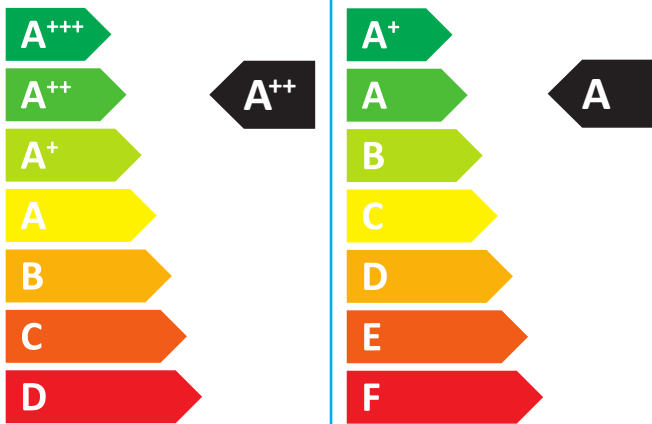

# ENERG

енергия · ενεργεια

Compress 7000i AW  
CS7001iAW 9 ORM-S  
7739617402

25 dB

48 dB

- 6 kW
- 7 kW
- 8 kW

# ENERG

енергия · ενέργεια

**JUNKERS**

7739617402

Compress 7000i AW

CS7001iAW 9 ORM-S

Energy efficiency icons: A++ (radiator), A (tap), and boiler icon.

Energy efficiency icons: + Solar panel, + Water tank, + Control panel (marked with X), + Boiler.