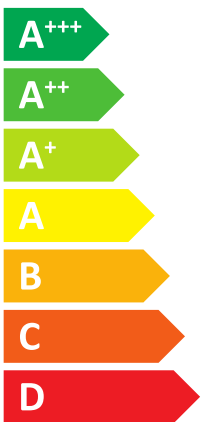

ENERG

енергия · ενεργεια

BOSCH

Compress 7000i AW
CS7001iAW 13 ORMS-T
7739617767

A++

A

26 dB

53 dB

- 9 kW
- 9 kW
- 11 kW