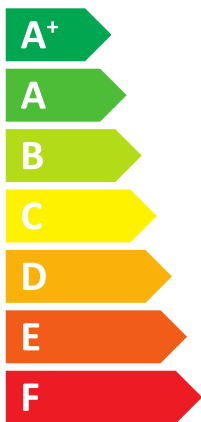

ENERG

енергия · ενεργεια

BOSCH

Compress 7000i AW
CS7001iAW 13 ORMS-T
7739617767

A++

A

26 dB

53 dB

- 9 kW
- 9 kW
- 11 kW