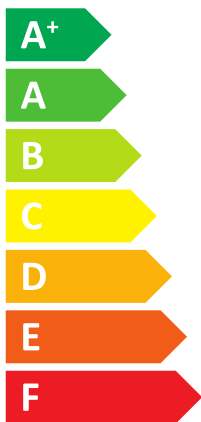

ENERG

енергия · ενεργεια

BOSCH

Compress 7000i AW
CS7001iAW 13 ORM-T
7739617768

A++

A

26 dB

53 dB

- 9 kW
- 9 kW
- 11 kW

ENERG
енергия · ενέργεια

7739617768

Compress 7000i AW

CS7001iAW 13 ORM-T

Energy efficiency icons: A++ (radiator), A (tap), and boiler icon.

Feature icons: + Solar panel, + Water tank, + Touch control (marked with X), + Boiler.