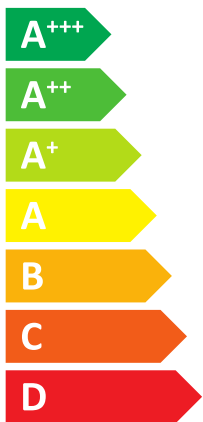

ENERG

енергия · ενεργεια

BOSCH

Compress 7000i AW
CS7001iAW 13 ORM-T
7739617768

A++

A

26 dB

53 dB

- 9 kW
- 9 kW
- 11 kW

ENERG
енергия · ενέργεια

7739617768

Compress 7000i AW

CS7001iAW 13 ORM-T

Energy efficiency icons: A++ (radiator), A (tap), and boiler icon.

Feature icons: + Solar panel, + Water tank, + Touch control (marked with X), + Boiler.