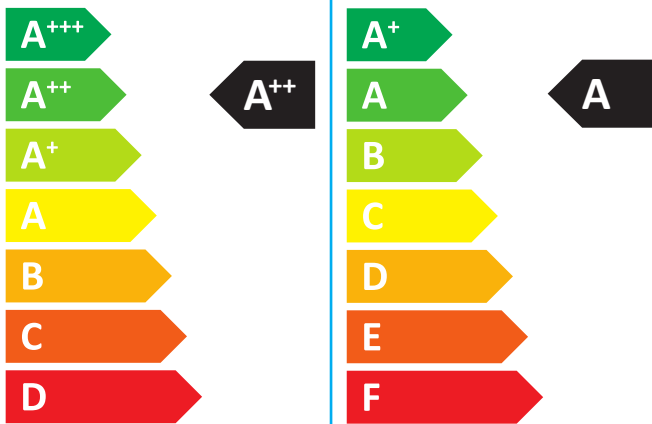

ENERG

енергия · ενεργεια

Compress 7400i AW
CS7400iAW 5 ORM-S
7739618575

25 dB

50 dB

- 4 kW
- 4 kW
- 5 kW

ENERG
енергия · ενέργεια

7739618575

Compress 7400i AW

CS7400iAW 5 ORM-S

Energy efficiency icons: A++ (radiator), A (tap), and boiler.

Feature icons: + Solar panel, + Water tank, + Control panel (with X), + Boiler.