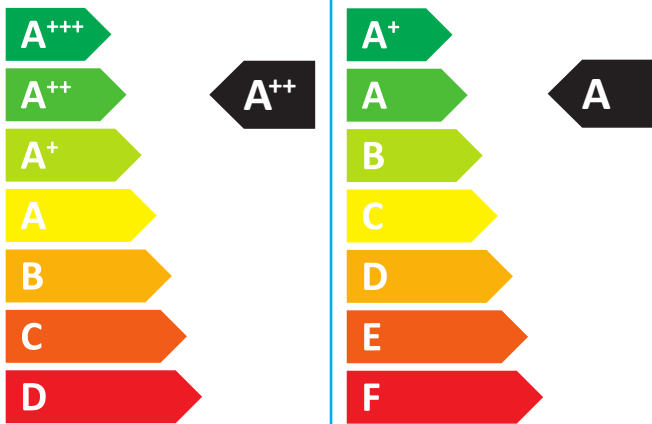

ENERG

енергия · ενεργεια

Compress 7400i AW
CS7400iAW 7 ORM-S
7739618578

25 dB

50 dB

- 5 kW
- 6 kW
- 7 kW

ENERG

енергия · ενέργεια

7739618578

Compress 7400i AW

CS7400iAW 7 ORM-S

Energy efficiency icons: A++ (radiator), A (tap), boiler icon.

Feature icons: + Solar panel, + Water tank, + Control panel (marked with X), + Boiler.