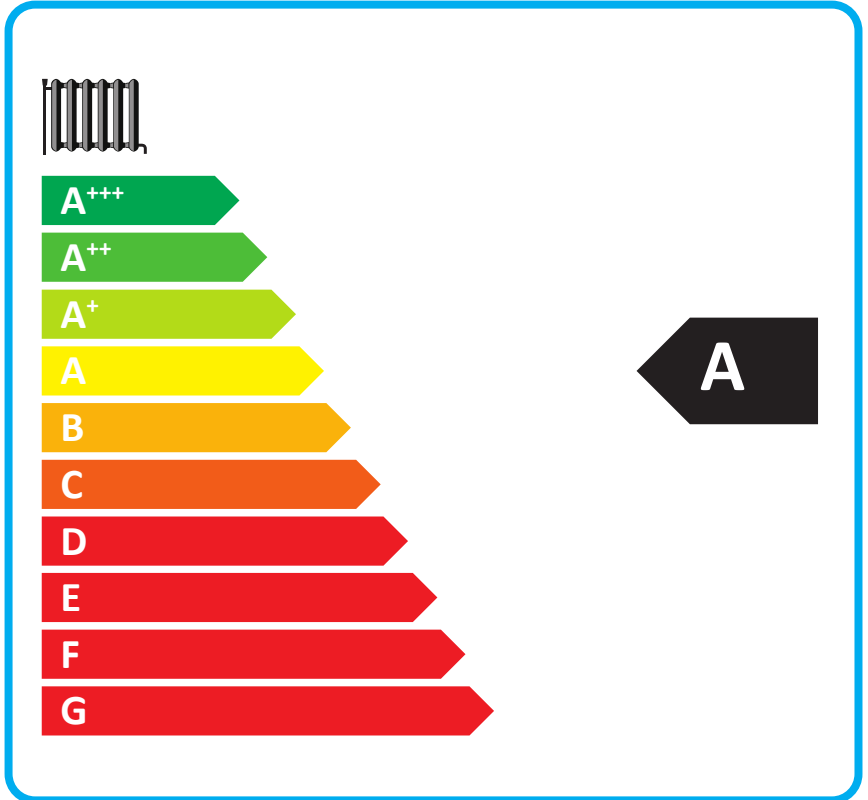

ENERG

енергия · ενέργεια

7739620798

BOPA PR GC53-004

GC5300iW 24 P 23, WS 300-5 PK1C, 2x FCC-2V, AGS10 MS100-2

Two energy efficiency classes are shown: **A** for the radiator and **A** for the water tap (XL). The water heater icon is also present.

Four features are listed with plus signs and checkboxes:

- Solar panel:
- Water tank:
- Control panel:
- Water heater: