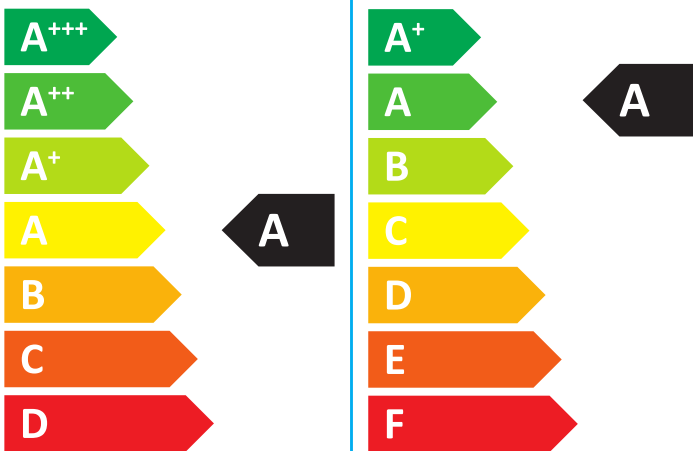

ENERG
енергия · ενεργεια

BOSCH

Condens 7800i W
BOPA ST GC78C-002
7739621923

48dB

20
kW

ENERG

енергия · ενέργεια

7739621923

Condens 7800i W

BOPA ST GC78C-002

Condens 7800i W6721844661 (2021/11)

Two energy label icons are shown. The top one features a radiator icon and a black arrow pointing left with the letter 'A'. The bottom one features a hot water tap icon with 'XL' and a black arrow pointing left with the letter 'A'.

Four feature icons are listed vertically, each with a blue plus sign to its left and a square box to its right. From top to bottom: a solar panel icon with a sun, a hot water tank icon, a touch control panel icon with a hand, and a boiler icon.