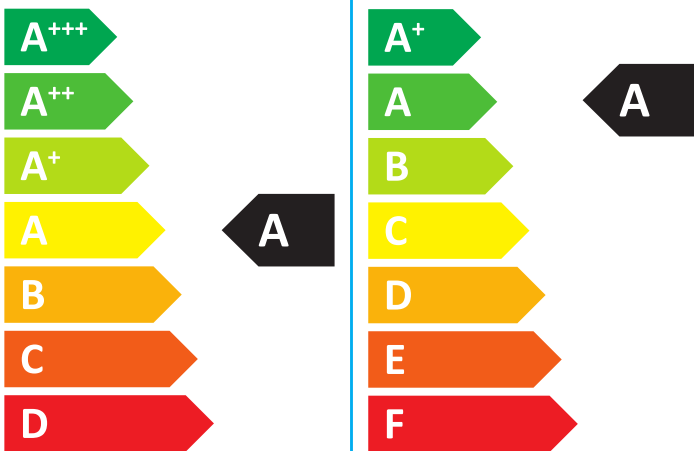

ENERG

енергия · ενεργεια

BOSCH

Condens 7800i W
BOPA ST GC78C-008
7739621927

48dB

20
kW