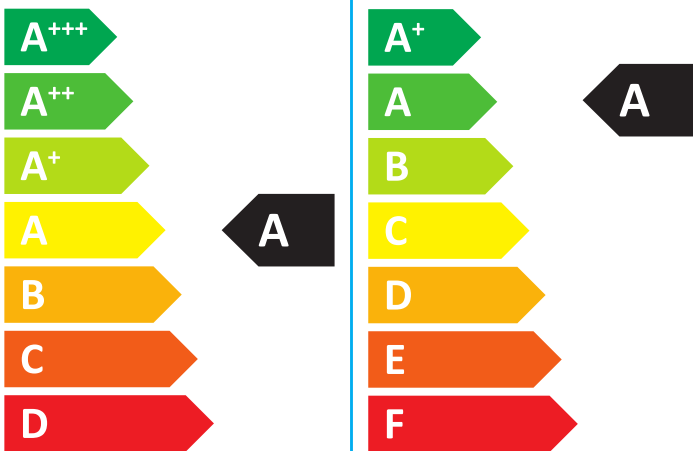

ENERG
енергия · ενεργεια

BOSCH

Condens 7800i W
BOPA ST GC78C-012
7739621933

48dB

20
kW

ENERG

енергия · ενέργεια

7739621933

Condens 7800i W

BOPA ST GC78C-012

Condens 7800i W6721844661 (2021/11)

Two energy label icons are shown. The top one is for heating, featuring a radiator icon and an arrow pointing left with the letter 'A'. The bottom one is for hot water, featuring a tap icon with 'XL' and an arrow pointing left with the letter 'A'.

Four feature icons are listed vertically, each with a plus sign to its left and a square box to its right. From top to bottom: a solar panel icon with a sun, a tank icon, a touch control panel icon with a hand, and a boiler icon.