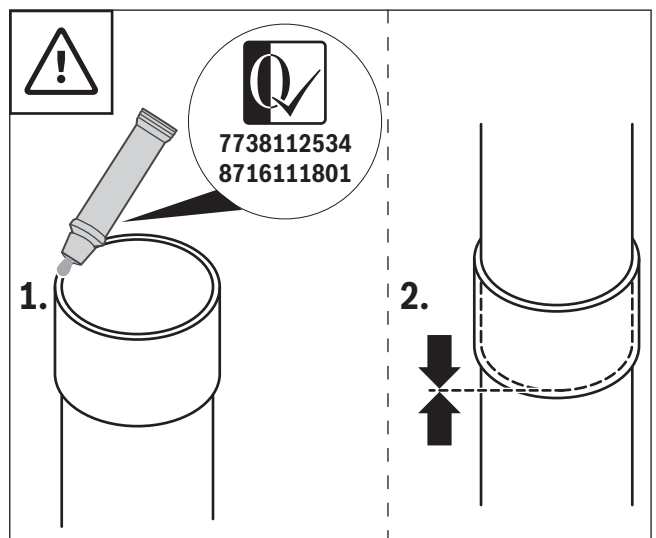

1 Ø 60/100: 7738112535, Ø 80/125: 7738112717

2

0010017800-002

Original Quality by Bosch Thermotechnik GmbH
Sophienstraße 30-32; D-35576 Wetzlar/Germany