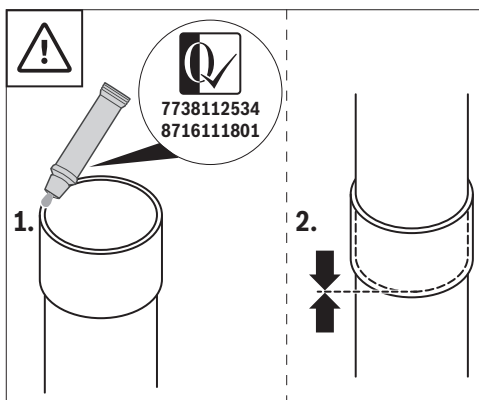

1 Ø 110/160: 7738113102, Ø 80/125: 7738112594, Ø 60/100: 7738112529

2

	A	B
FC-CE60-15 7738112529	22	165
FC-CE80-15 7738112594	25	187
FC-CE110-15 7738113102	22	165

0010017800-002

Original Quality by Bosch Thermotechnik GmbH
 Sophienstraße 30-32; D-35576 Wetzlar/Germany