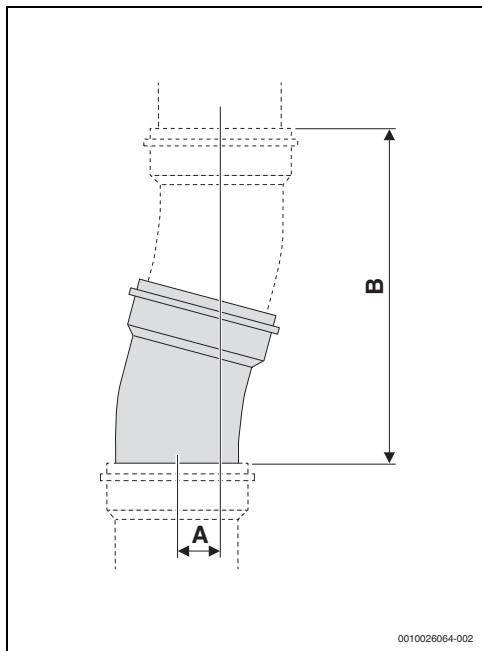

1 Ø 110/160: 7738113102, Ø 80/125: 7738112594, Ø 60/100: 7738112529

2

	A	B
FC-CE60-15 7738112529	22	165
FC-CE80-15 7738112594	25	187
FC-CE110-15 7738113102	22	165

0010017800-002

Original Quality by Bosch Thermotechnik GmbH
 Sophienstraße 30-32; D-35576 Wetzlar/Germany