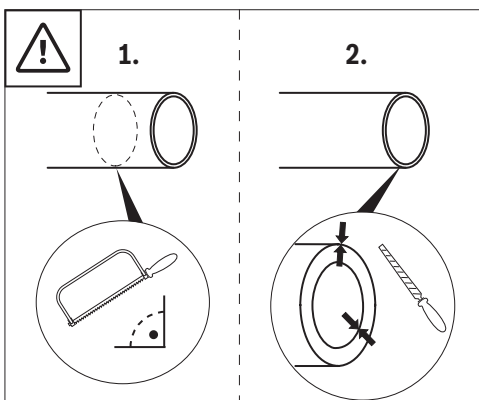

1 Ø 110/160: 7738113102, Ø 80/125: 7738112594, Ø 60/100: 7738112529

2

	A	B
FC-CE60-15 7738112529	22	165
FC-CE80-15 7738112594	25	187
FC-CE110-15 7738113102	22	165

0010017800-002

Original Quality by Bosch Thermotechnik GmbH
 Sophienstraße 30-32; D-35576 Wetzlar/Germany