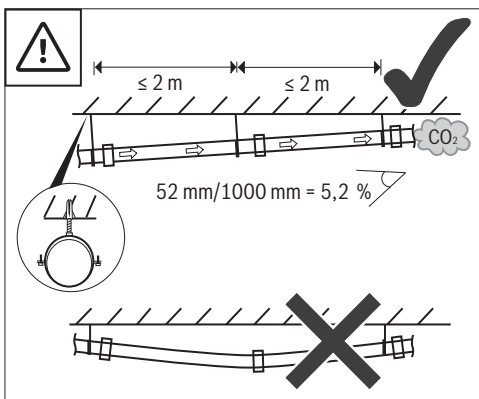

1 Ø 110/160: 7738113102, Ø 80/125: 7738112594, Ø 60/100: 7738112529

2

	A	B
FC-CE60-15 7738112529	22	165
FC-CE80-15 7738112594	25	187
FC-CE110-15 7738113102	22	165

0010017800-002

Original Quality by Bosch Thermotechnik GmbH
 Sophienstraße 30-32; D-35576 Wetzlar/Germany