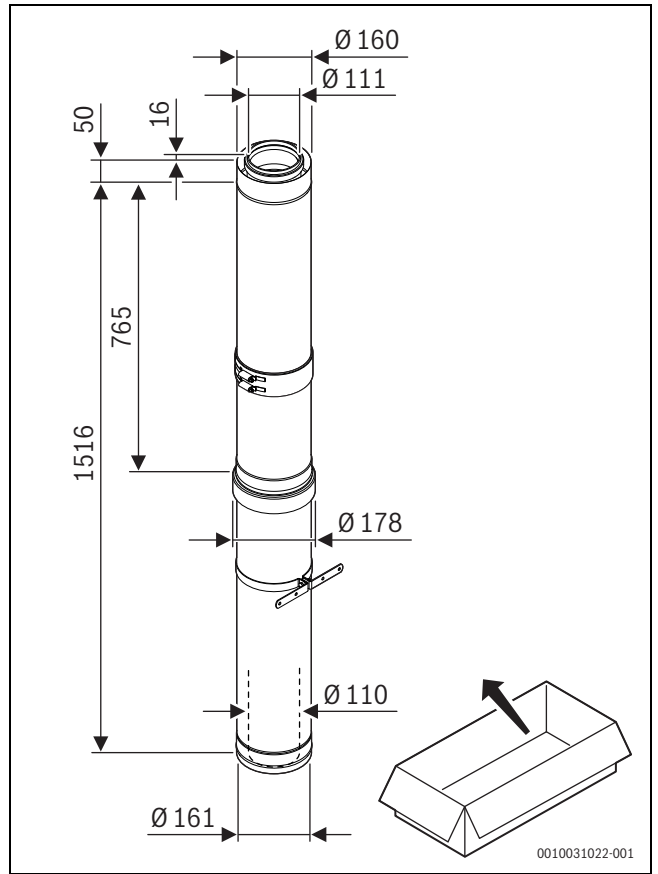

1 7738112713

2 7738113156

3

0010017800-002

Original Quality by Bosch Thermotechnik GmbH  
 Sophienstraße 30-32; D-35576 Wetzlar/Germany