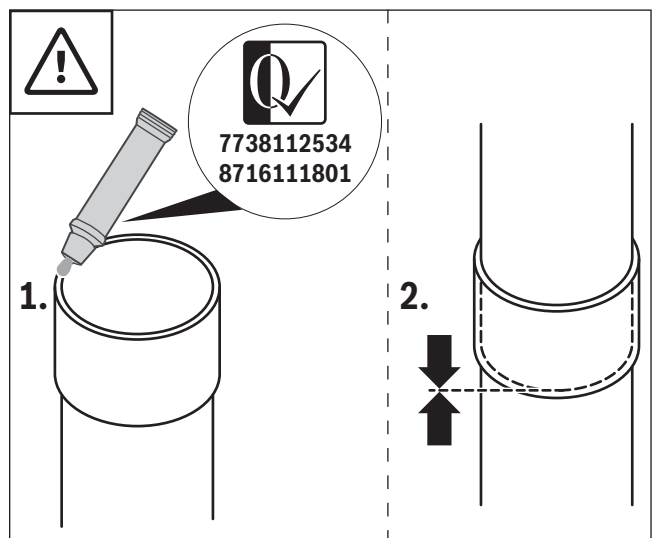

1 7738112713

2 7738113156

3

0010017800-002

Original Quality by Bosch Thermotechnik GmbH  
 Sophienstraße 30-32; D-35576 Wetzlar/Germany