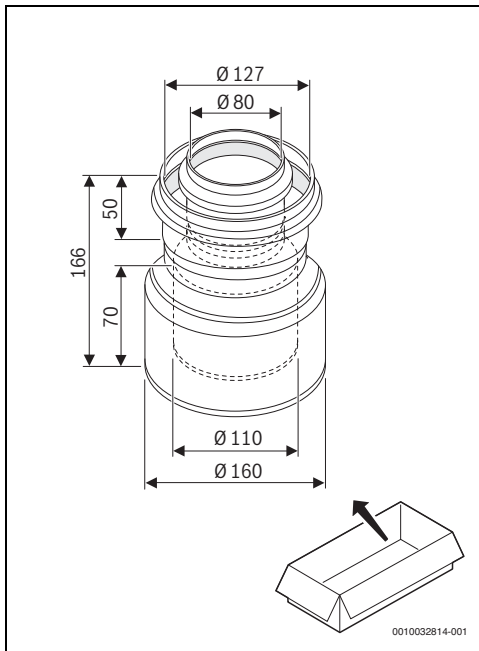

1 FC-S060: 7738112919

2 FC-C0125: 7738113318

3 FC-S0160: 7738113320

0010017800-002

Original Quality by Bosch Thermotechnik GmbH
Sophienstraße 30-32; D-35576 Wetzlar/Germany