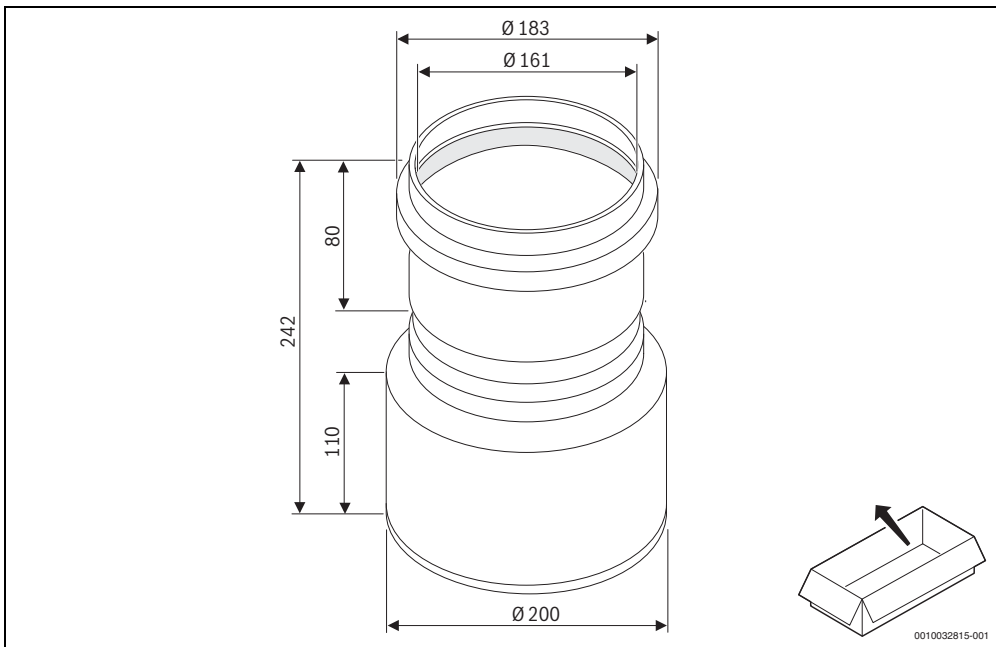

1 FC-S060: 7738112919

2 FC-C0125: 7738113318

3 FC-S0160: 7738113320

0010017800-002

Original Quality by Bosch Thermotechnik GmbH
Sophienstraße 30-32; D-35576 Wetzlar/Germany