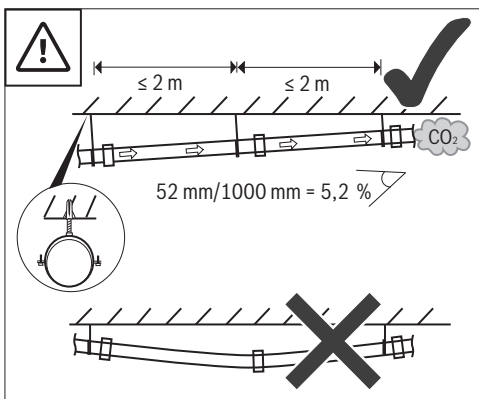

1 FC-S060: 7738112919

2 FC-C0125: 7738113318

3 FC-S0160: 7738113320

0010017800-002

Original Quality by Bosch Thermotechnik GmbH
Sophienstraße 30-32; D-35576 Wetzlar/Germany