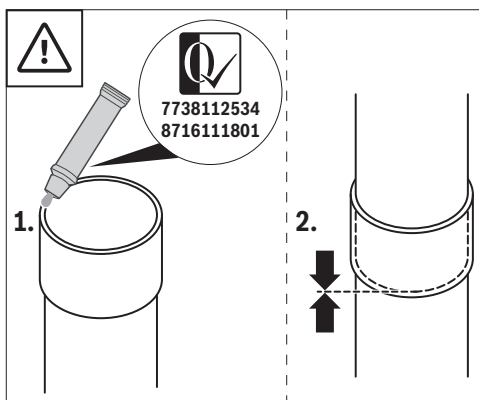

1 FC-S060: 7738112919

2 FC-C0125: 7738113318

3 FC-S0160: 7738113320

0010017800-002

Original Quality by Bosch Thermotechnik GmbH
Sophienstraße 30-32; D-35576 Wetzlar/Germany