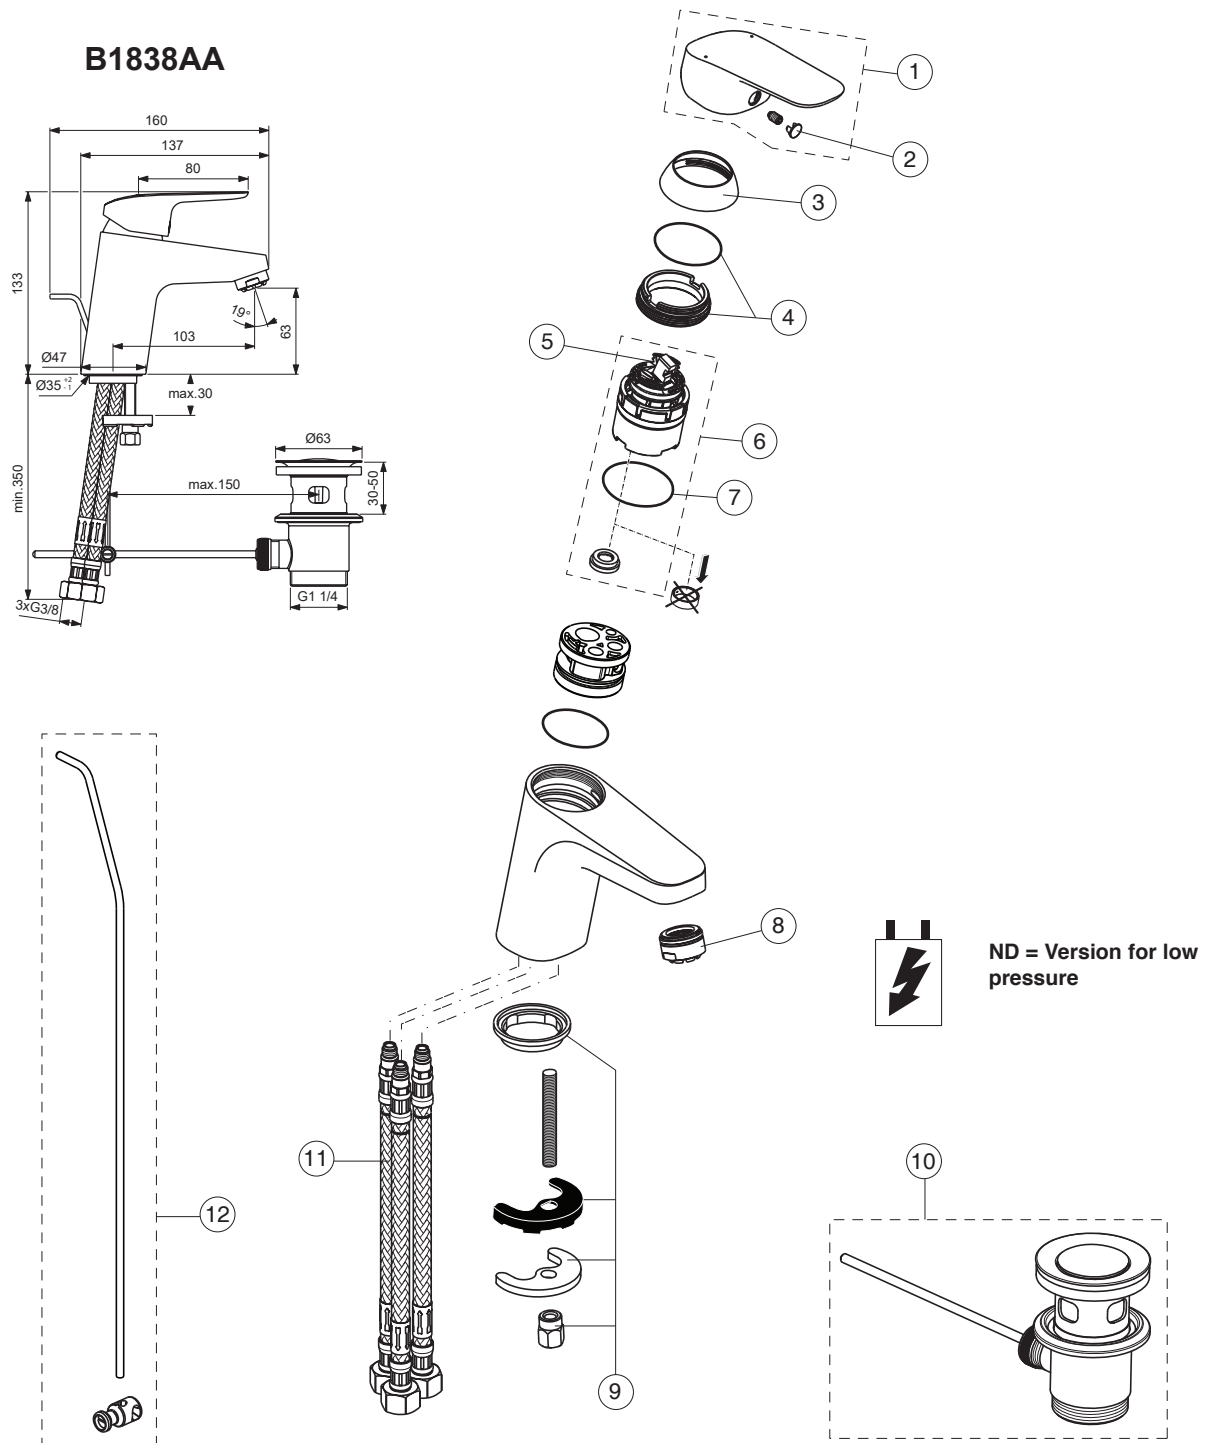

Pos.	Signify	Spare parts-Nr.	Quantity	Pos.	Signify	Spare parts-Nr.	Quantity
1	Lever,w/logo-set	B961375AA	1 Pcs.	15	Pop-up drain ass.	A962991AA	1 Pcs.
2	Screw M5x8		1 Pcs.	16	Flex pexhose G3/8-M8x1/L500	A962005NU	1 Pcs.
3	Cap decorative	B960473AA	1 Pcs.	17	Pop up waste-compl.	B961384AA	1 Pcs.
4	Rosette M38x1.5	B961373AA	1 Pcs.	18	Pop up waste shackle		1 Pcs.
5	Screw M41x1.5/M38x1.5	B961374NU	1 Pcs.				
6	Hot limit stop	A861181NU	1 Pcs.				
7	Cartridge Ø38mm	A861156NU*	1 Pcs.				
8	O-Ring Ø38x2.5	E960059NU*	1 Set				
9	Flow limiter,ND		1 Pcs.				
10	Manifold,ND		1 Pcs.				
11	O-Ring Ø34x2		1 Pcs.				
12	Body basin		1 Pcs.				
13	Flow liner M24x1,ND	A960935AA	1 Pcs.				
14	Connecting set	A964520NU	1 Set				

*Universal set (not all parts needed)

Ideal Standard

Produced from: Nov.2021

CERAFLEX

Pos.	Signify	Spare parts-Nr.	Quantity	Pos.	Signify	Spare parts-Nr.	Quantity
1	Lever,w/logo-set	B961375AA	1 Set				
2	Cap decorative	B960473AA	1 Pcs.				
3	Rosette M38x1.5	B961373AA	1 Pcs.				
4	Screw M41x1.5/M38x1.5	B961374NU	1 Set				
5	Hot limit stop	A861181NU	1 Pcs.				
6	Cartridge Ø38mm	A861156NU*	1 Set				
7	O-Ring Ø38x2.5	E960059NU*	1 Set				
8	Flow liner M24x1,ND	A960935AA	1 Pcs.				
9	Connecting set	A964520NU	1 Set				
10	Pop-up drain ass.	A962991AA	1 Pcs.				
11	Flex pexhose G3/8-M8x1/L500	A962005NU	1 Pcs.				
12	Pop up waste-compl.	B960900AA	1 Set				