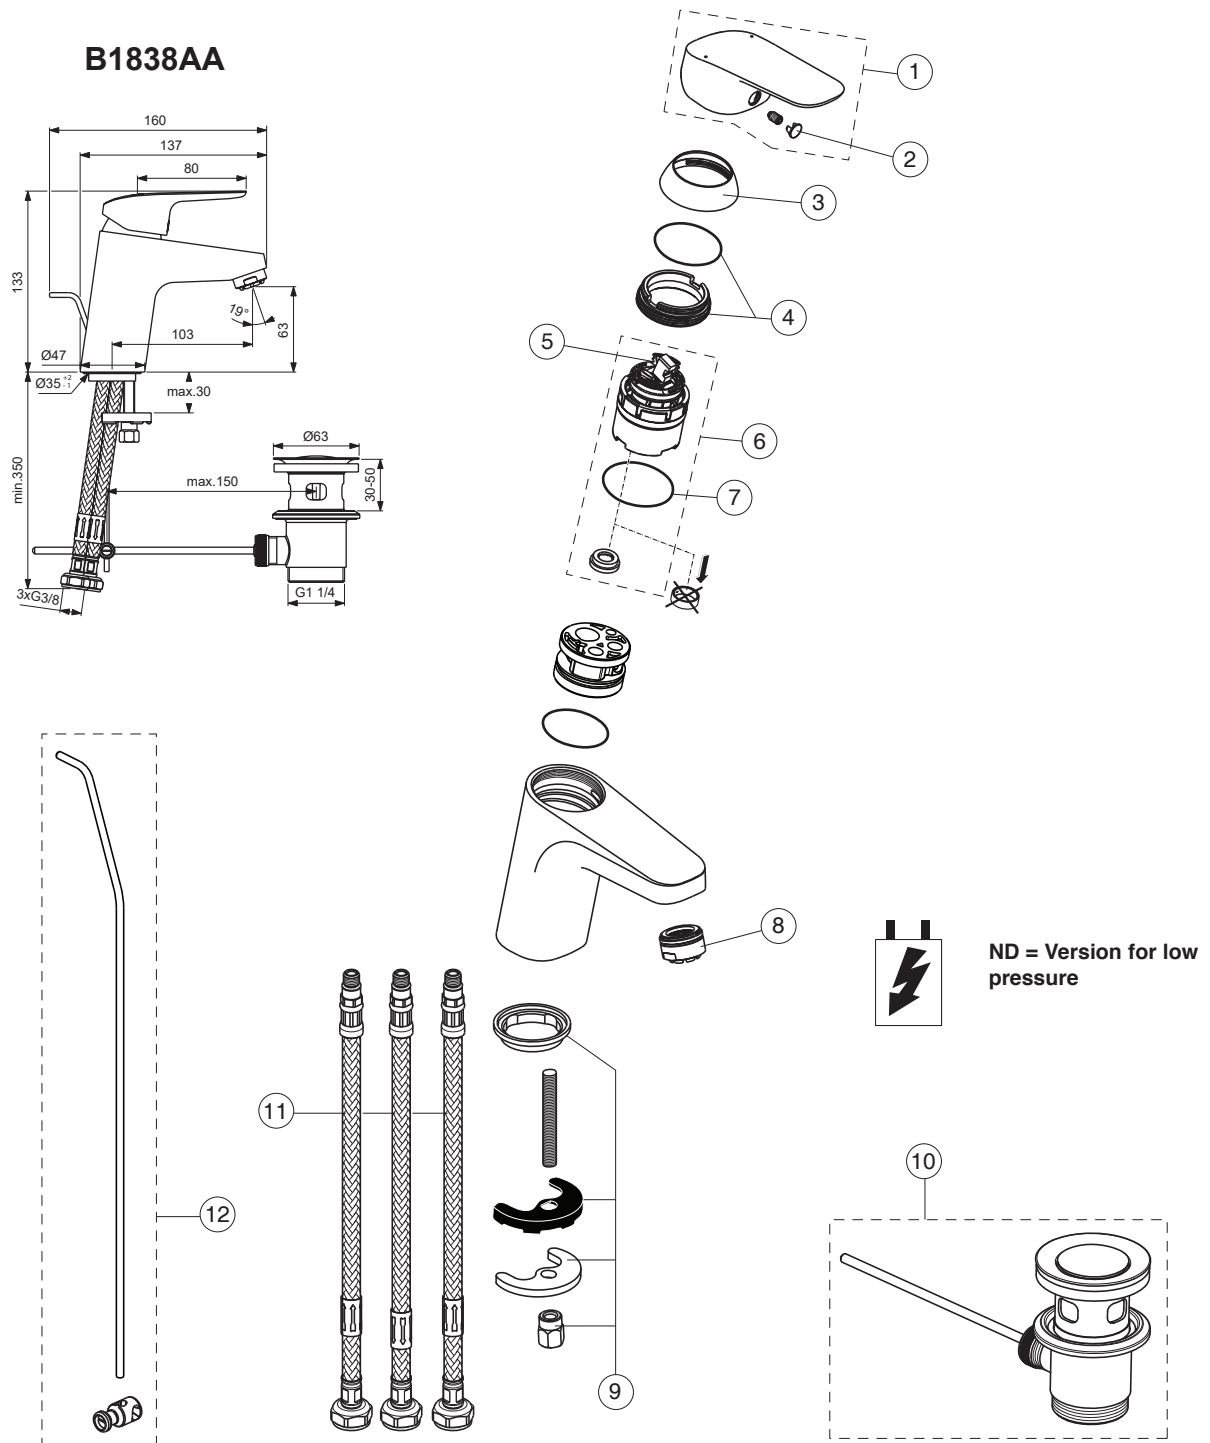

*Universal set (not all parts needed)

Ideal Standard

Produced from: Nov.2021

CERAFLEX

Pos.	Signify	Spare parts-Nr.	Quantity	Pos.	Signify	Spare parts-Nr.	Quantity
1	Lever,w/logo-set	B961375AA	1 Set				
2	Cap decorative	B960473AA	1 Pcs.				
3	Rosette M38x1.5	B961373AA	1 Pcs.				
4	Screw M41x1.5/M38x1.5	B961374NU	1 Set				
5	Hot limit stop	A861181NU	1 Pcs.				
6	Cartridge Ø38mm	A861156NU*	1 Set				
7	O-Ring Ø38x2.5	E960059NU*	1 Set				
8	Flow liner M24x1,ND	A960935AA	1 Pcs.				
9	Connecting set	A964520NU	1 Set				
10	Pop-up drain ass.	A962991AA	1 Pcs.				
11	Flex pexhose G3/8-M8x1/L500	A962005NU	1 Pcs.				
12	Pop up waste-compl.	B960900AA	1 Set				

*Universal set (not all parts needed)

CERAFLEX

Ideal Standard

Produced from: Feb.2023

Pos.	Signify	Spare parts-Nr.	Quantity	Pos.	Signify	Spare parts-Nr.	Quantity
1	Lever,w/logo-set	B961375AA	1 Set				
2	Cap decorative	B960473AA	1 Pcs.				
3	Rosette M38x1.5	B961373AA	1 Pcs.				
4	Screw M4x1.5/M38x1.5	B961374NU	1 Set				
5	Hot limit stop	A861181NU	1 Pcs.				
6	Cartridge Ø38mm	A861156NU*	1 Set				
7	O-Ring Ø38x2.5	E960059NU*	1 Set				
8	Flow liner M24x1,ND	A960935AA	1 Pcs.				
9	Connecting set	A964520NU	1 Set				
10	Pop-up drain ass.	A962991AA	1 Pcs.				
11	Fl.hose G3/8/M8x1/L500	B960221NU	1 Pcs.				
12	Pop up waste-compl.	B960900AA	1 Set				