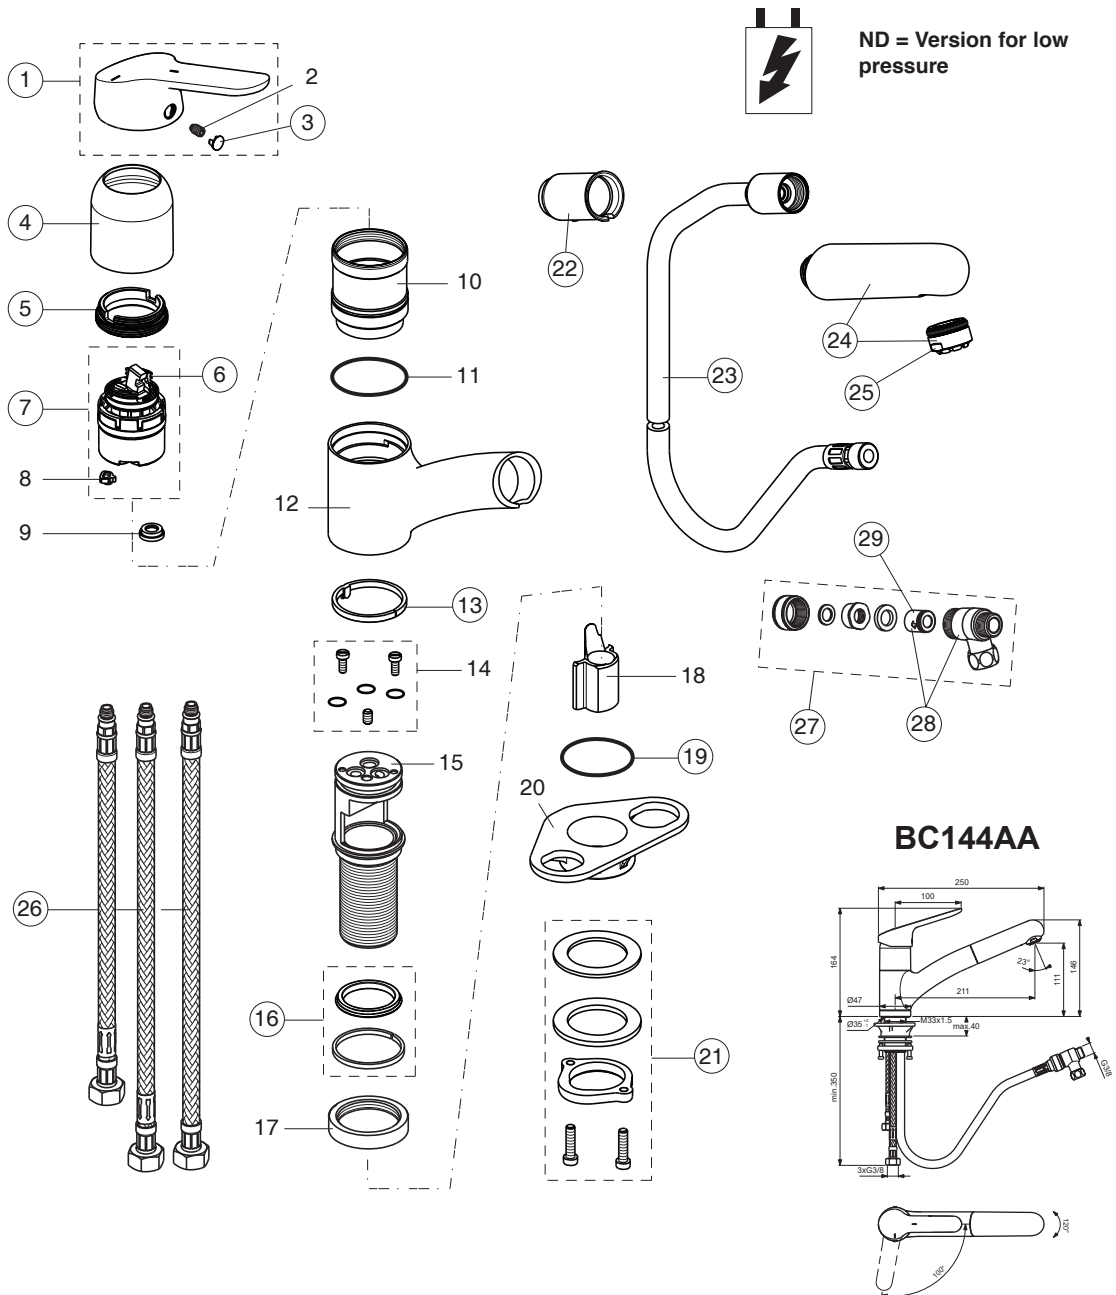

CERAFLEX

Ideal Standard

Produced from: Oct.2023

Pos.	Signify	Spare parts-Nr	Quantity	Pos.	Signify	Spare parts-Nr	Quantity
1	Lever,w/logo-set	B961461AA	1 Pcs.	22	Plastic insert	A960911NU	1 Pcs.
2	Screw M5x8	B960473AA	1 Pcs.	23	Metal hose L1500	B964682AA	1 Pcs.
3	Cap decorative	B960473AA	1 Pcs.	24	Pull out spray	B961464AA	1 Pcs.
4	Rosette	B961431AA	1 Pcs.	25	Flow liner M24x1,ND	A960935AA	1 Pcs.
5	Screw M41x1.5/M38x1.5	B961374NU	1 Pcs.	26	Fl.pexhose G3/8,L500mm	A962005NU	1 Pcs.
6	Hot limit stop	A861181NU	1 Pcs.		Fl.hose G3/8,/L620mm	B960364NU	1 Pcs.
7	Cartridge Ø38mm	A861156NU*	1 Pcs.	27	Connecting set,ND	B960465AA	1 Set
8	Pin		1 Pcs.	28	T-Stueck	A962630NU	1 Pcs.
9	Flow limiter		1 Pcs.	29	Non return valve	B961346NU	1 Pcs.
10	Manifold		1 Pcs.				
11	O-Ring Ø39.1x1.3		1 Pcs.				
12	Body kitchen Combi		1 Pcs.				
13	Ring slider-120°	B961465NU	1 Pcs.				
14	Sealing set		1 Pcs.				
15	Manifold,w/shank		1 Pcs.				
16	Sealing set	B960784NU	1 Pcs.				
17	Rosette decorative		1 Pcs.				
18	Schlauchfuehrung		1 Pcs.				
19	O-Ring Ø37.77x2.62	A962574NU	1 Pcs.				
20	U plate support bracket fix.kit		1 Pcs.				
21	Connecting group	B960255NU	1 Set				

*Universal set (not all parts needed)