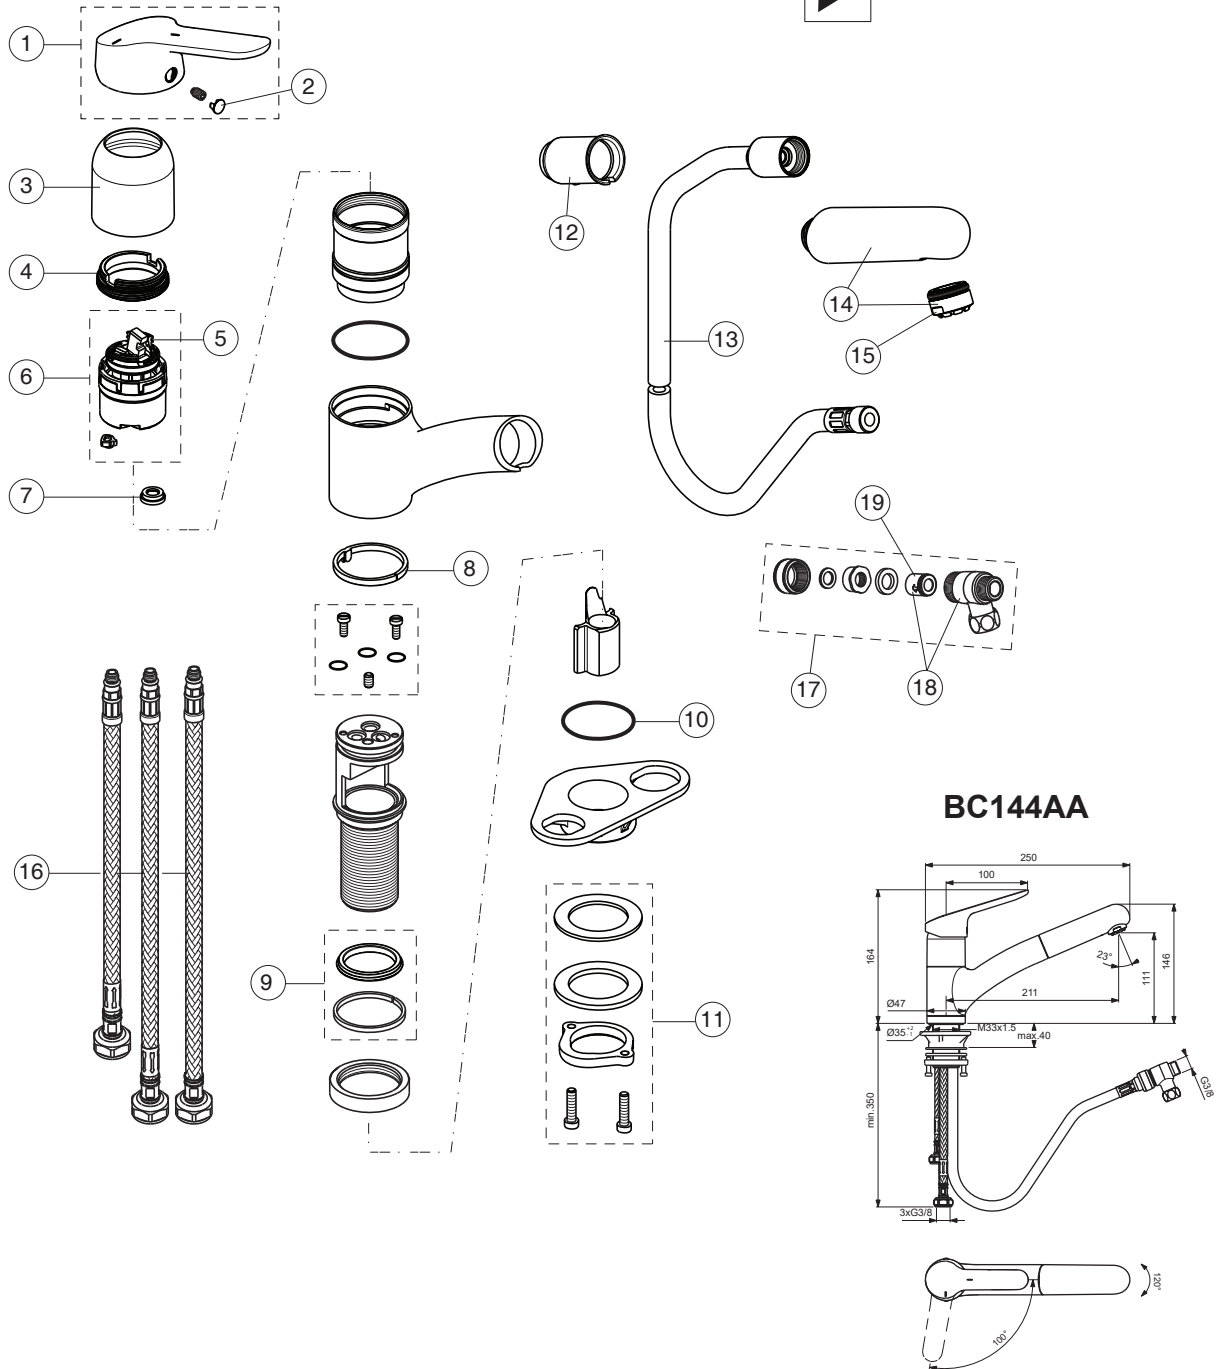

CERAFLEX

Ideal Standard

Produced from: March 2023

ND = Version for low pressure

Pos.	Signify	Spare parts-Nr.	Quantity	Pos.	Signify	Spare parts-Nr.	Quantity
1	Lever,w/logo-set	B961461AA	1 Pcs.	15	Flow liner M24x1,ND	A960935AA	1 Pcs.
2	Cap decorative	B960473AA	1 Pcs.	16	Fl.hose G3/8/M8x1/L500	B960221NU	1 Pcs.
3	Rosette	B961431AA	1 Pcs.		Fl.hose G3/8,/L620mm	B960364NU	1 Pcs.
4	Screw M41x1.5/M38x1.5	B961374NU	1 Pcs.	17	Connecting set,ND	B960465AA	1 Set
5	Hot limit stop	A861181NU	1 Pcs.	18	T-Stueck	A962630NU	1 Pcs.
6	Cartridge Ø38mm	A861156NU*	1 Pcs.	19	Non return valve	B961346NU	1 Pcs.
7	Flow limiter-6 l/min	A962634NU	1 Pcs.				
8	Ring slider-120°	B961465NU	1 Pcs.				
9	Sealing set	B960784NU	1 Pcs.				
10	O-Ring Ø37.77x2.62	A962574NU	1 Pcs.				
11	Connecting group	B960255NU	1 Set				
12	Plastic insert	A960911NU	1 Pcs.				
13	Metal hose L1500mm	BF150AA	1 Pcs.				
14	Pull out spray	B961464AA	1 Pcs.				