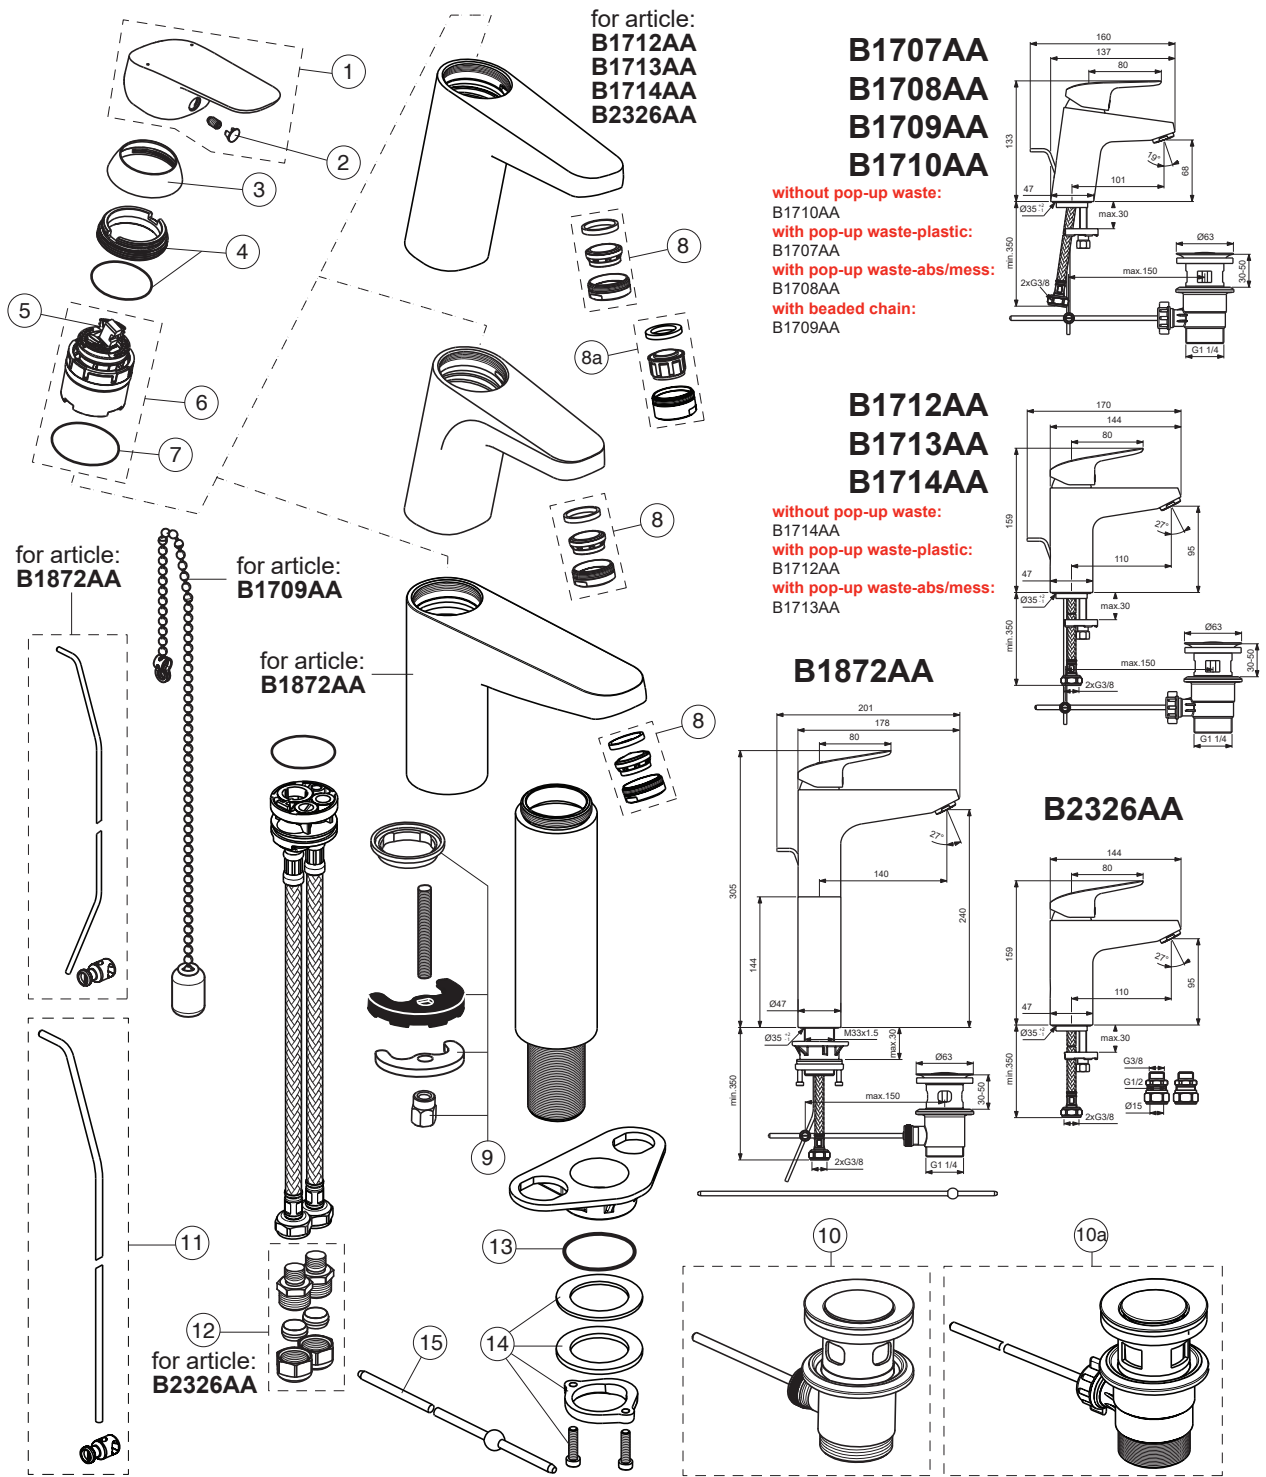

**CERAFLEX**

**Ideal Standard**

Pos.	Signify	Spare parts-Nr.	Quantity	Pos.	Signify	Spare parts-Nr.	Quantity
1	Lever,w/logo-set	B961375AA	1 Pcs.	13	Connecting set	A964520NU	1 Set
2	Screw M5x8		1 Pcs.	14	Pop-up drain ass.	A962991AA	1 Pcs.
3	Cap decorative	B960473AA	1 Pcs.		Pop-up waste-plastic	B964550AA	1 Pcs.
4	Rosette M38x1.5	B961373AA	1 Pcs.	15	Fl.pexhose G3/8-Ø10.5/L445		2 Pcs.
5	Screw M41x1.5/M38x1.5	B961374NU	1 Pcs.		Fl.pexhose G3/8-Ø10.5/L600		2 Pcs.
6	Hot limit stop	A861181NU	1 Pcs.	16	Pop up waste-compl.	B961384AA	1 Pcs.
7	Cartridge Ø38mm	A861156NU*	1 Pcs.	17	Pop up waste shackle		1 Pcs.
8	O-Ring Ø38x2.5		1 Pcs.	18	Beaded chain L460mm		1 Pcs.
9	Manifold		1 Pcs.	19	Connector G3/8,Ø15-set	B960845NU	1 Set
10	O-Ring Ø34x2		1 Pcs.	20	Distance bushing,w/shank		1 Pcs.
11	Body basin		1 Pcs.	21	U plate support bracket fix.kit		1 Pcs.
11a,b	Body basin GRANDE		1 Pcs.	22	O-Ring Ø37.77x2.62	A962574NU	1 Pcs.
12	Perlator M24x1-A - 5l/min	B961383AA	1 Pcs.	23	Connecting group	B960255NU	1 Set
12a	Aerator M24x1-1G/min	B960883AA	1 Pcs.(for B2326AA)	24	Waste rod L330mm	A960200AA	1 Pcs.

\*Universal set (not all parts needed)

10.2020

**CERAFLEX**

**Ideal Standard**

Produced from: Nov.2021

Pos.	Signify	Spare parts-Nr.	Quantity	Pos.	Signify	Spare parts-Nr.	Quantity
1	Lever,w/logo-set	B961375AA	1 Set	13	O-Ring Ø37.77x2.62	A962574NU	1 Pcs.
2	Cap decorative	B960473AA	1 Pcs.	14	Connecting group	B960255NU	1 Set
3	Rosette M38x1.5	B961373AA	1 Pcs.	15	Waste rod L330mm	A960200AA	1 Pcs.
4	Screw M41x1.5/M38x1.5	B961374NU	1 Set				
5	Hot limit stop	A861181NU	1 Pcs.				
6	Cartridge Ø38mm	A861156NU*	1 Set				
7	O-Ring Ø38x2.5	E960059NU*	1 Set				
8	Perlator M24x1-A - 5l/min	B961383AA	1 Pcs.				
8a	Aerator M24x1-1G/min	B960883AA	1 Pcs.(for B2326AA)				
9	Connecting set	A964520NU	1 Set				
10	Pop-up drain ass.	A962991AA	1 Pcs.				
10a	Pop-up waste-plastic	B964550AA	1 Pcs.				
11	Pop up waste-compl.	B960900AA	1 Set				
12	Connector G3/8,Ø15-set	B960845NU	1 Set				