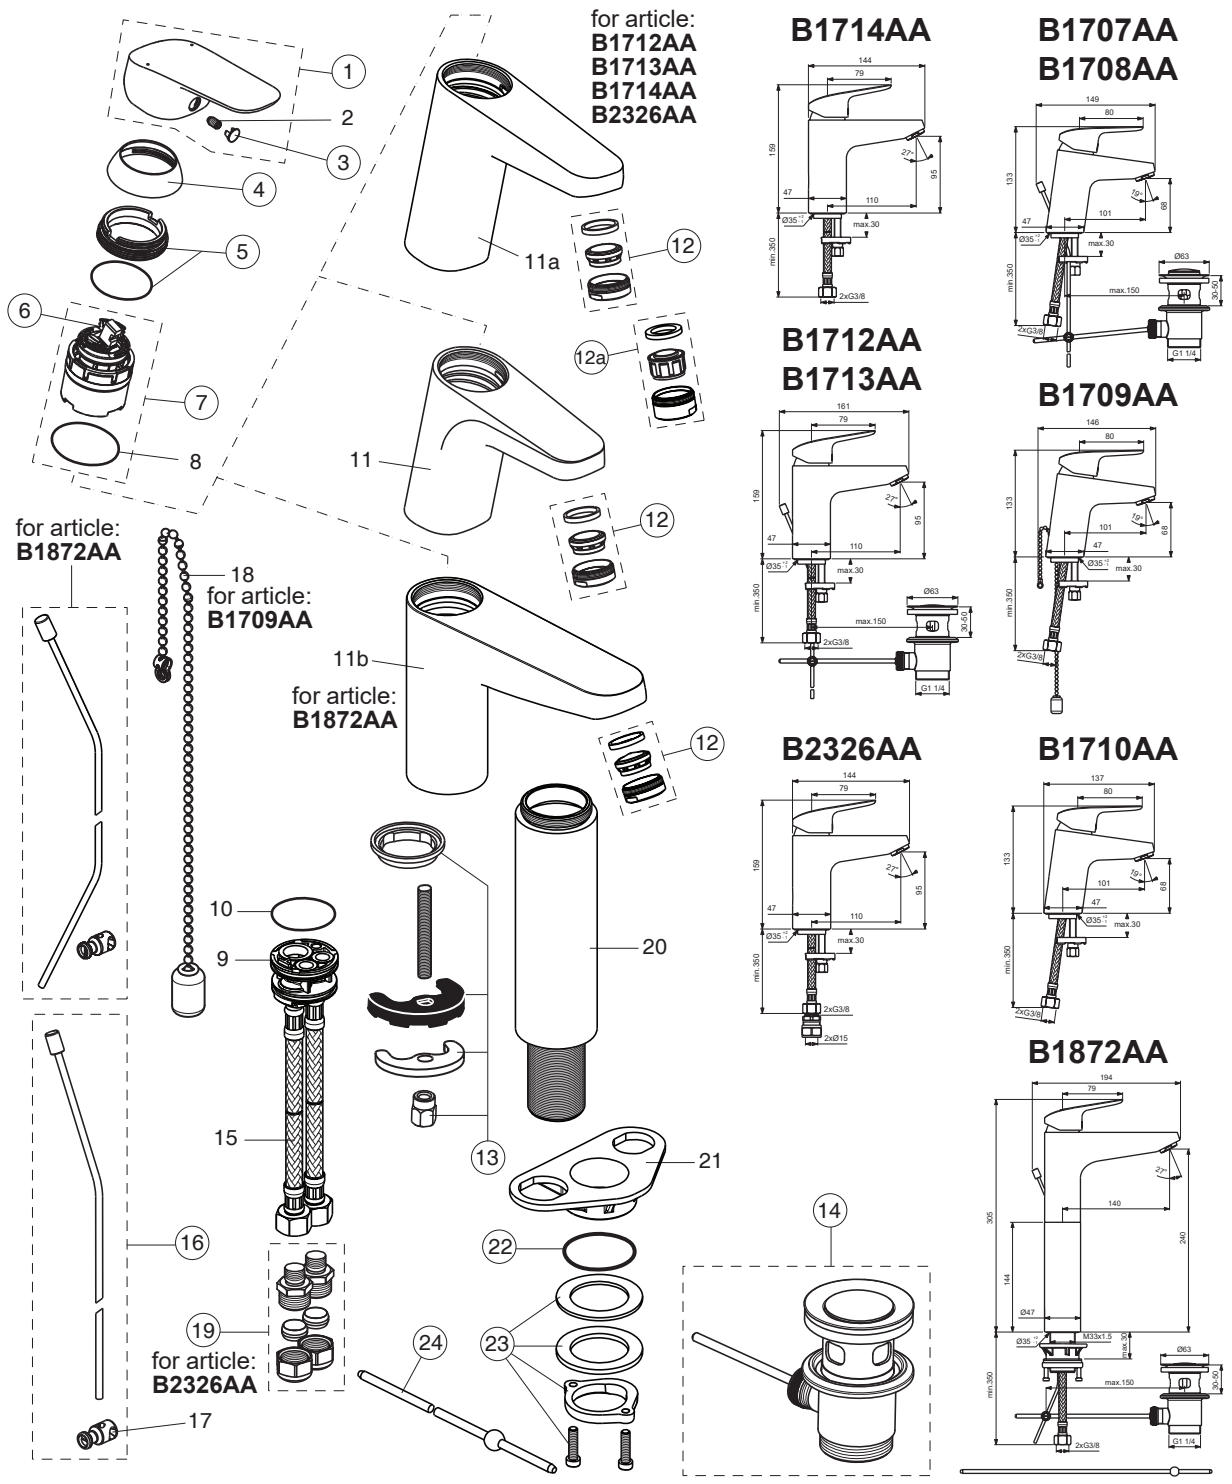

**CERAFLEX**

**Ideal Standard**

Pos.	Signify	Spare parts-Nr.	Quantity	Pos.	Signify	Spare parts-Nr.	Quantity
1	Lever,w/logo-set	B961375AA	1 Pcs.	13	Connecting set	A964520NU	1 Set
2	Screw M5x8		1 Pcs.	14	Pop-up drain ass.	A962991AA	1 Pcs.
3	Cap decorative	B960473AA	1 Pcs.		Pop-up waste-plastic	B964550AA	1 Pcs.
4	Rosette M38x1.5	B961373AA	1 Pcs.	15	Fl.pexhose G3/8-Ø10.5/L445		2 Pcs.
5	Screw M41x1.5/M38x1.5	B961374NU	1 Pcs.		Fl.pexhose G3/8-Ø10.5/L600		2 Pcs.
6	Hot limit stop	A861181NU	1 Pcs.	16	Pop up waste-compl.	B961384AA	1 Pcs.
7	Cartridge Ø38mm	A861156NU*	1 Pcs.	17	Pop up waste shackle		1 Pcs.
8	O-Ring Ø38x2.5		1 Pcs.	18	Beaded chain L460mm		1 Pcs.
9	Manifold		1 Pcs.	19	Connector G3/8,Ø15-set	B960845NU	1 Set
10	O-Ring Ø34x2		1 Pcs.	20	Distance bushing,w/shank		1 Pcs.
11	Body basin		1 Pcs.	21	U plate support bracket fix.kit		1 Pcs.
11a,b	Body basin GRANDE		1 Pcs.	22	O-Ring Ø37.77x2.62	A962574NU	1 Pcs.
12	Perlator M24x1-A - 5l/min	B961383AA	1 Pcs.	23	Connecting group	B960255NU	1 Set
12a	Aerator M24x1-1G/min	B960883AA	1 Pcs.(for B2326AA)	24	Waste rod L330mm	A960200AA	1 Pcs.

\*Universal set (not all parts needed)

10.2020

**CERAFLEX**

**Ideal Standard**

Produced from: Nov.2021

Pos.	Signify	Spare parts-Nr.	Quantity	Pos.	Signify	Spare parts-Nr.	Quantity
1	Lever,w/logo-set	B961375AA	1 Set	13	O-Ring Ø37.77x2.62	A962574NU	1 Pcs.
2	Cap decorative	B960473AA	1 Pcs.	14	Connecting group	B960255NU	1 Set
3	Rosette M38x1.5	B961373AA	1 Pcs.	15	Waste rod L330mm	A960200AA	1 Pcs.
4	Screw M41x1.5/M38x1.5	B961374NU	1 Set				
5	Hot limit stop	A861181NU	1 Pcs.				
6	Cartridge Ø38mm	A861156NU*	1 Set				
7	O-Ring Ø38x2.5	E960059NU*	1 Set				
8	Perlator M24x1-A - 5l/min	B961383AA	1 Pcs.				
8a	Aerator M24x1-1G/min	B960883AA	1 Pcs.(for B2326AA)				
9	Connecting set	A964520NU	1 Set				
10	Pop-up drain ass.	A962991AA	1 Pcs.				
10a	Pop-up waste-plastic	B964550AA	1 Pcs.				
11	Pop up waste-compl.	B960900AA	1 Set				
12	Connector G3/8,Ø15-set	B960845NU	1 Set				