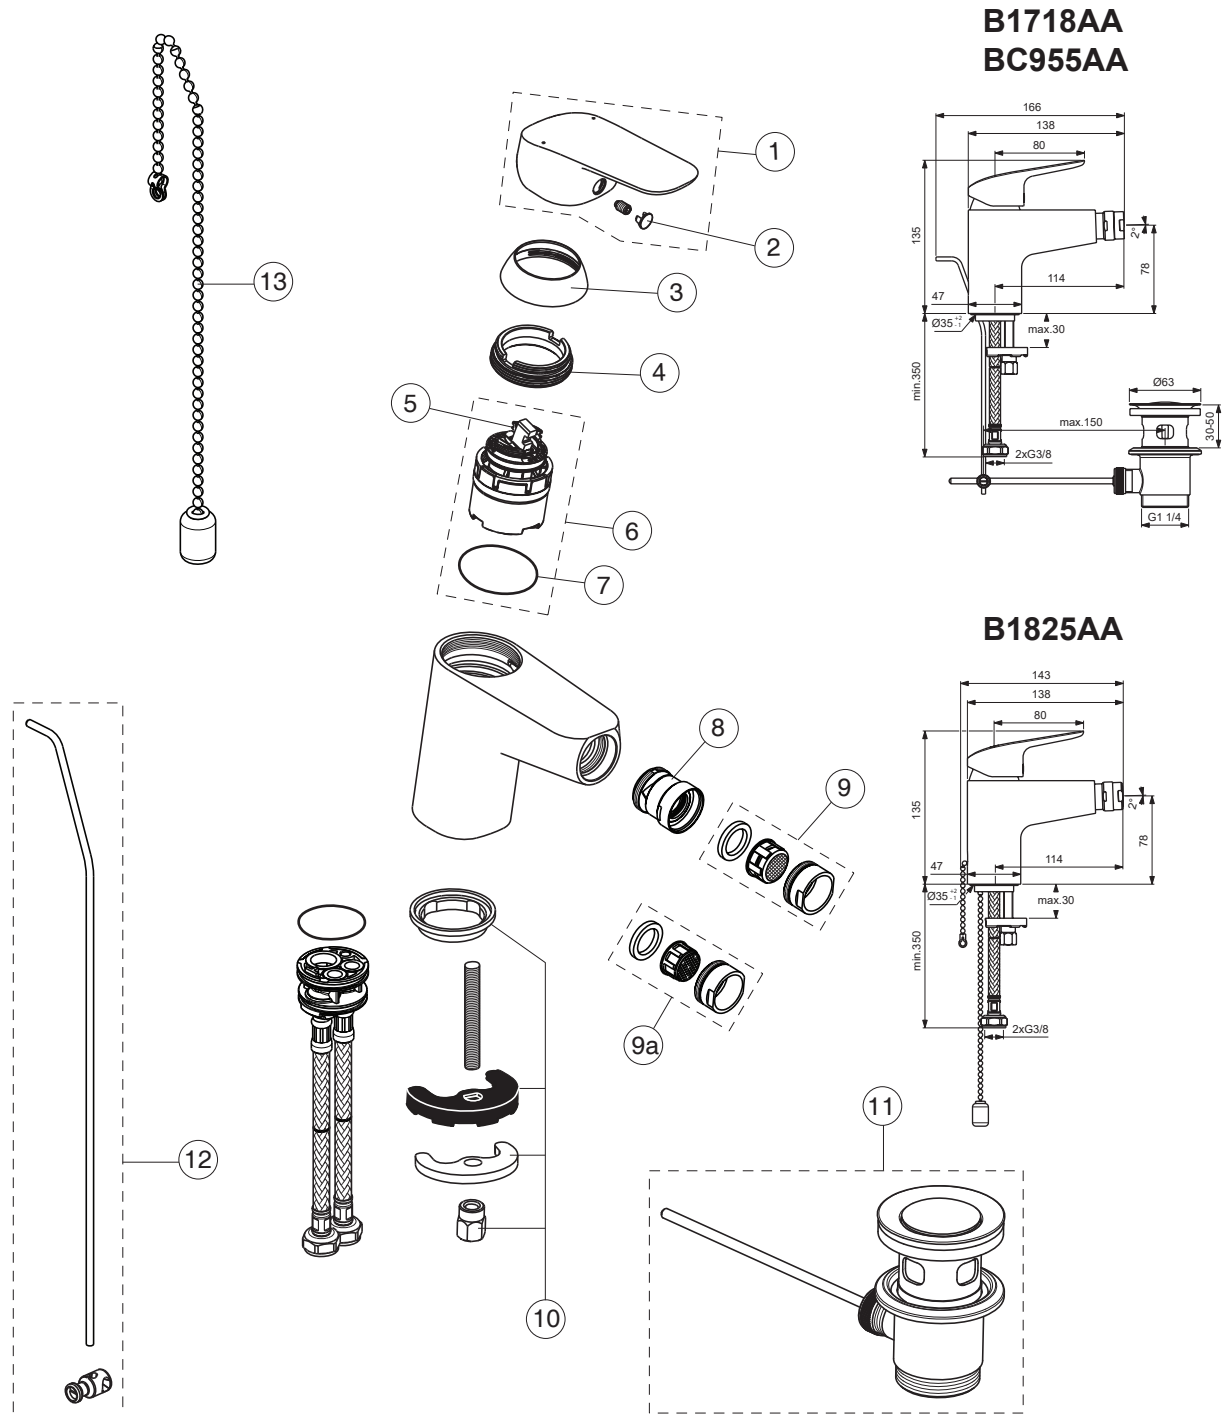

CERAFLEX

Ideal Standard

Produced from: Nov.2021

Pos.	Signify	Spare parts-Nr.	Quantity	Pos.	Signify	Spare parts-Nr.	Quantity
1	Lever,w/logo-set	B961375AA	1 Set				
2	Cap decorative	B960473AA	1 Pcs.				
3	Rosette M38x1.5	B961373AA	1 Pcs.				
4	Screw M41x1.5/M38x1.5	B961374NU	1 Pcs.				
5	Hot limit stop	A861181NU	1 Pcs.				
6	Cartridge Ø38mm	A861156NU*	1 Set				
7	O-Ring Ø38x2.5	E960059NU*	1 Set				
8	Ball joint M24x1	A960063AA	1 Pcs.				
9	Casc.perlator M24x1-A	A960321AA	1 Pcs.				
9a	Aerator M24x1, 5l/min	B960754AA**	1 Pcs.				
10	Connecting set	A964520NU	1 Set				
11	Pop-up drain ass.	A962991AA	1 Pcs.				
12	Pop up waste-compl.	B960900AA	1 Set				
13	Beaded chain L460mm	A960933NU	1 Pcs.				

*Universal set (not all parts needed)

** for B1825AA ; BC955AA

CERAFLEX

Ideal Standard

Produced from: Oct.2020

Pos.	Signify	Spare parts-Nr.	Quantity	Pos.	Signify	Spare parts-Nr.	Quantity
1	Lever,w/logo-set	B961375AA	1 Pcs.	14	Connecting set	A964520NU	1 Set
2	Screw M5x8		1 Pcs.	15	Pop-up drain ass.	A962991AA	1 Pcs.
3	Cap decorative	B960473AA	1 Pcs.	16	Flex pexhose G3/8-Ø10.5/L445		2 Pcs.
4	Rosette M38x1.5	B961373AA	1 Pcs.	17	Pop up waste-compl.	B961384AA	1 Pcs.
5	Screw M41x1.5/M38x1.5	B961374NU	1 Pcs.	18	Pop up waste shackle		1 Pcs.
6	Hot limit stop	A861181NU	1 Pcs.	19	Beaded chain L460mm		1 Pcs.
7	Cartridge Ø38mm	A861156NU*	1 Pcs.				
8	O-Ring Ø38x2.5		1 Pcs.				
9	Manifold		1 Pcs.				
10	O-Ring Ø34x2		1 Pcs.				
11	Body bidet		1 Pcs.				
12	Ball joint M24x1	A960063AA	1 Pcs.				
13	Casc.perlator M24x1-A	A960321AA	1 Pcs.				
13a	Aerator M24x1, 5l/min	B960754AA**	1 Pcs.				

*Universal set (not all parts needed)

** for B1825AA ; BC955AA