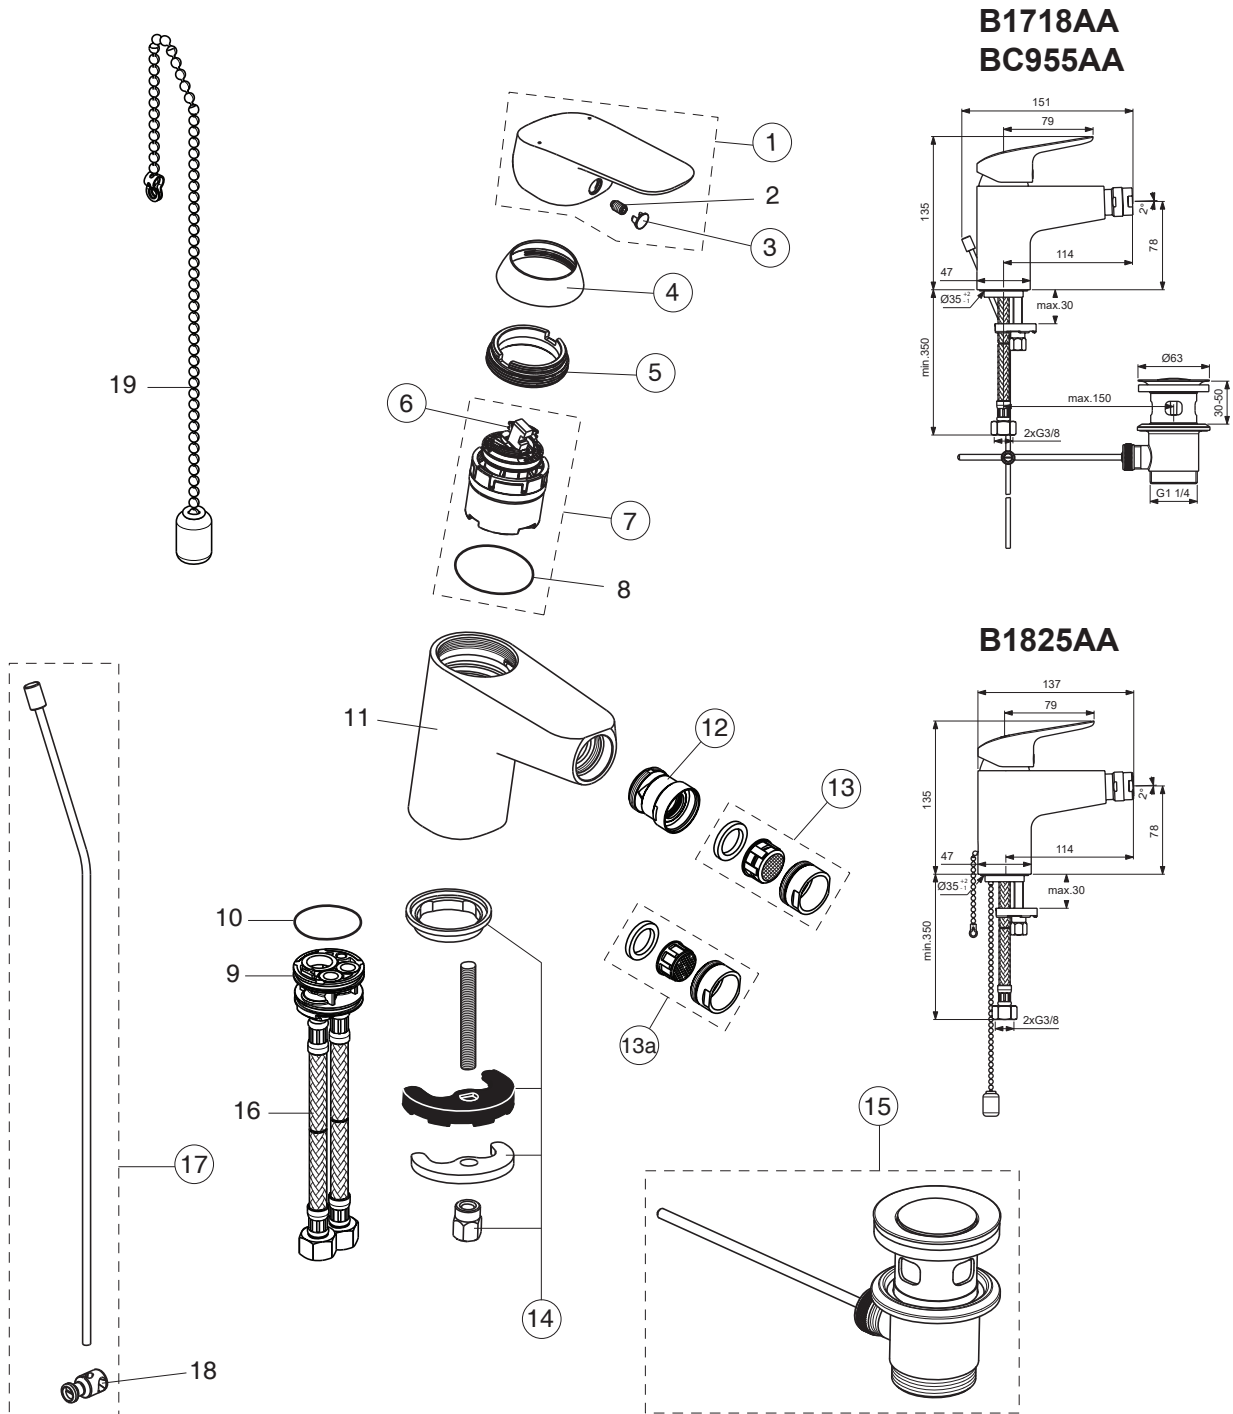

CERAFLEX

Ideal Standard

Produced from: Nov.2021

Pos.	Signify	Spare parts-Nr.	Quantity	Pos.	Signify	Spare parts-Nr.	Quantity
1	Lever,w/logo-set	B961375AA	1 Set				
2	Cap decorative	B960473AA	1 Pcs.				
3	Rosette M38x1.5	B961373AA	1 Pcs.				
4	Screw M41x1.5/M38x1.5	B961374NU	1 Pcs.				
5	Hot limit stop	A861181NU	1 Pcs.				
6	Cartridge Ø38mm	A861156NU*	1 Set				
7	O-Ring Ø38x2.5	E960059NU*	1 Set				
8	Ball joint M24x1	A960063AA	1 Pcs.				
9	Casc.perlator M24x1-A	A960321AA	1 Pcs.				
9a	Aerator M24x1, 5l/min	B960754AA**	1 Pcs.				
10	Connecting set	A964520NU	1 Set				
11	Pop-up drain ass.	A962991AA	1 Pcs.				
12	Pop up waste-compl.	B960900AA	1 Set				
13	Beaded chain L460mm	A960933NU	1 Pcs.				

*Universal set (not all parts needed)

** for B1825AA ; BC955AA

CERAFLEX

Ideal Standard

Produced from: Oct.2020

Pos.	Signify	Spare parts-Nr.	Quantity	Pos.	Signify	Spare parts-Nr.	Quantity
1	Lever,w/logo-set	B961375AA	1 Pcs.	14	Connecting set	A964520NU	1 Set
2	Screw M5x8		1 Pcs.	15	Pop-up drain ass.	A962991AA	1 Pcs.
3	Cap decorative	B960473AA	1 Pcs.	16	Flex pexhose G3/8-Ø10.5/L445		2 Pcs.
4	Rosette M38x1.5	B961373AA	1 Pcs.	17	Pop up waste-compl.	B961384AA	1 Pcs.
5	Screw M41x1.5/M38x1.5	B961374NU	1 Pcs.	18	Pop up waste shackle		1 Pcs.
6	Hot limit stop	A861181NU	1 Pcs.	19	Beaded chain L460mm		1 Pcs.
7	Cartridge Ø38mm	A861156NU*	1 Pcs.				
8	O-Ring Ø38x2.5		1 Pcs.				
9	Manifold		1 Pcs.				
10	O-Ring Ø34x2		1 Pcs.				
11	Body bidet		1 Pcs.				
12	Ball joint M24x1	A960063AA	1 Pcs.				
13	Casc.perlator M24x1-A	A960321AA	1 Pcs.				
13a	Aerator M24x1, 5l/min	B960754AA**	1 Pcs.				

*Universal set (not all parts needed)

** for B1825AA ; BC955AA