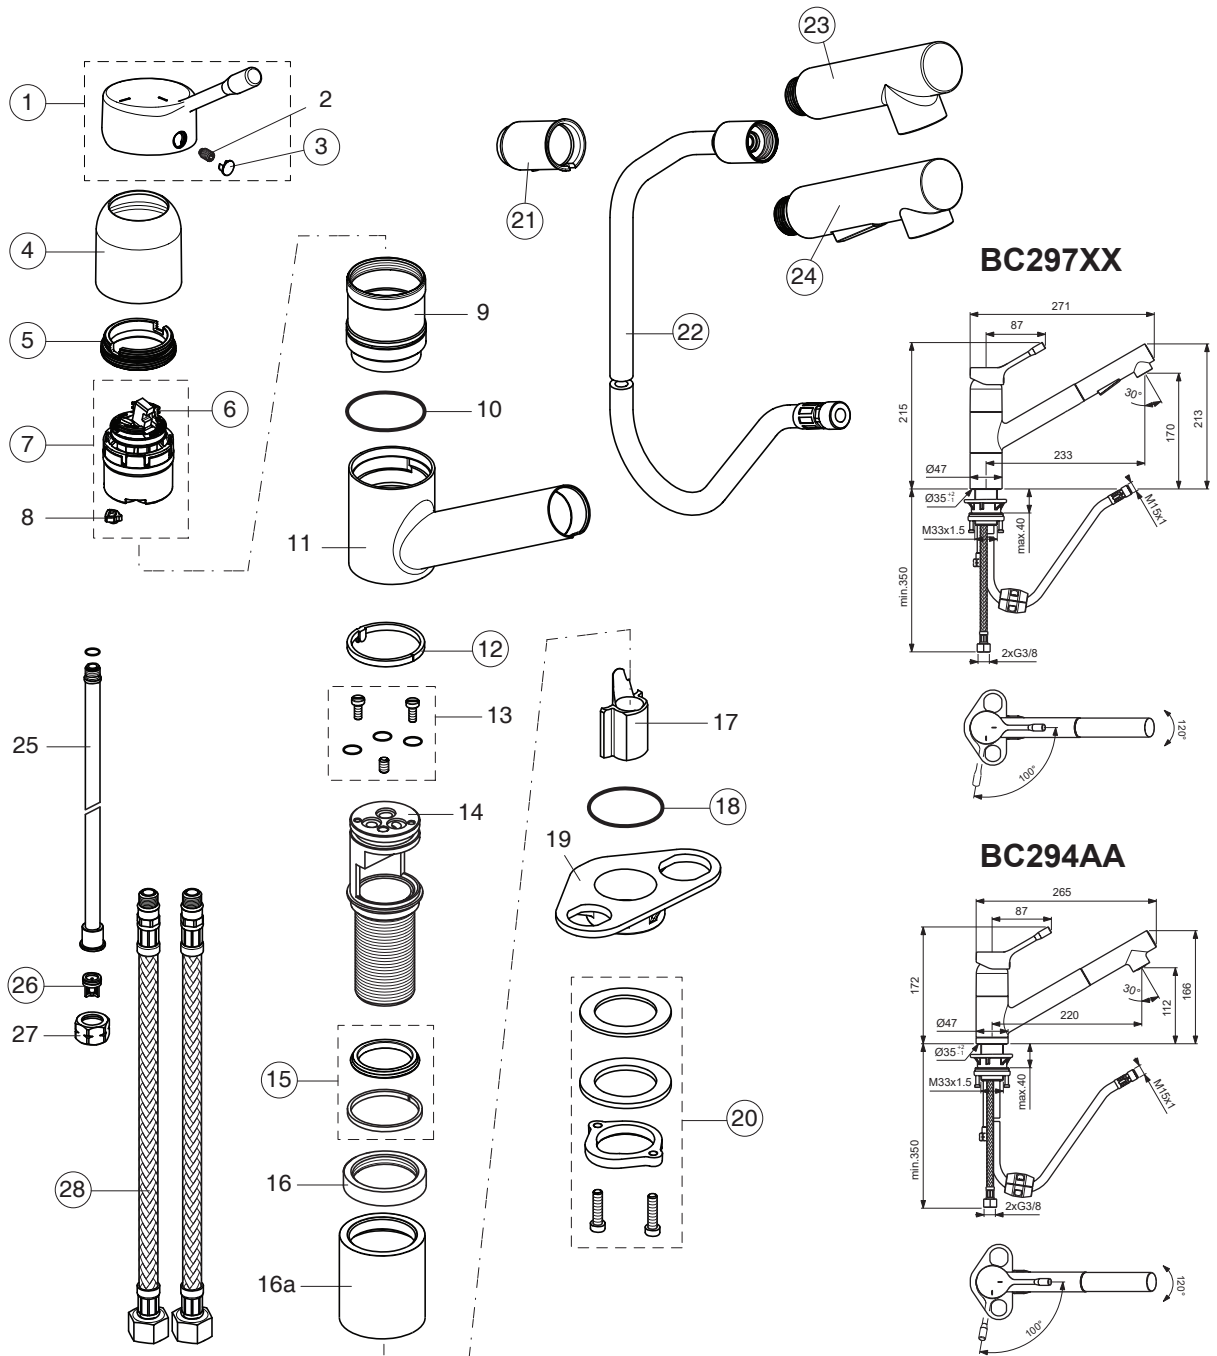

CERALOOK

Ideal Standard

Produced from: Oct.2020

For XX=Coverage-Designate:
AA=chrome, GN=silver storm

For Instance:
B961585AA for chrome

Pos.	Signify	Spare parts-Nr.	Quantity	Pos.	Signify	Spare parts-Nr.	Quantity
1	Lever,w/logo-set	B961585XX	1 Pcs.	16	Rosette decorative		1 Pcs.
2	Screw M5x8		1 Pcs.	16a	Distance bushing		1 Pcs.
3	Cap decorative	B960473XX	1 Pcs.	17	Schlauchfuehrung		1 Pcs.
4	Rosette	B961431XX	1 Pcs.	18	O-Ring Ø37.77x2.62	A962574NU	1 Pcs.
5	Screw M41x1.5/M38x1.5	B961374NU	1 Pcs.	19	U plate support bracket fix.kit		1 Pcs.
6	Hot limit stop	A861181NU	1 Pcs.	20	Connecting group	B960255NU	1 Set
7	Cartridge Ø38mm	A861156NU*	1 Pcs.	21	Plastic insert	A960911NU	1 Pcs.
8	Pin		1 Pcs.	22	Plastic hose L1500	A963699NU	1 Pcs.
9	Manifold		1 Pcs.	23	Pull out spray 1F	B961588XX	1 Pcs.
10	O-Ring Ø39.1x1.3		1 Pcs.	24	Pull out spray 2F	B961581XX	1 Pcs.
11	Body kitchen Combi		1 Pcs.	25	Tube welded		3 Pcs.
12	Ring slider-120°	B961465NU	1 Pcs.	26	Rv-patrone	A960944NU	2 Pcs.
13	Sealing set		1 Pcs.	27	Nut M15x1		1 Pcs.
14	Manifold,w/shank		1 Pcs.	28	Fl.pexhose G3/8,L500mm	A962005NU	1 Pcs.
15	Sealing set	B960784NU	1 Pcs.		Fl.hose G3/8,/L620mm	B960364NU**	1 Pcs.

Pos.	Signify	Spare parts-Nr.	Quantity	Pos.	Signify	Spare parts-Nr.	Quantity
1	Lever,w/logo-set	B961585XX	1 Pcs.	16	Fl.hose G3/8/M8x1/L500	B960221NU	1 Pcs.
2	Cap decorative	B960473XX	1 Pcs.		Fl.hose G3/8,/L620mm	B960364NU**	1 Pcs.
3	Rosette	B961431XX	1 Pcs.				
4	Screw M41x1.5/M38x1.5	B961374NU	1 Pcs.				
5	Hot limit stop	A861181NU	1 Pcs.				
6	Cartridge Ø38mm	A861156NU*	1 Pcs.				
7	Ring slider-120°	B961465NU	1 Pcs.				
8	Sealing set	B960784NU	1 Pcs.				
9	O-Ring Ø37.77x2.62	A962574NU	1 Pcs.				
10	Connecting group	B960255NU	1 Set				
11	Plastic insert	A960911NU	1 Pcs.				
12	Plastic hose L 1500	A963699NU	1 Pcs.				
13	Pull out spray 1F	B961588XX	1 Pcs.				
14	Pull out spray 2F	B961581XX	1 Pcs.				
15	Rv-patrone	A960944NU	2 Pcs.				