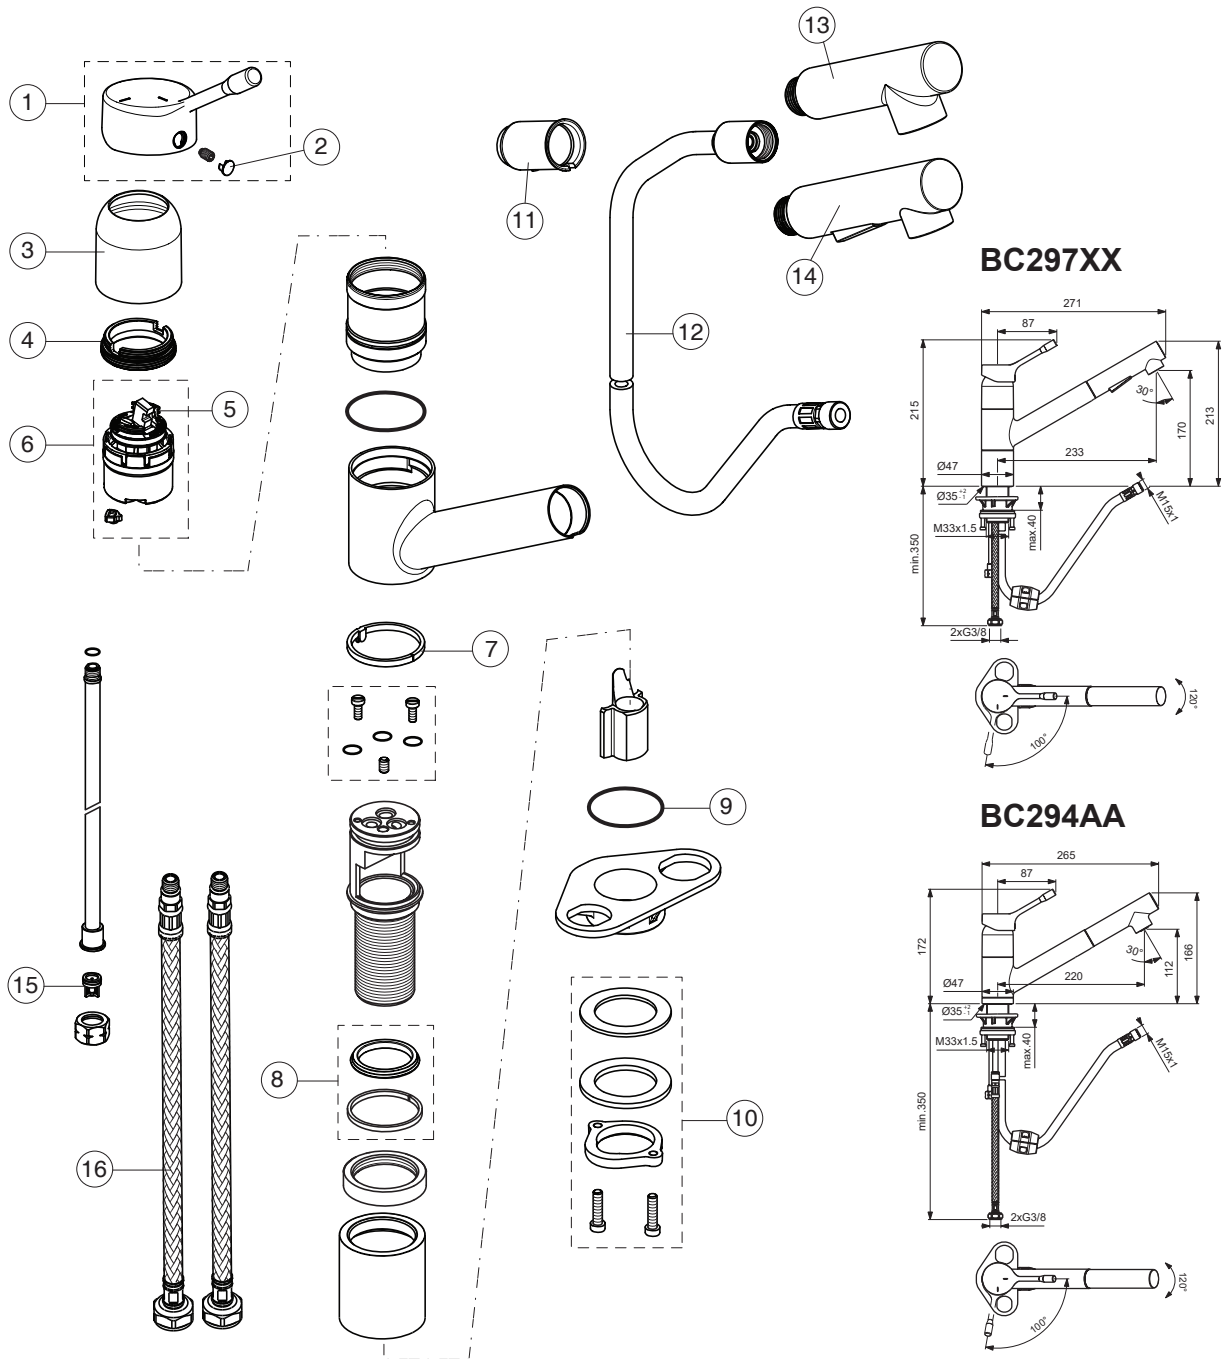

CERALOOK

Ideal Standard

Produced from: Jan.2023

For XX=Coverage-Designate:
AA=chrome, GN=silver storm

For Instance:
B961585AA for chrome

Pos.	Signify	Spare parts-Nr.	Quantity	Pos.	Signify	Spare parts-Nr.	Quantity
1	Lever,w/logo-set	B961585XX	1 Pcs.	16	Fl.hose G3/8/M8x1/L500	B960221NU	1 Pcs.
2	Cap decorative	B960473XX	1 Pcs.		Fl.hose G3/8,/L620mm	B960364NU**	1 Pcs.
3	Rosette	B961431XX	1 Pcs.				
4	Screw M41x1.5/M38x1.5	B961374NU	1 Pcs.				
5	Hot limit stop	A861181NU	1 Pcs.				
6	Cartridge Ø38mm	A861156NU*	1 Pcs.				
7	Ring slider-120°	B961465NU	1 Pcs.				
8	Sealing set	B960784NU	1 Pcs.				
9	O-Ring Ø37.77x2.62	A962574NU	1 Pcs.				
10	Connecting group	B960255NU	1 Set				
11	Plastic insert	A960911NU	1 Pcs.				
12	Plastic hose L 1500	A963699NU	1 Pcs.				
13	Pull out spray 1F	B961588XX	1 Pcs.				
14	Pull out spray 2F	B961581XX	1 Pcs.				
15	Rv-patrone	A960944NU	2 Pcs.				

*Universal set (not all parts needed)

**for BC297AA

02.2023