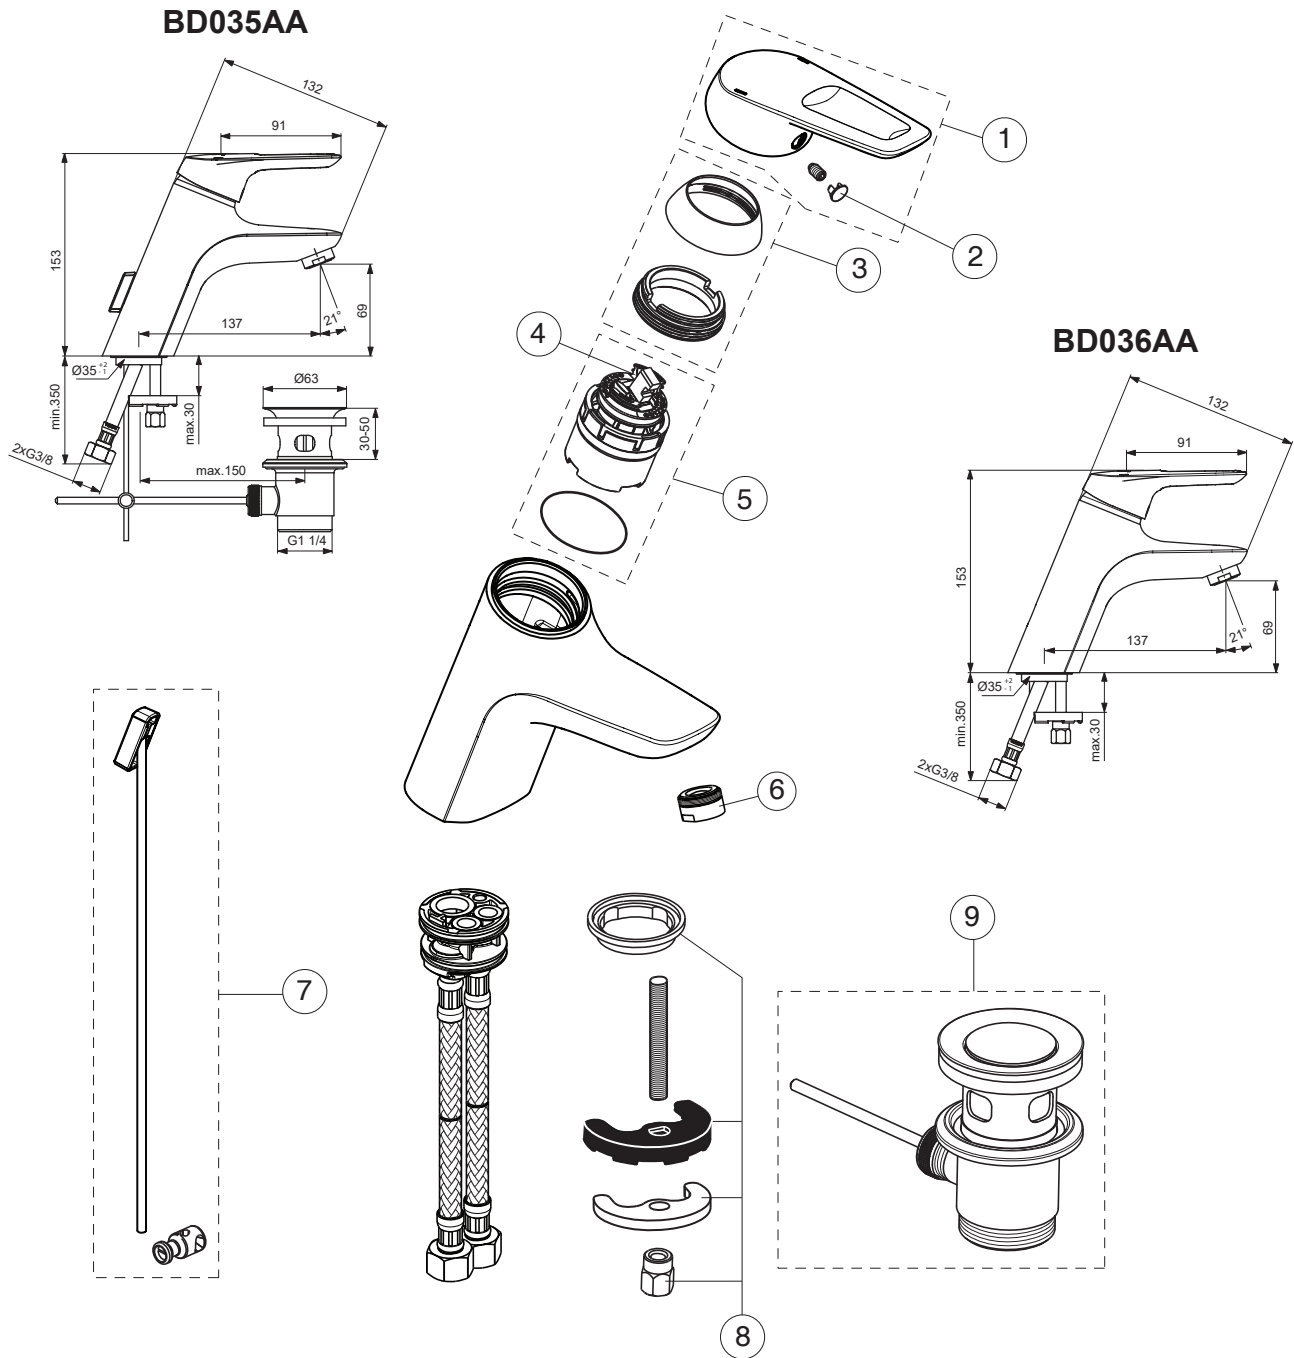

CERAMIX

Ideal Standard

Produced from: Feb.2023

Pos.	Signify	Spare parts-Nr.	Quantity	Pos.	Signify	Spare parts-Nr.	Quantity
1	Lever, w/logo-set	B961680A	1 Pcs.				
2	Cap decorative	B960473AA	1 Pcs.				
3	Rosette, Screw	B960862AA	1 Pcs.				
4	Hot limit stop	A861181NU	1 Pcs.				
5	Cartridge Ø38mm	A861156NU*	1 Pcs.				
6	Aerator M24x1-5 l/min	B960754AA	1 Pcs.				
7	Pop up waste-compl.	A963357AA	1 Pcs.				
8	Connecting set	A964520NU	1 Set				
9	Pop-up drain ass.	A962991AA	1 Pcs.				

CERAMIX

Ideal Standard

Produced from: Jan.2020

Pos.	Signify	Spare parts-Nr.	Quantity	Pos.	Signify	Spare parts-Nr.	Quantity
1	Lever,w/logo-set	B961680A	1 Pcs.				
2	Screw M5x8		1 Pcs.				
3	Cap decorative	B960473AA	1 Pcs.				
4	Rosette,Screw	B960862AA	1 Pcs.				
5	Hot limit stop	A861181NU	1 Pcs.				
6	Cartridge Ø38mm	A861156NU*	1 Pcs.				
7	Body basin		1 Pcs.				
8	Perlator M24x1-A	B960411AA	1 Pcs.				
9	Manifold		1 Pcs.				
10	Pop up waste-compl.	A963357AA	1 Pcs.				
11	Connecting set	A964520NU	1 Set				
12	Pop-up drain ass.	A962991AA	1 Pcs.				

\*Universal set (not all parts needed)

01.2020