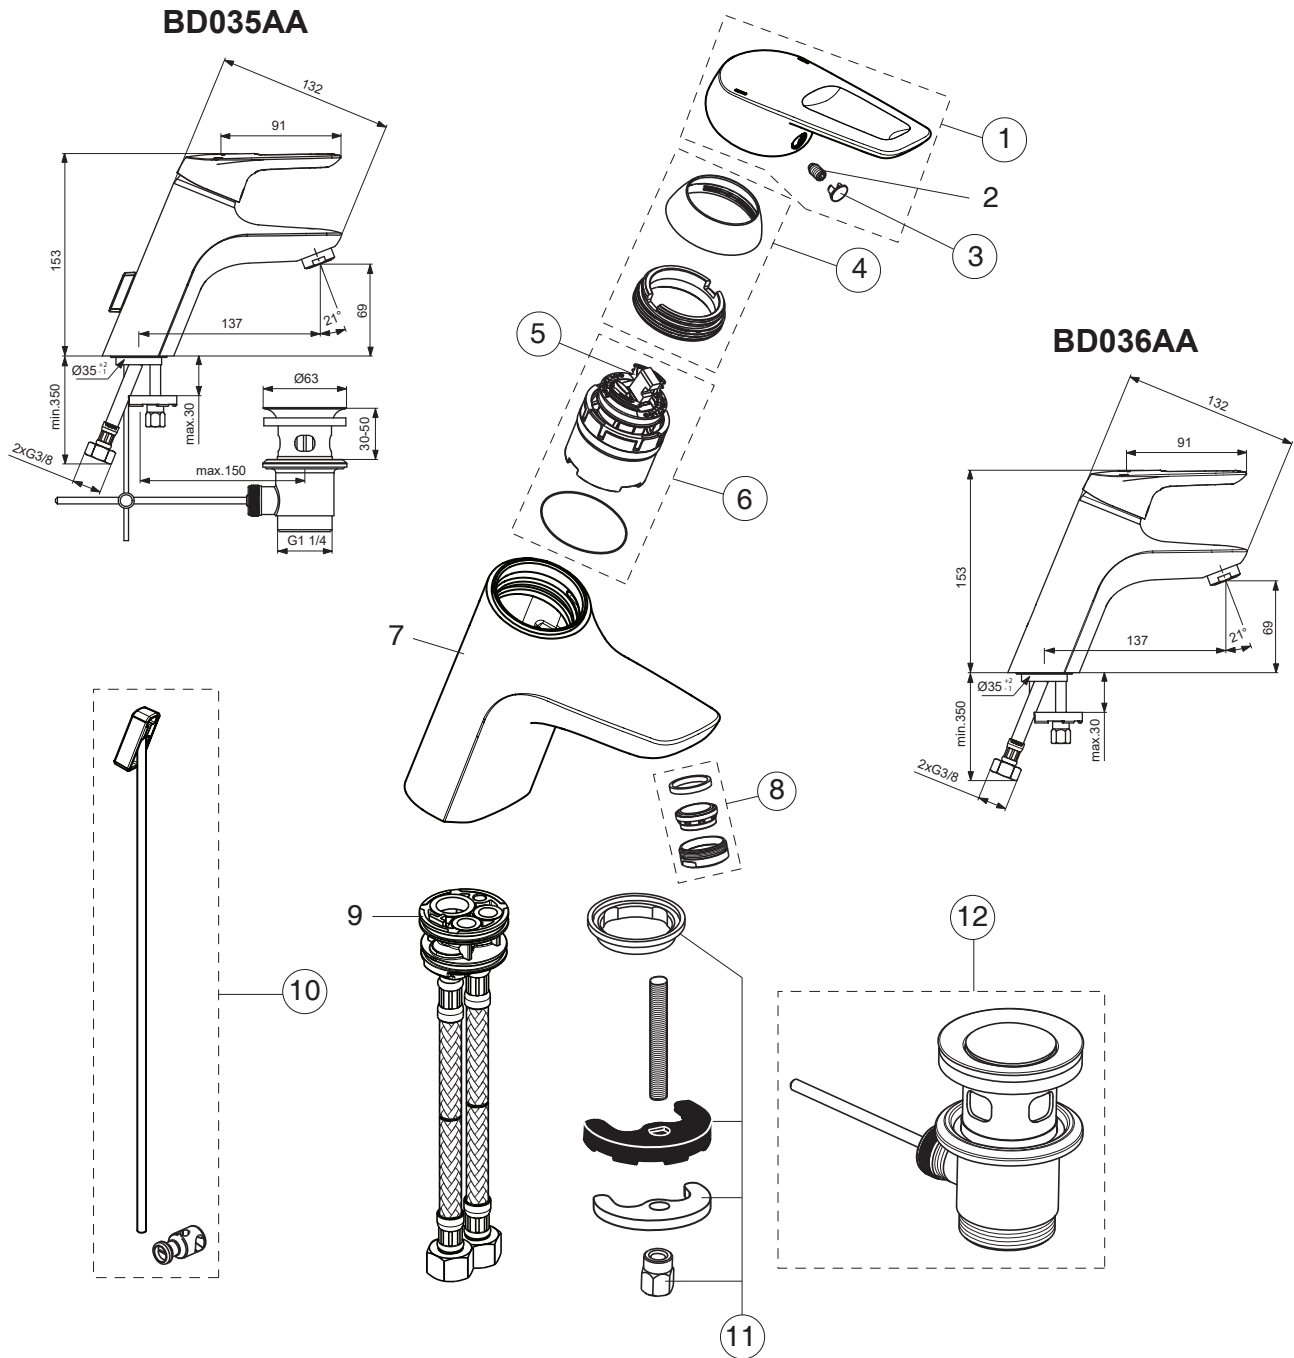

CERAMIX

Ideal Standard

Produced from: Feb.2023

Pos.	Signify	Spare parts-Nr.	Quantity	Pos.	Signify	Spare parts-Nr.	Quantity
1	Lever, w/logo-set	B961680A	1 Pcs.				
2	Cap decorative	B960473AA	1 Pcs.				
3	Rosette, Screw	B960862AA	1 Pcs.				
4	Hot limit stop	A861181NU	1 Pcs.				
5	Cartridge Ø38mm	A861156NU*	1 Pcs.				
6	Aerator M24x1-5 l/min	B960754AA	1 Pcs.				
7	Pop up waste-compl.	A963357AA	1 Pcs.				
8	Connecting set	A964520NU	1 Set				
9	Pop-up drain ass.	A962991AA	1 Pcs.				

CERAMIX

Ideal Standard

Produced from: Jan.2020

Pos.	Signify	Spare parts-Nr.	Quantity	Pos.	Signify	Spare parts-Nr.	Quantity
1	Lever,w/logo-set	B961680A	1 Pcs.				
2	Screw M5x8		1 Pcs.				
3	Cap decorative	B960473AA	1 Pcs.				
4	Rosette,Screw	B960862AA	1 Pcs.				
5	Hot limit stop	A861181NU	1 Pcs.				
6	Cartridge Ø38mm	A861156NU*	1 Pcs.				
7	Body basin		1 Pcs.				
8	Perlator M24x1-A	B960411AA	1 Pcs.				
9	Manifold		1 Pcs.				
10	Pop up waste-compl.	A963357AA	1 Pcs.				
11	Connecting set	A964520NU	1 Set				
12	Pop-up drain ass.	A962991AA	1 Pcs.				

\*Universal set (not all parts needed)

01.2020