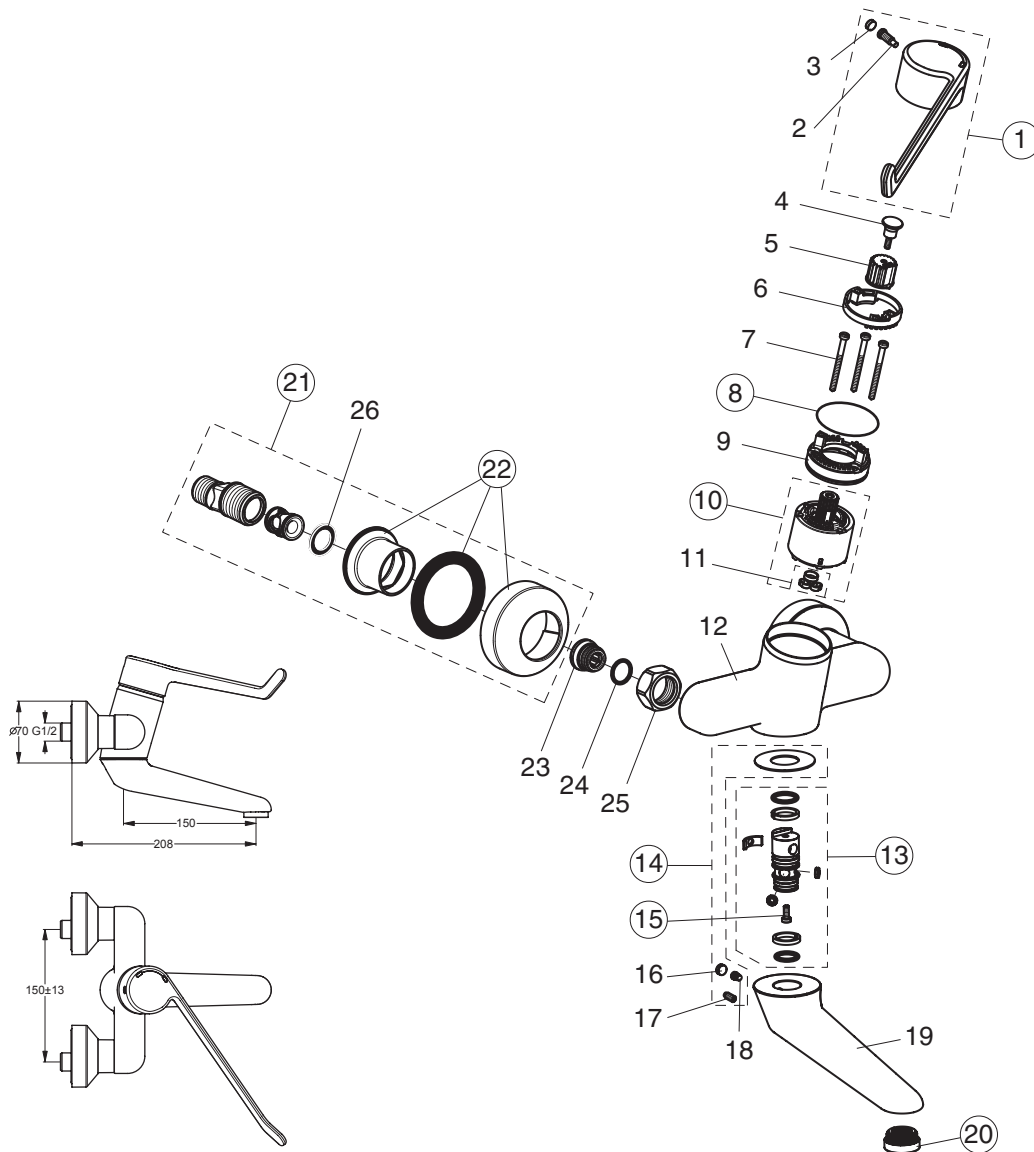

# CERAPLUS (B8315AA)

Pos.	Signify	Spare parts-Nr	Quantity	Pos.	Signify	Spare parts-Nr	Quantity
1	Lever cv 230mm, w/logo ISI-red/blue inserts	B960688AA	1 Pcs.	19	Fixed and swivel spout for washbasin 150mm		1 Pcs.
2	Screw for lever cv M6x19		1 Pcs.	20	Aerator anti-vandal M24x1-A,laminar	B960568AA	1 Pcs.
3	Rubber cap D=8.1x3		1 Pcs.	21	S-connections-compl.	B960647AA	1 Set
4	Screw M4		1 Pcs.	22	Escutcheon-compl.	B960365AA	1 Pcs.
5	Adapter for lever cv		1 Pcs.	23	Nipple M19x1.5LH		2 Pcs.
6	Hot water limiter-cv stop		1 Pcs.	24	O-Ring<math>\varnothing 15.6x1.78</math>		2 Pcs.
7	Screw M4x44	B960577NU	3 Pcs.	25	Nut G3/4		2 Pcs.
8	O-Ring<math>\varnothing 40x1</math>		1 Pcs.	26	Fibre washer for non return valve		2 Pcs.
9	Manifold for cv stop		1 Pcs.				
10	Cartridge<math>\varnothing 47mm</math> cv assy 124°-euro	B960571NU	1 Pcs.				
11	O-Ring-set		1 Set				
12	Body wall mounted basin mixer		1 Pcs.				
13	Sealing set	B960574NU	1 Set				
14	Fixation kit	B960573NU	1 Set				
15	Oval-head screw M4x10	A960474NU	2 Pcs.				
16	Rubber cap D=8.1x3		1 Pcs.				
17	Screw M5x10		1 Pcs.				
18	Screw M5x5.5		1 Pcs.				