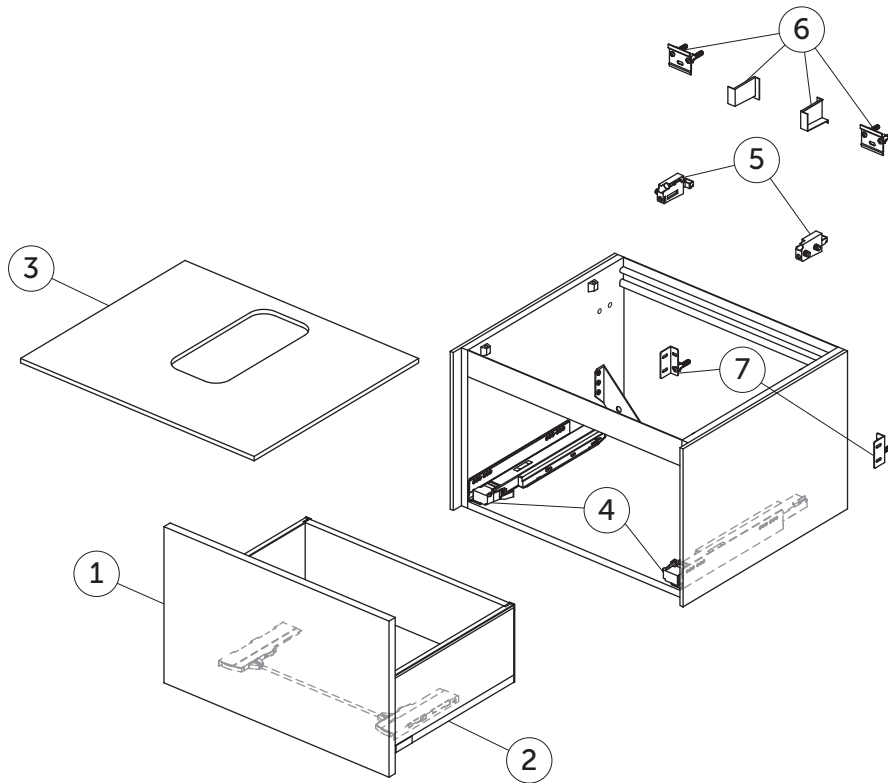

SPARE PARTS

Basin Unit 600
1 drawer

Item	Description	Colour/Finish	Code No.	Quantity
1	Drawer front panel 580 x 356	Y1 - Matt White Y2 - Matt Anthracite Y3 - Matt Sunset Y4 - Smoked Oak Y5 - Dark Walnut Y6 - Light Oak	TV765Y1 TV765Y2 TV765Y3 TV765Y4 TV765Y5 TV765Y6	1
2	Drawer structure box 60 x 50.5	Y2 - Matt Anthracite	TV766Y2	1
3	Worktop 602 x 505 center cut	Y1 - Matt White Y2 - Matt Anthracite Y3 - Matt Sunset Y4 - Smoked Oak Y5 - Dark Walnut Y6 - Light Oak	TV767Y1 TV767Y2 TV767Y3 TV767Y4 TV767Y5 TV767Y6	1
	Worktop 602 x 505 no cut	Y1 - Matt White Y2 - Matt Anthracite Y3 - Matt Sunset Y4 - Smoked Oak Y5 - Dark Walnut Y6 - Light Oak	TV768Y1 TV768Y2 TV768Y3 TV768Y4 TV768Y5 TV768Y6	1
4	Runners 400 Push KIT		TV76967	pair
5	Hanging brackets KIT 1		RV08267	pair
6	Wall fixation KIT 1 new		TV72667	14
7	Safety KIT (brackets, screws & plugs)		TV38767	12

Manufactured pre June 2021.
Manufacturer traceability code 9999.

SPARE PARTS

Basin Unit 600
1 drawer

Item	Description	Colour/Finish	Code No.	Quantity
1	Drawer front panel ns 580 x 356	Y1 - Matt White Y2 - Matt Anthracite Y3 - Matt Sunset Y4 - Smoked Oak Y5 - Dark Walnut Y6 - Light Oak	TF052Y1 TF052Y2 TF052Y3 TF052Y4 TF052Y5 TF052Y6	1
2	Drawer structure box ns 60 x 50.5	Y2 - Matt Anthracite	TF053Y2	1
3	Worktop ns 602 x 505 center cut	Y1 - Matt White Y2 - Matt Anthracite Y3 - Matt Sunset Y4 - Smoked Oak Y5 - Dark Walnut Y6 - Light Oak	TF054Y1 TF054Y2 TF054Y3 TF054Y4 TF054Y5 TF054Y6	1
	Worktop ns 602 x 505 no cut	Y1 - Matt White Y2 - Matt Anthracite Y3 - Matt Sunset Y4 - Smoked Oak Y5 - Dark Walnut Y6 - Light Oak	TF055Y1 TF055Y2 TF055Y3 TF055Y4 TF055Y5 TF055Y6	1
4	Runners 400 Push KIT		TV76967	pair
5	Hanging brackets KIT 1		RV08267	pair
6	Wall fixation KIT 1 new		TV72667	14
7	Safety KIT (brackets, screws & plugs)		TV38767	12