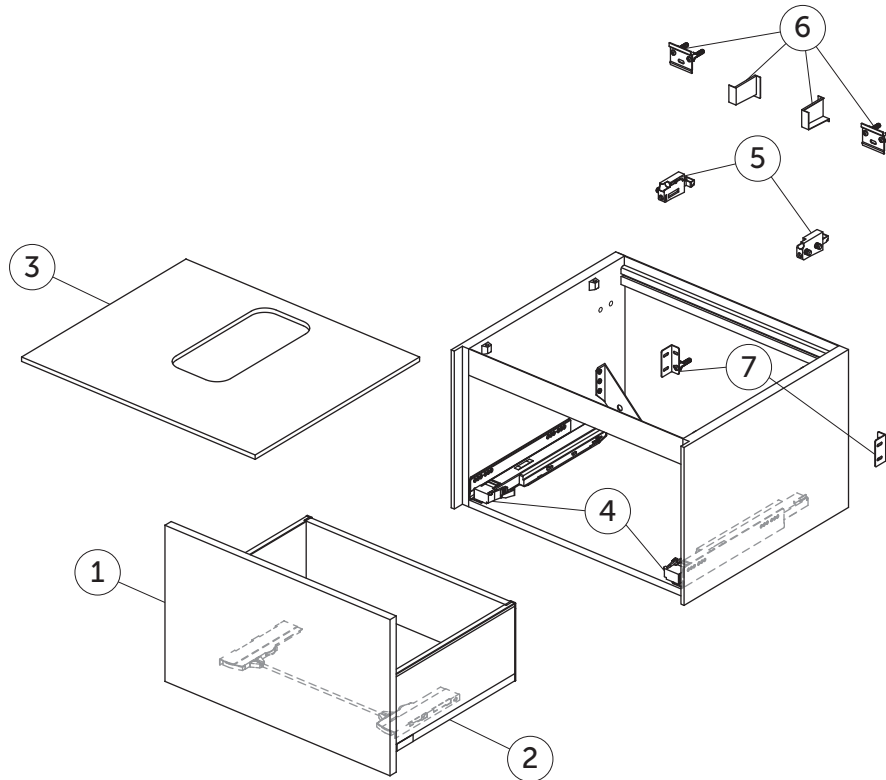

SPARE PARTS

Basin Unit 600
1 drawer

Item	Description	Colour/Finish	Code No.	Quantity
1	Drawer front panel 580 x 356	Y1 - Matt White Y2 - Matt Anthracite Y3 - Matt Sunset Y4 - Smoked Oak Y5 - Dark Walnut Y6 - Light Oak	TV765Y1 TV765Y2 TV765Y3 TV765Y4 TV765Y5 TV765Y6	1
2	Drawer structure box 60 x 50.5	Y2 - Matt Anthracite	TV766Y2	1
3	Worktop 602 x 505 center cut	Y1 - Matt White Y2 - Matt Anthracite Y3 - Matt Sunset Y4 - Smoked Oak Y5 - Dark Walnut Y6 - Light Oak	TV767Y1 TV767Y2 TV767Y3 TV767Y4 TV767Y5 TV767Y6	1
	Worktop 602 x 505 no cut	Y1 - Matt White Y2 - Matt Anthracite Y3 - Matt Sunset Y4 - Smoked Oak Y5 - Dark Walnut Y6 - Light Oak	TV768Y1 TV768Y2 TV768Y3 TV768Y4 TV768Y5 TV768Y6	1
4	Runners 400 Push KIT		TV76967	pair
5	Hanging brackets KIT 1		RV08267	pair
6	Wall fixation KIT 1 new		TV72667	14
7	Safety KIT (brackets, screws & plugs)		TV38767	12

Manufactured pre June 2021.
Manufacturer traceability code 9999.

SPARE PARTS

Basin Unit 600
1 drawer

Item	Description	Colour/Finish	Code No.	Quantity
1	Drawer front panel ns 580 x 356	Y1 - Matt White Y2 - Matt Anthracite Y3 - Matt Sunset Y4 - Smoked Oak Y5 - Dark Walnut Y6 - Light Oak	TF052Y1 TF052Y2 TF052Y3 TF052Y4 TF052Y5 TF052Y6	1
2	Drawer structure box ns 60 x 50.5	Y2 - Matt Anthracite	TF053Y2	1
3	Worktop ns 602 x 505 center cut	Y1 - Matt White Y2 - Matt Anthracite Y3 - Matt Sunset Y4 - Smoked Oak Y5 - Dark Walnut Y6 - Light Oak	TF054Y1 TF054Y2 TF054Y3 TF054Y4 TF054Y5 TF054Y6	1
	Worktop ns 602 x 505 no cut	Y1 - Matt White Y2 - Matt Anthracite Y3 - Matt Sunset Y4 - Smoked Oak Y5 - Dark Walnut Y6 - Light Oak	TF055Y1 TF055Y2 TF055Y3 TF055Y4 TF055Y5 TF055Y6	1
4	Runners 400 Push KIT		TV76967	pair
5	Hanging brackets KIT 1		RV08267	pair
6	Wall fixation KIT 1 new		TV72667	14
7	Safety KIT (brackets, screws & plugs)		TV38767	12