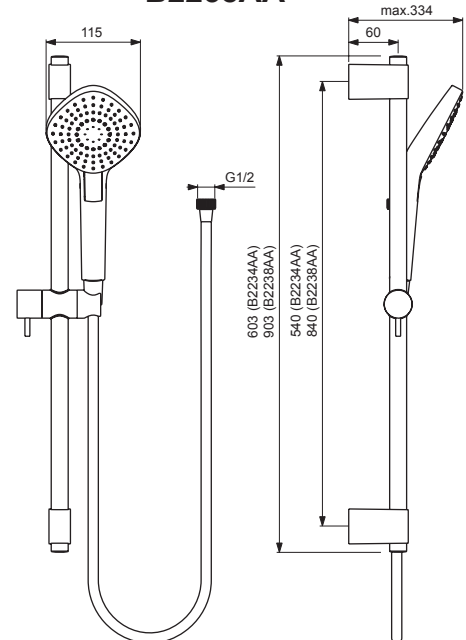

IDEALRAIN EVO

B2233AA
B2237AA

B2234AA
B2238AA

Pos.	Signify	Spare parts-Nr	Quantity
1	Handspray 3F,110mm	B2231AA	1 Pcs.(B2233AA;B2237AA)
1a	Handspray 3F	B2232AA	1 Pcs.(B2234AA;B2238AA)
2	Consoles set IDEALRAIN 120/140	B960974AA	1 Pcs.
3	Slider set IDEALRAIN PRO	B961024AA	1 Pcs.
4	Cap tube Ø20.6x0.5	B961094AA	1 Pcs.
5	Sh.hose 1750mm IDEALFLEX	A4109AA	1 Pcs.
6	Sliding bar 60cm IDEALRAIN PRO	B9848AA	1 Pcs.(B2233AA;B2234AA)
	Sliding bar 90cm IDEALRAIN PRO	B9849AA	1 Pcs.(B2237AA;B2238AA)