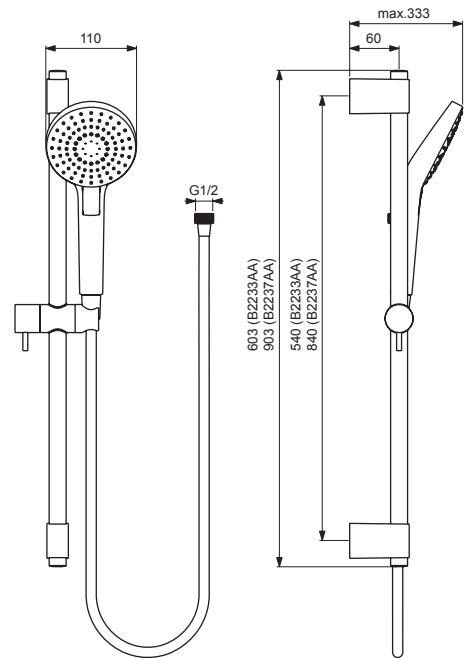

IDEALRAIN EVO

B2233AA
B2237AA

B2234AA
B2238AA

Pos.	Signify	Spare parts-Nr	Quantity
1	Handspray 3F,110mm	B2231AA	1 Pcs.(B2233AA;B2237AA)
1a	Handspray 3F	B2232AA	1 Pcs.(B2234AA;B2238AA)
2	Consoles set IDEALRAIN 120/140	B960974AA	1 Pcs.
3	Slider set IDEALRAIN PRO	B961024AA	1 Pcs.
4	Cap tube Ø20.6x0.5	B961094AA	1 Pcs.
5	Sh.hose 1750mm IDEALFLEX	A4109AA	1 Pcs.
6	Sliding bar 60cm IDEALRAIN PRO	B9848AA	1 Pcs.(B2233AA;B2234AA)
	Sliding bar 90cm IDEALRAIN PRO	B9849AA	1 Pcs.(B2237AA;B2238AA)