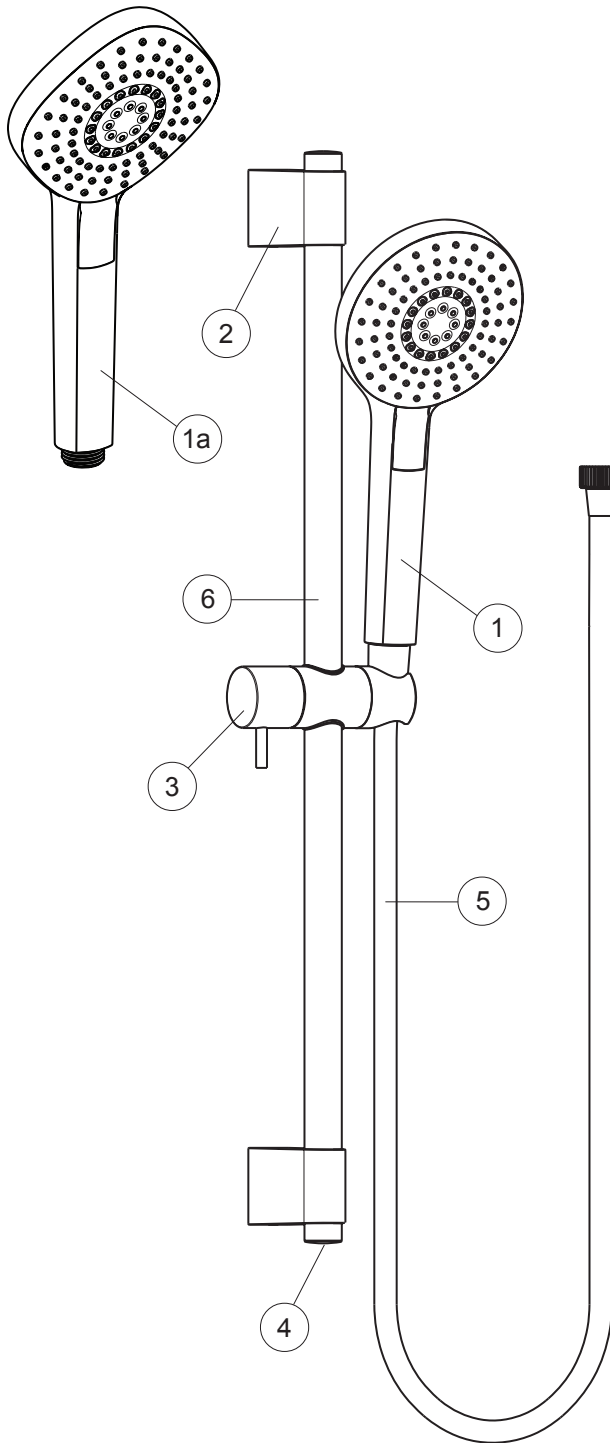

IDEALRAIN EVO

B2233AA
B2237AA

B2234AA
B2238AA

Pos.	Signify	Spare parts-Nr	Quantity
1	Handspray 3F,110mm	B2231AA	1 Pcs.(B2233AA;B2237AA)
1a	Handspray 3F	B2232AA	1 Pcs.(B2234AA;B2238AA)
2	Consoles set IDEALRAIN 120/140	B960974AA	1 Pcs.
3	Slider set IDEALRAIN PRO	B961024AA	1 Pcs.
4	Cap tube Ø20.6x0.5	B961094AA	1 Pcs.
5	Sh.hose 1750mm IDEALFLEX	A4109AA	1 Pcs.
6	Sliding bar 60cm IDEALRAIN PRO	B9848AA	1 Pcs.(B2233AA;B2234AA)
	Sliding bar 90cm IDEALRAIN PRO	B9849AA	1 Pcs.(B2237AA;B2238AA)