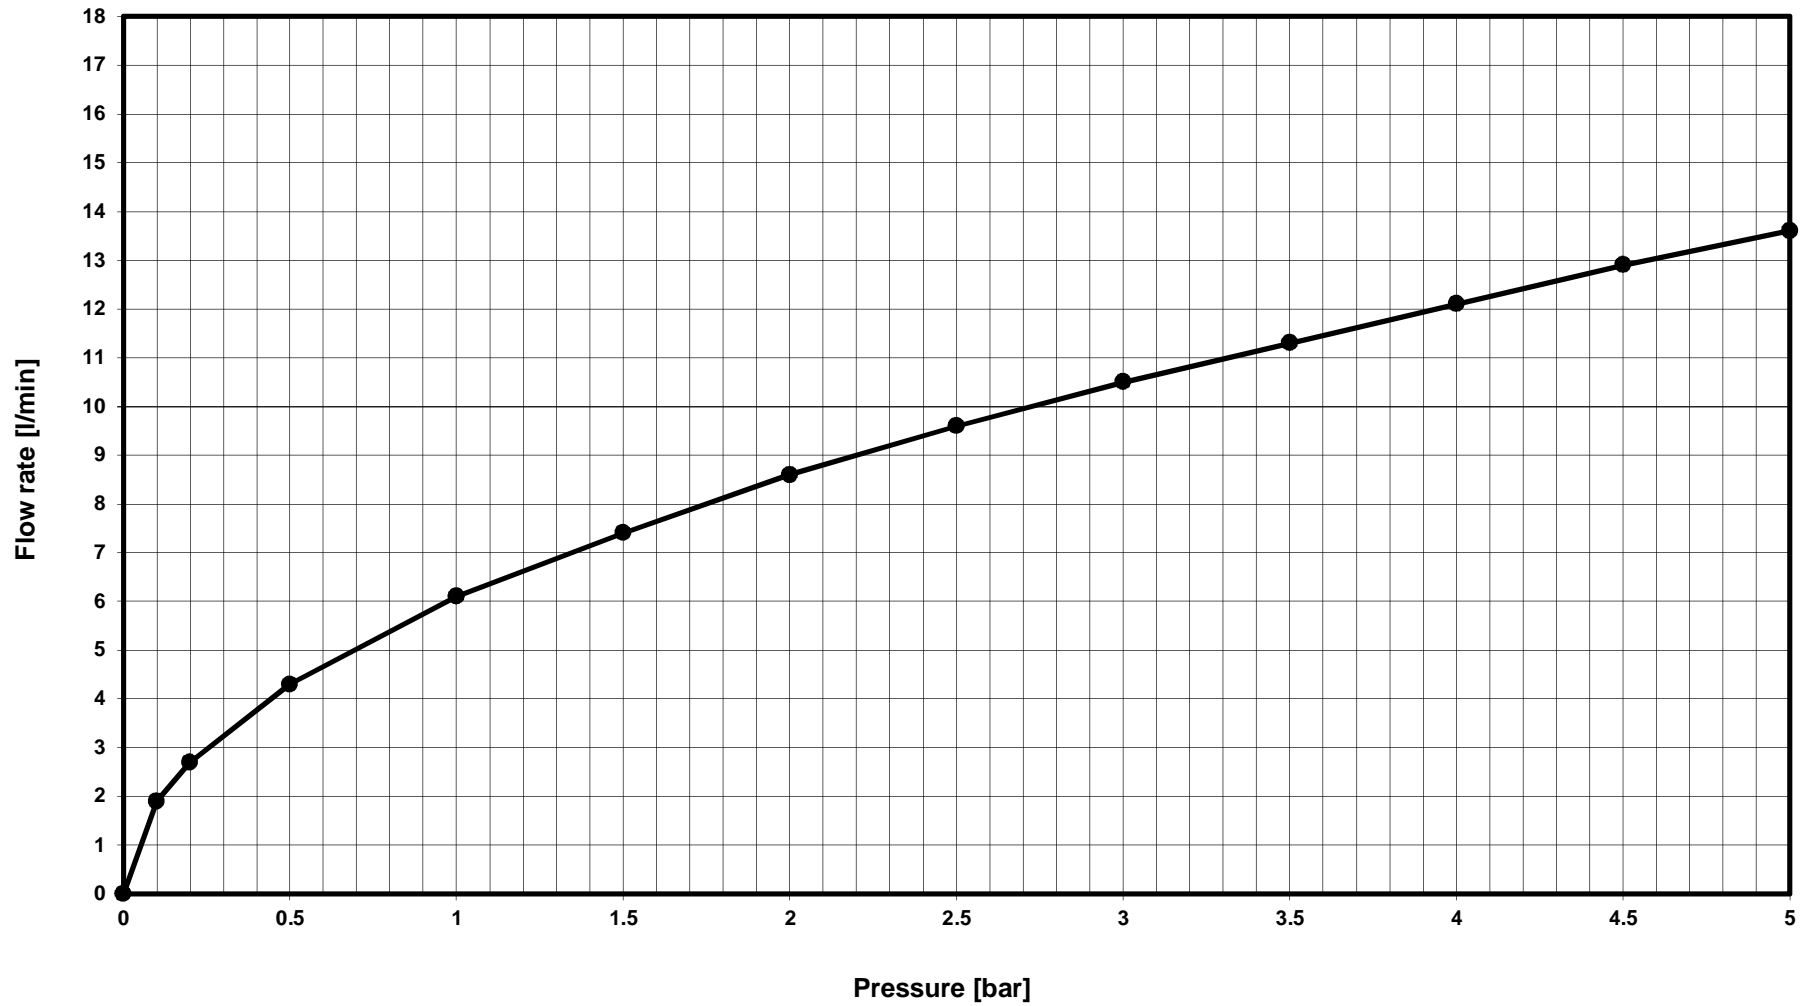

Ideal Standard

BC143AA CERAFLEX SNK MXR RMTD CHROME P/O HS

—●— Mixed water - series