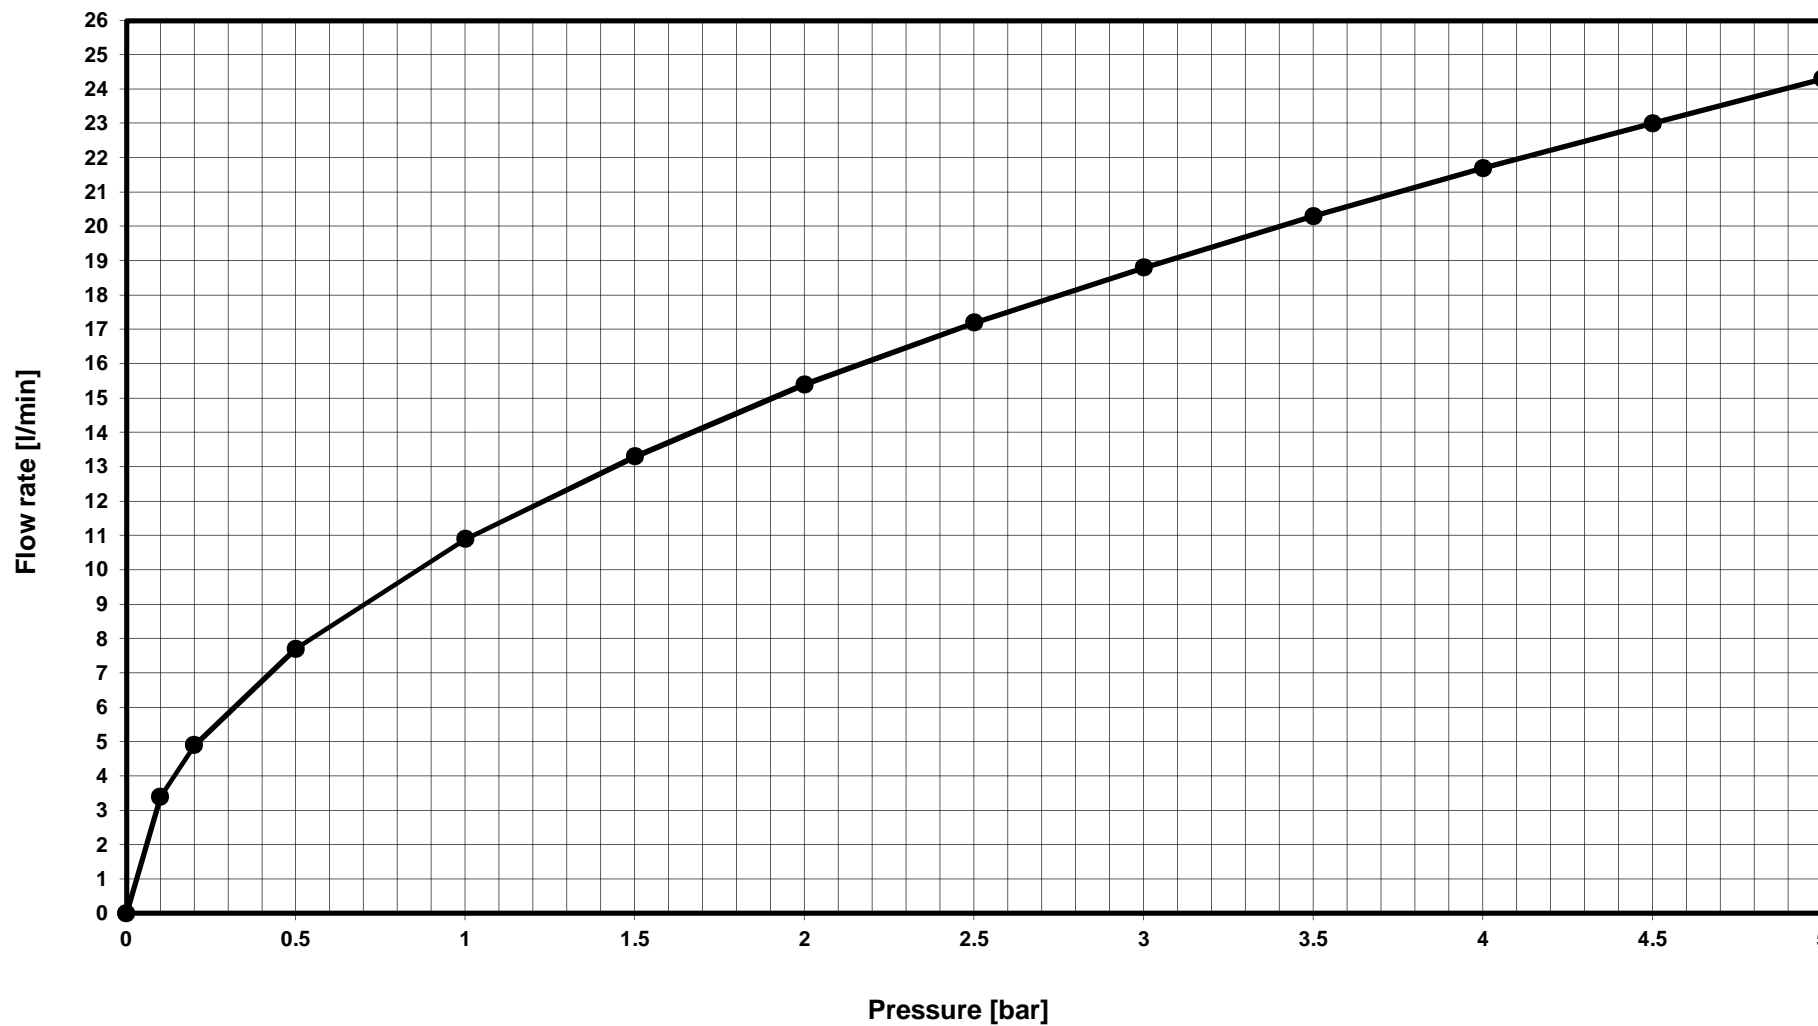

B1717AA - CERAFLEX BSN MXR EXPSD TUB.SPT/160MM

B1730AA - CERAFLEX SNK MXR EXPSD TUB.SPT/200MM

—●— Mixed water - series