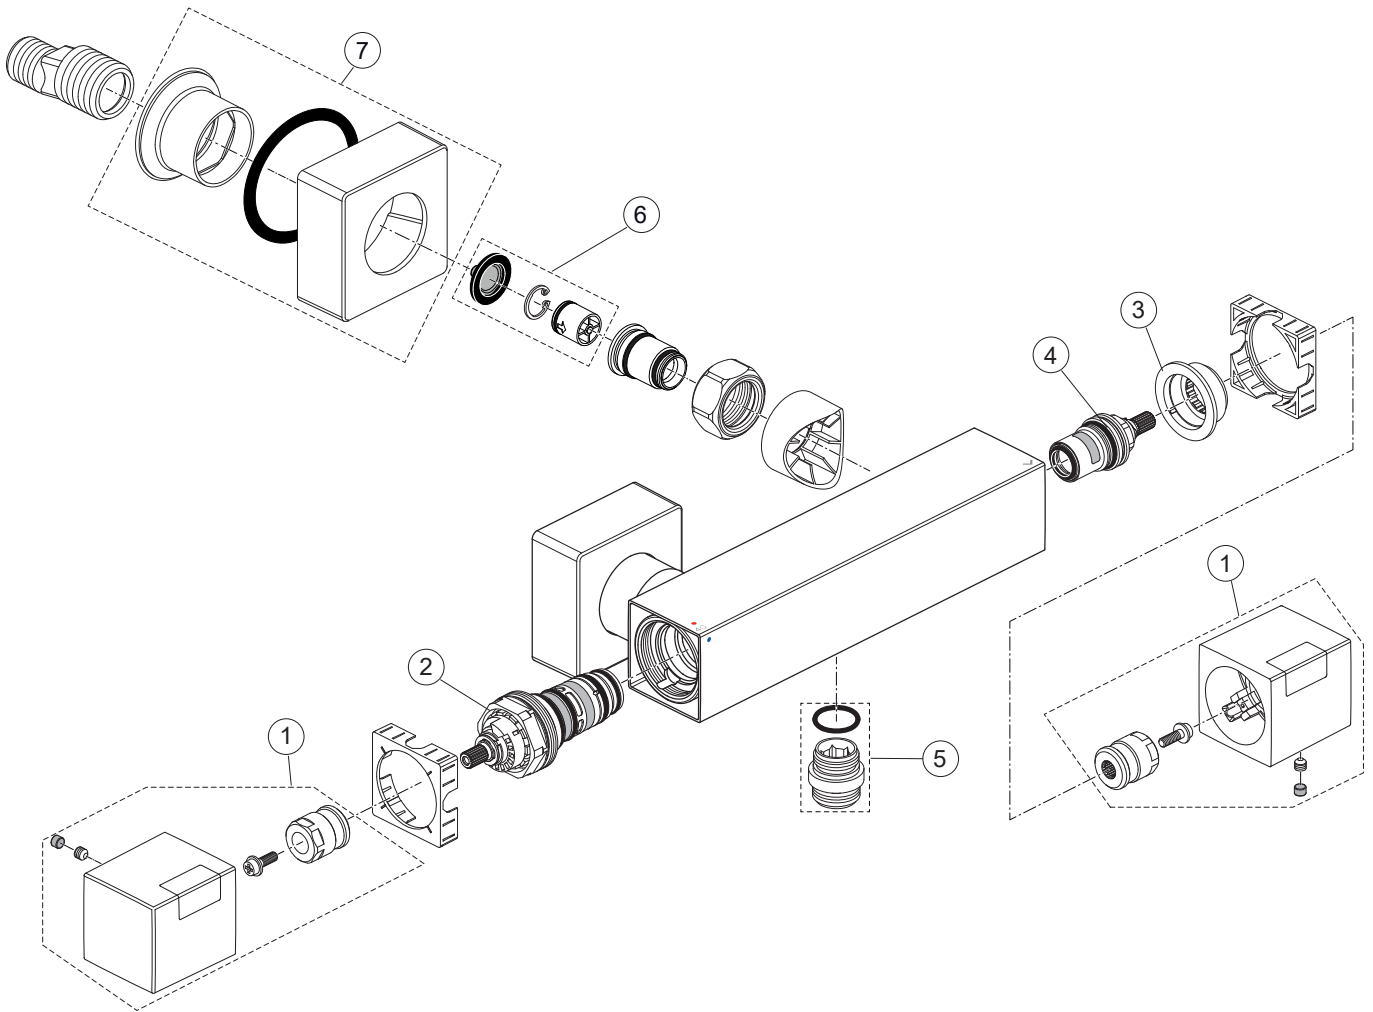

Ceratherm C100 A7533 ..

Ideal Standard

Produced from: **June, 2021**

Shower Thermostat
chrome **A7533AA**

Pos.	Description	Part-Number	Qty.	Pos.	Description	Part-Number	Qty.
1	Handle cpl.	A 861 545 AA	1 Set				
2	Thermostatic Cartridge cpl.	A 861 371 NU	1 pcs				
3	Stopring	A 861 373 NU	1 pcs				
4	Cartridge G1/2 180° cpl.	A 861 245 NU*	1 Set				
5	Nipple G1/2 outside cpl.	A 861 546 NU	1 Set				
6	Non-return valve	A 861 372 NU	1 Set				
7	Escutcheon cpl.	A 861 547 AA	2 Set				

**Universal set (not all parts needed)*

Ceratherm C100