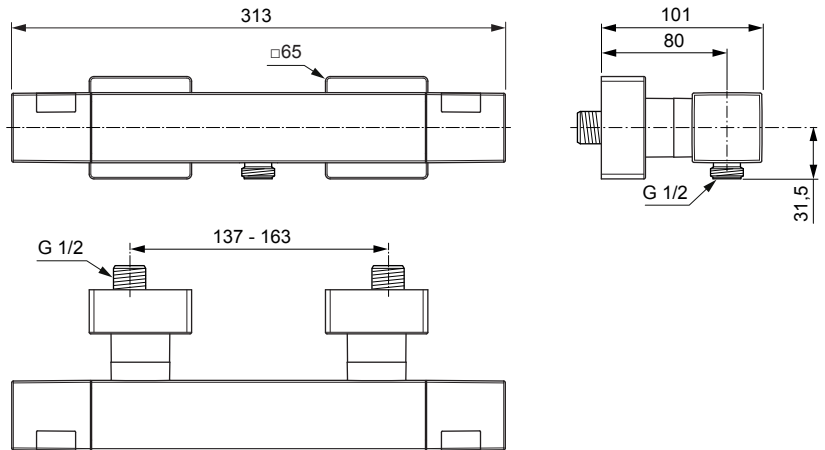

Ceratherm C100 A7533 ..

Ideal Standard

Produced from: **June, 2021**

Shower Thermostat
chrome **A7533AA**

Pos.	Description	Part-Number	Qty.	Pos.	Description	Part-Number	Qty.
1	Handle cpl.	A 861 545 AA	1 Set				
2	Thermostatic Cartridge cpl.	A 861 371 NU	1 pcs				
3	Stopring	A 861 373 NU	1 pcs				
4	Cartridge G1/2 180° cpl.	A 861 245 NU*	1 Set				
5	Nipple G1/2 outside cpl.	A 861 546 NU	1 Set				
6	Non-return valve	A 861 372 NU	1 Set				
7	Escutcheon cpl.	A 861 547 AA	2 Set				