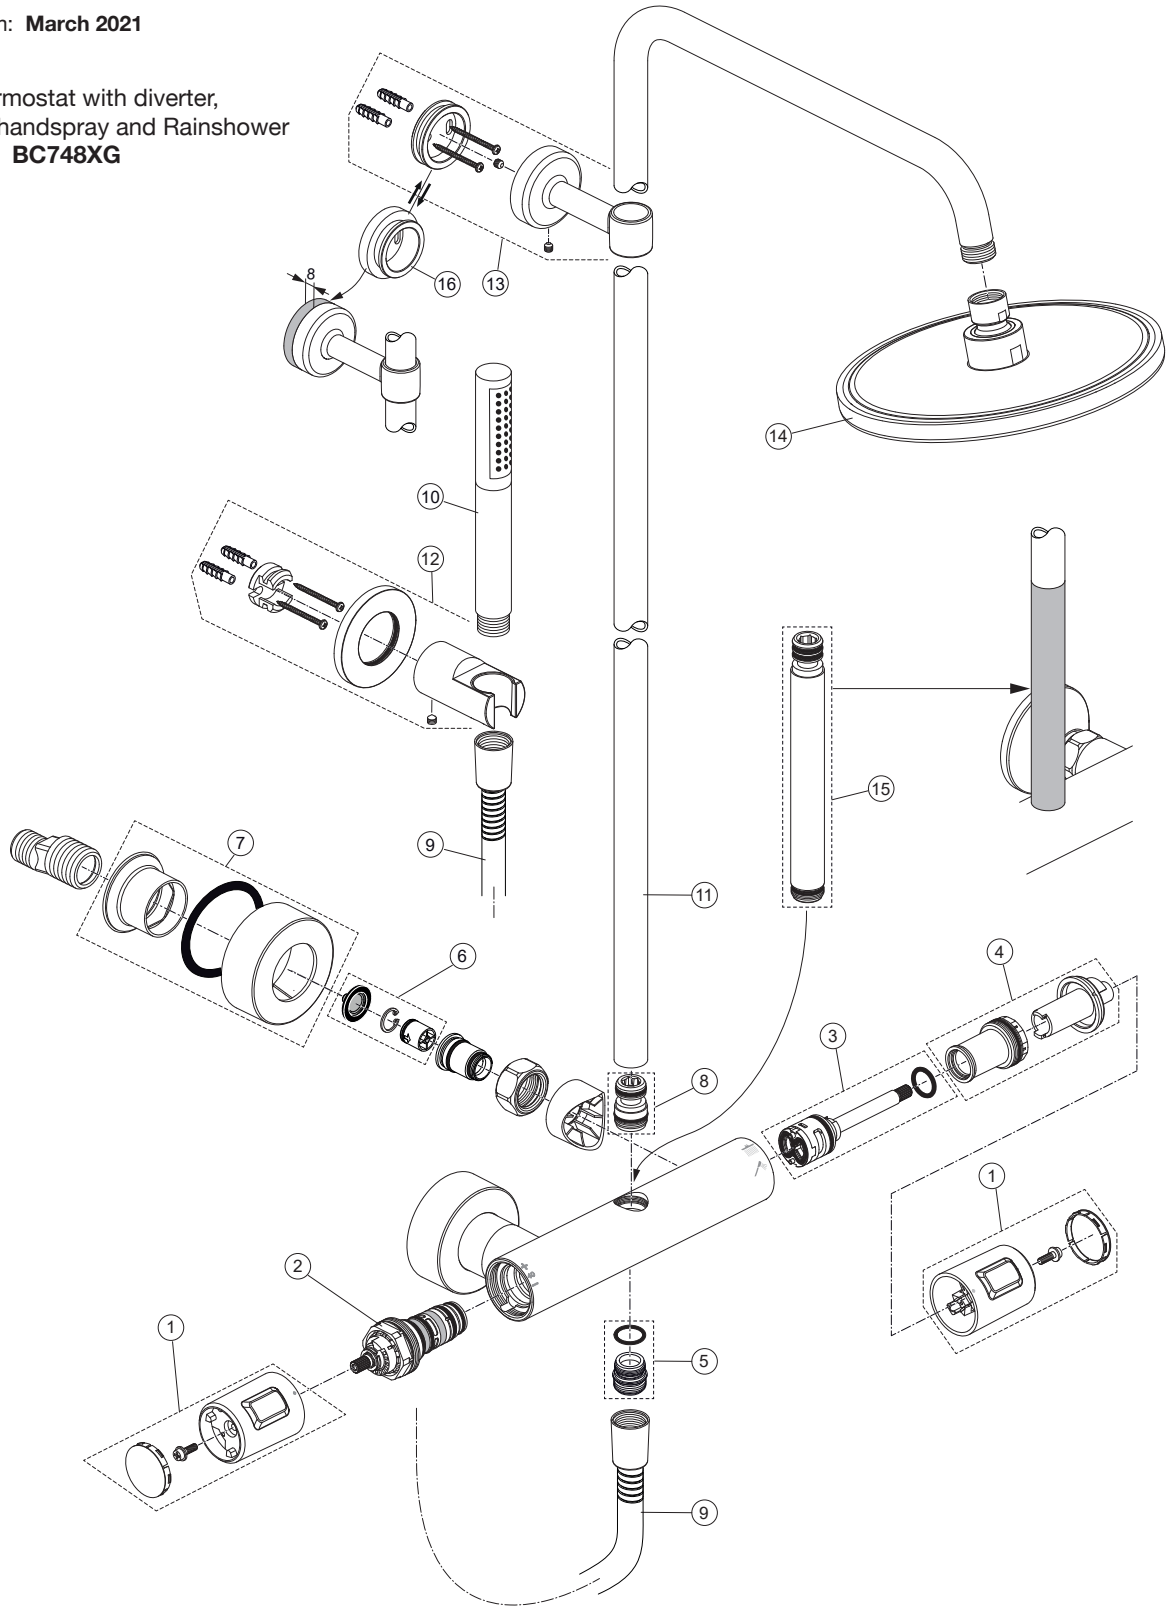

Produced from: **March 2021**

Shower Thermostat with diverter,
shower bar, handspray and Rainshower
Matt black **BC748XG**

Pos.	Description	Part-Number	Qty.	Pos.	Description	Part-Number	Qty.
1	Handle cpl.	A 861 370 XG	1 Set	12	Holder f. handspray	BC 806 XG	1 Set
2	Thermostatic Cartridge cpl.	A 861 371 NU	1 pcs	13	Wall fixation complete	A 861 331 XG	1 pcs
3	Stop valve with diverter	A 861 375 NU	1 Set	14	Headshower Ø300	A 5803 XG	1 pcs
4	Thread ring + stopring cpl.	A 861 376 NU	1 Set	15	Extension kit 150mm long	A 861 379 XG	1 Set
5	Nipple G1/2 outside cpl.	A 861 374 NU	1 Set		Extension kit 300mm long	A 861 380 XG	1 Set
6	Non-return valve	A 861 372 NU	1 Set	16	Fixing plate extension 8mm	A 861 508 XG	1 pcs
7	Escutcheon	B 961 016 XG	2 Set				
8	Connection nipple cpl.	A 861 542 XG	1 Set				
9	Shower hose 1750 mm	A 4109 XG	1 pcs				
10	Handspray 1F-8l/min	BC 774 XG	1 pcs				
11	Shower bar 1100 mm	A 861 377 XG	1 pcs				