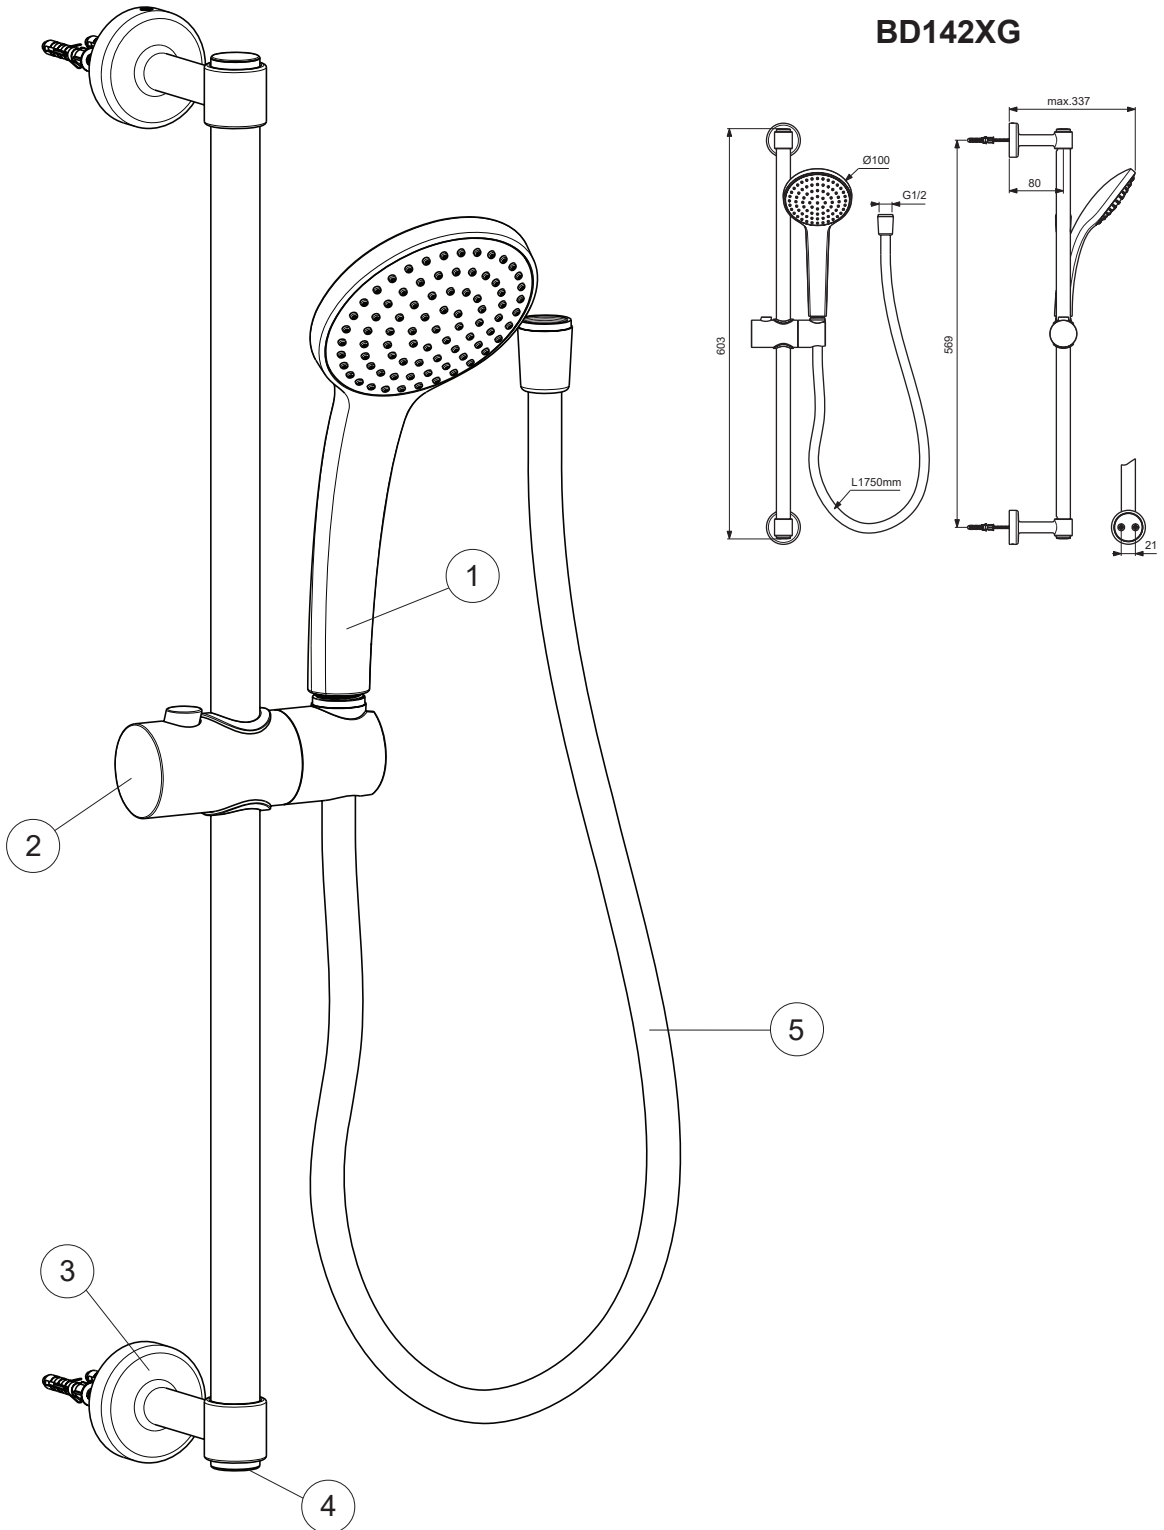

IDEALRAIN

Ideal Standard

BD142XG

Pos.	Signify	Spare parts-Nr	Quantity
1	Handspray Ø100mm 1F,8 l/min	B9402XG	1 Pcs.
2	Slider set LOW BASIC / I'RAIN 72	B960976XG	1 Pcs.
3	Consoles set	A861331XG	1 Set
4	Cap set for tube and O-Ring	B961060XG	1 Set
5	Shower hose 1750mm	A4109XG	1 Pcs.