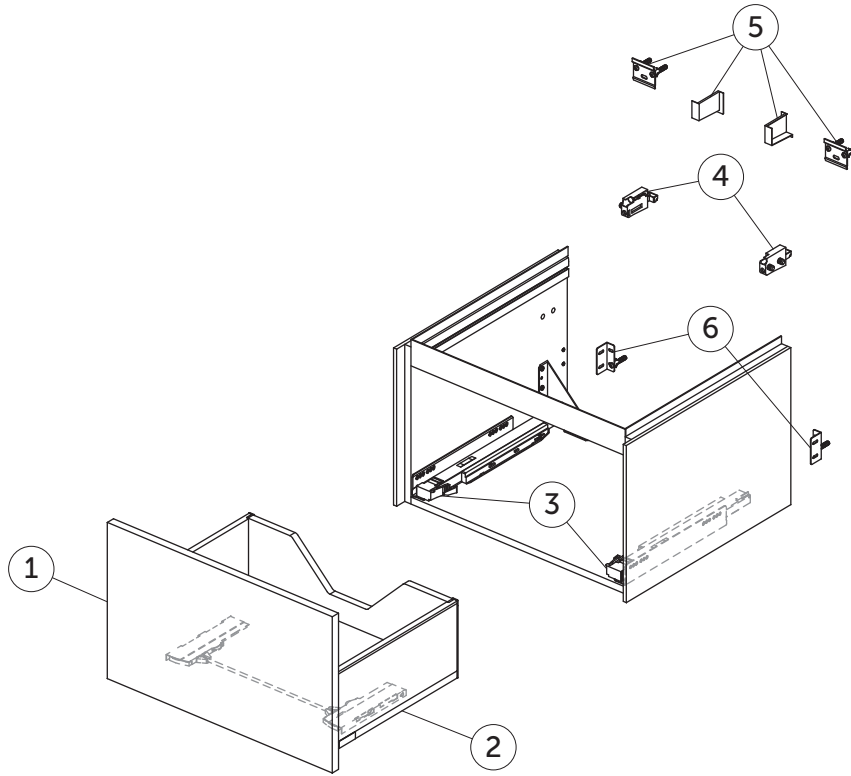

SPARE PARTS

Vanity Unit 600
1 drawer

Item	Description	Colour/Finish	Code No.	Quantity
1	Drawer front panel 580 x 356	Y1 - Matt White Y2 - Matt Anthracite Y3 - Matt Sunset Y4 - Smoked Oak Y5 - Dark Walnut Y6 - Light Oak	TV765Y1 TV765Y2 TV765Y3 TV765Y4 TV765Y5 TV765Y6	1
2	Drawer structure box 60 x 50.5	Y2 - Matt Anthracite	-	1
3	Runners 400 Push KIT		TV76967	Pair
4	Hanging brackets KIT 1		RV08267	Pair
5	Wall fixation KIT 1 new		TV72667	14
6	Safety KIT (brackets, screws & plugs)		TV38767	12