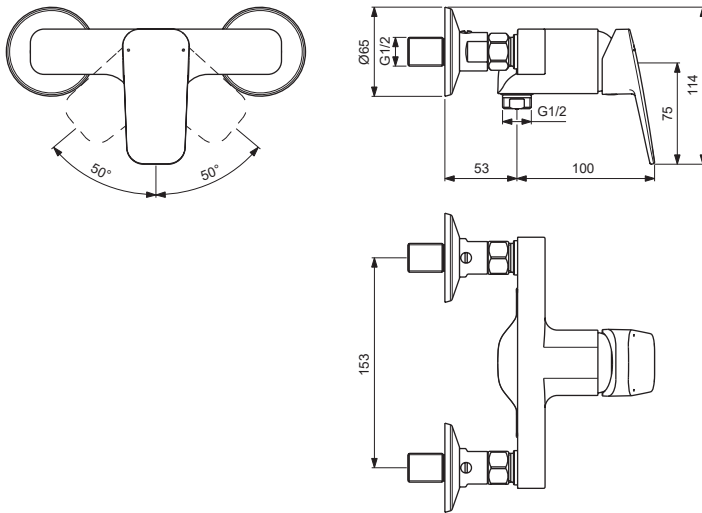

BD271AA

Pos.	Signify	Spare parts-Nr.	Quantity	Pos.	Signify	Spare parts-Nr.	Quantity
1	Lever,w/logo	B961716AA	1 Set				
2	Cap decorative	B960473AA	1 Pcs.				
3	Rosette M38x1.5	B961438AA	1 Pcs.				
4	Screw M41x1.5/M38x1.5	B961374NU	1 Set				
5	Hot limit stop	A861181NU	1 Pcs.				
6	Cartridge Ø38mm	A861156NU*	1 Pcs.				
7	O-Ring Ø18.2x1.7	A961640NU	2 Pcs.				
8	Nipple M22x1-G1/2	B964675AA	1 Pcs.				
9	Non return valve	B961346NU	1 Pcs.				
10	Connector G1/2-compl.	B961489AA	1 Pcs.				