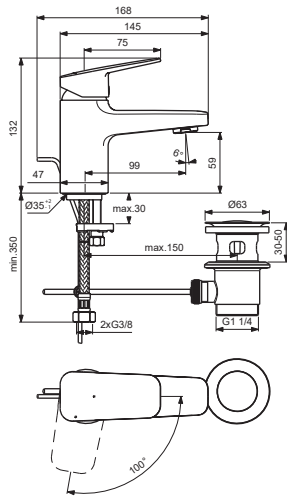

CERAPLAN

Ideal Standard

BD205AA

BD201AA

BD203AA

Pos.	Signify	Spare parts-Nr.	Quantity	Pos.	Signify	Spare parts-Nr.	Quantity
1	Lever, w/logo	B961717AA	1 Set				
2	Cap decorative	B960473AA	1 Pcs.				
3	Rosette M38x1.5	B961438AA	1 Pcs.				
4	Screw M4x1.5/M38x1.5	B961374NU	1 Set				
5	Hot limit stop	A861181NU	1 Pcs.				
6	Cartridge Ø38mm	A861156NU*	1 Pcs.				
7	O-Ring Ø38x2.5	E960059NU*	1 Set				
8	Perlator M24x1-A - 5l/min	B961383AA	1 Pcs.				
9	Connecting set	A964520NU	1 Set				
10	Pop-up waste-plastic	B964550AA	1 Pcs.				
10a	Pop-up drain ass.	A962991AA	1 Pcs.				
11	Pull-up rod-compl.	B960900AA	1 Set				