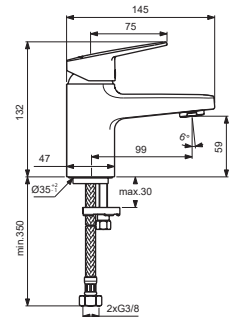

CERAPLAN

Ideal Standard

BD205AA

BD201AA

BD203AA

Pos.	Signify	Spare parts-Nr.	Quantity	Pos.	Signify	Spare parts-Nr.	Quantity
1	Lever, w/logo	B961717AA	1 Set				
2	Cap decorative	B960473AA	1 Pcs.				
3	Rosette M38x1.5	B961438AA	1 Pcs.				
4	Screw M4x1.5/M38x1.5	B961374NU	1 Set				
5	Hot limit stop	A861181NU	1 Pcs.				
6	Cartridge Ø38mm	A861156NU*	1 Pcs.				
7	O-Ring Ø38x2.5	E960059NU*	1 Set				
8	Perlator M24x1-A - 5l/min	B961383AA	1 Pcs.				
9	Connecting set	A964520NU	1 Set				
10	Pop-up waste-plastic	B964550AA	1 Pcs.				
10a	Pop-up drain ass.	A962991AA	1 Pcs.				
11	Pull-up rod-compl.	B960900AA	1 Set				