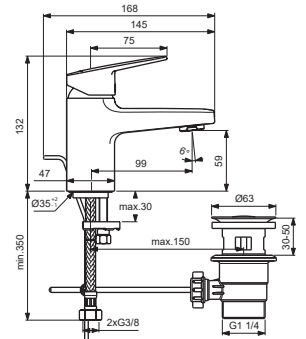

CERAPLAN

Ideal Standard

BD205AA

BD201AA

BD203AA

Pos.	Signify	Spare parts-Nr.	Quantity	Pos.	Signify	Spare parts-Nr.	Quantity
1	Lever, w/logo	B961717AA	1 Set				
2	Cap decorative	B960473AA	1 Pcs.				
3	Rosette M38x1.5	B961438AA	1 Pcs.				
4	Screw M4x1.5/M38x1.5	B961374NU	1 Set				
5	Hot limit stop	A861181NU	1 Pcs.				
6	Cartridge Ø38mm	A861156NU*	1 Pcs.				
7	O-Ring Ø38x2.5	E960059NU*	1 Set				
8	Perlator M24x1-A - 5l/min	B961383AA	1 Pcs.				
9	Connecting set	A964520NU	1 Set				
10	Pop-up waste-plastic	B964550AA	1 Pcs.				
10a	Pop-up drain ass.	A962991AA	1 Pcs.				
11	Pull-up rod-compl.	B960900AA	1 Set				