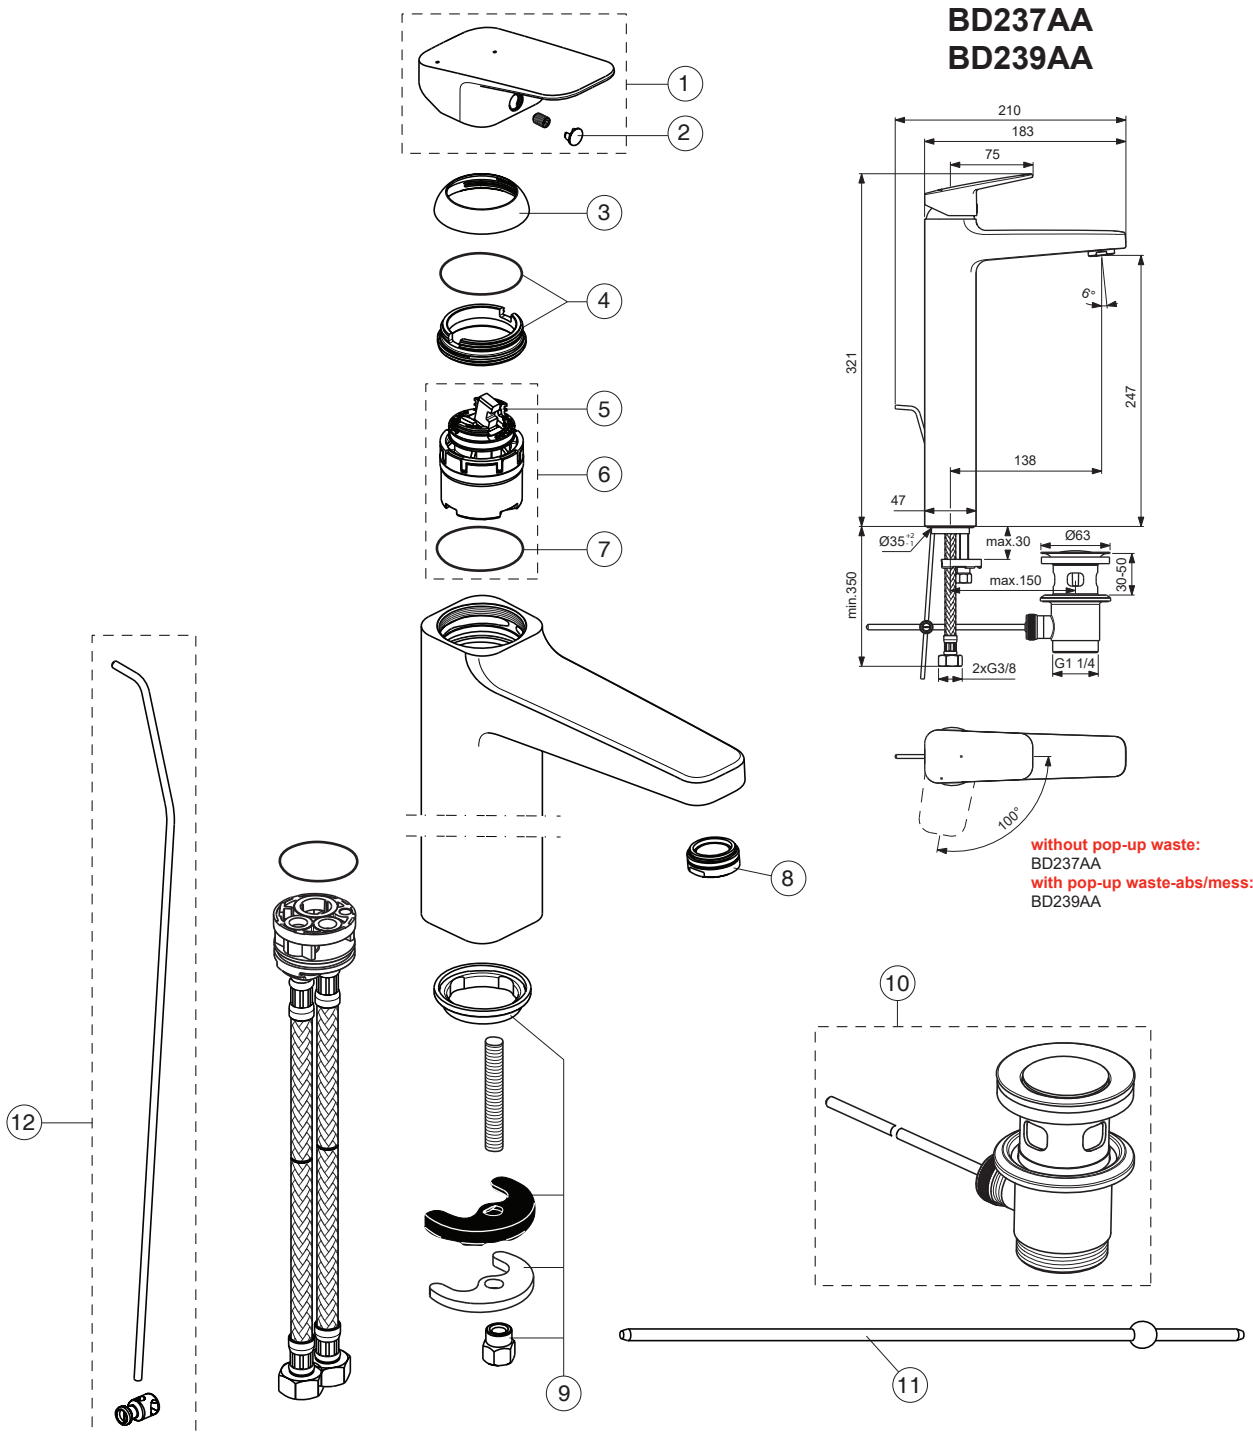

CERAPLAN

Ideal Standard

Pos.	Signify	Spare parts-Nr.	Quantity	Pos.	Signify	Spare parts-Nr.	Quantity
1	Lever, w/logo	B961717AA	1 Set				
2	Cap decorative	B960473AA	1 Pcs.				
3	Rosette M38x1.5	B961438AA	1 Pcs.				
4	Screw M4x1.5/M38x1.5	B961374NU	1 Set				
5	Hot limit stop	A861181NU	1 Pcs.				
6	Cartridge Ø38mm	A861156NU*	1 Pcs.				
7	O-Ring Ø38x2.5	E960059NU*	1 Set				
8	Perlator M24x1-A - 5l/min	B961383AA	1 Pcs.				
9	Connecting set	A964520NU	1 Set				
10	Pop-up drain ass.	A962991AA	1 Pcs.				
11	Waste rod L.330mm	A960200AA**	1 Pcs.				
12	Pull-up rod-compl.	B960900AA	1 Set				

** for BD239AA

*Universal set (not all parts needed)

03.2021