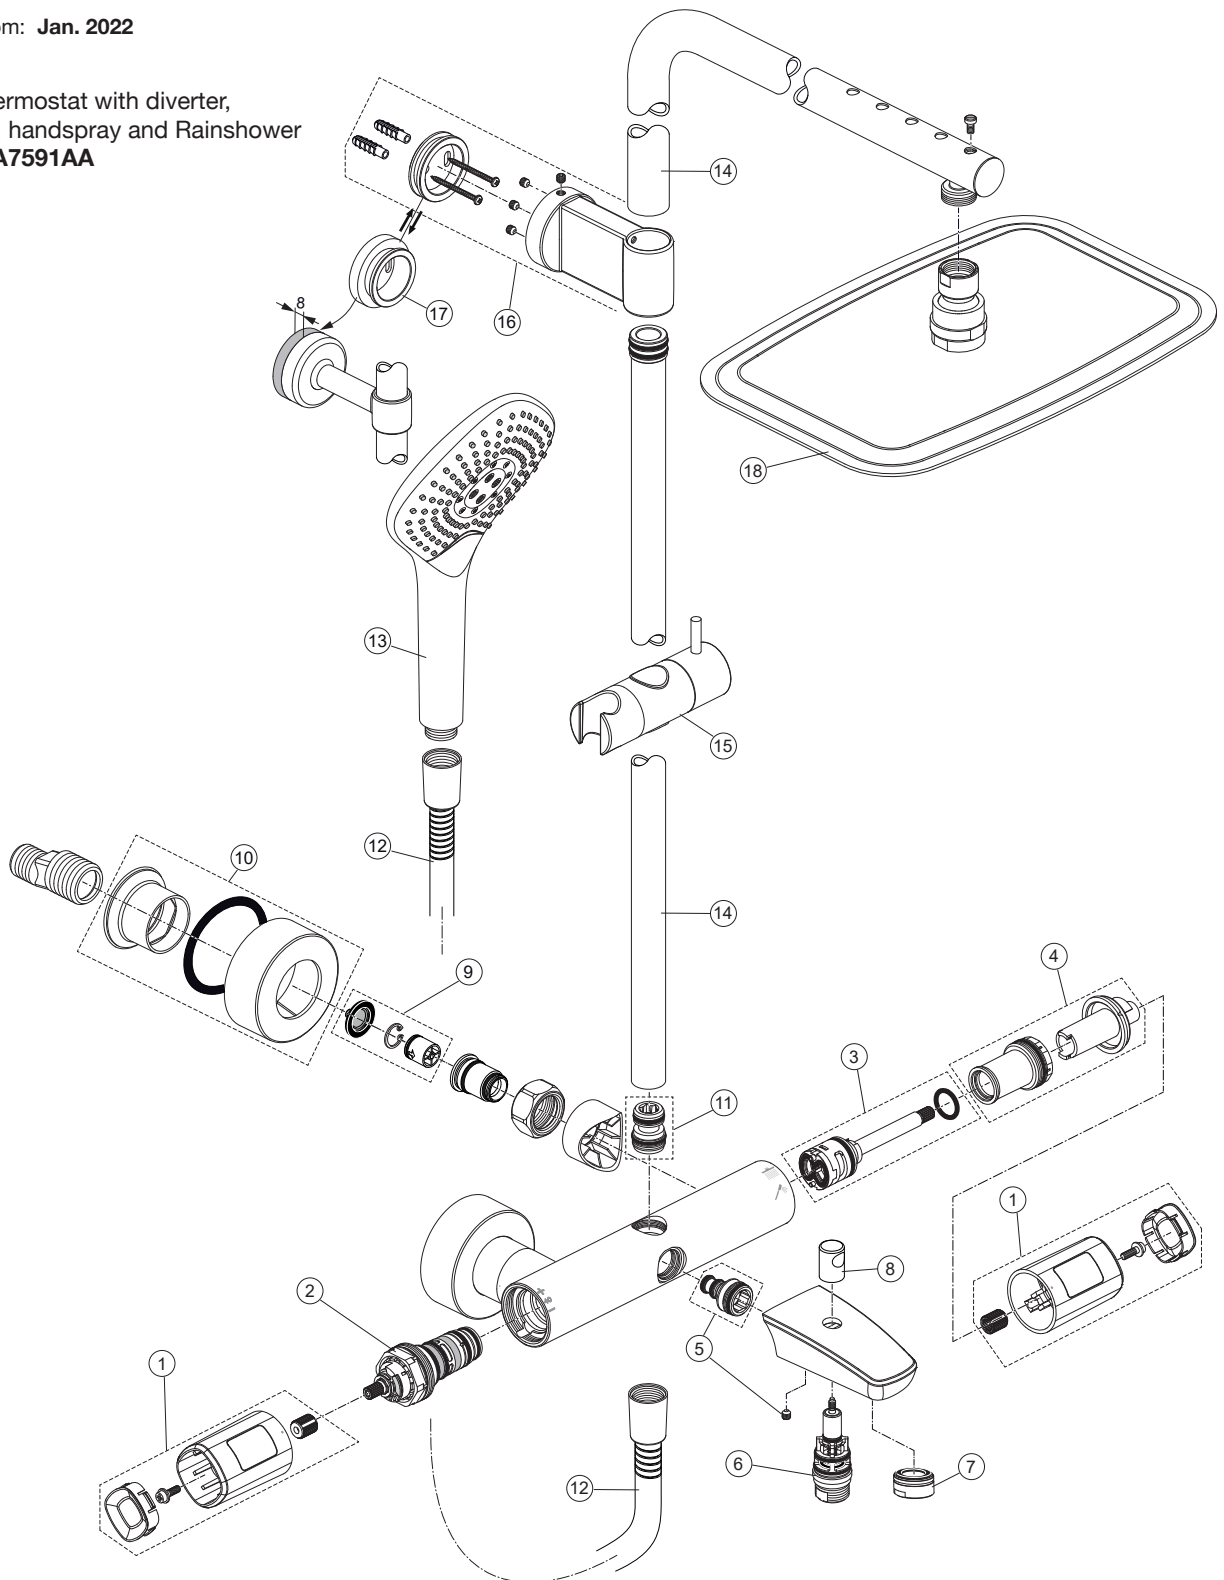

Produced from: Jan. 2022

Shower Thermostat with diverter,
shower bar, handspray and Rainshower
chrome **A7591AA**

Pos.	Description	Part-Number	Qty.	Pos.	Description	Part-Number	Qty.
1	Handle cpl.	A 861 386 AA	1 Set	11	Connection nipple cpl.	A 861 385 NU	1 Set
2	Thermostatic Cartridge cpl.	A 861 371 NU	1 pcs	12	Shower hose 1750 mm	BE 175 AA	1 pcs
3	Stop valve with diverter	A 861 375 NU	1 Set	13	Handspray 3Func. Ø135	B 1760 AA	1 pcs
4	Thread ring + stopring cpl.	A 861 376 NU	1 Set	14	Telescope Shower bar	A 861 572 AA	1 pcs
5	Connection nipple cpl.	A 861 571 NU	1 Set	15	Slider & holder f. handspr.	B 961 024 AA	1 Set
6	Diverter complete	B 960 167 AA	1 pcs	16	Wall fixation complete	A 861 539 AA	1 pcs
7	Aerator	A 963 181 NU	1 pcs	17	Fixing plate extension 8mm	A 861 508 AA	1 pcs
8	Pull knob	B 960 486 AA	1 pcs	18	Headshower 200 x 300 mm	B 0390 MY	1 pcs
9	Non-return valve	A 861 372 NU	1 Set				
10	Escutcheon cpl.	B 961 016 AA	2 Set				