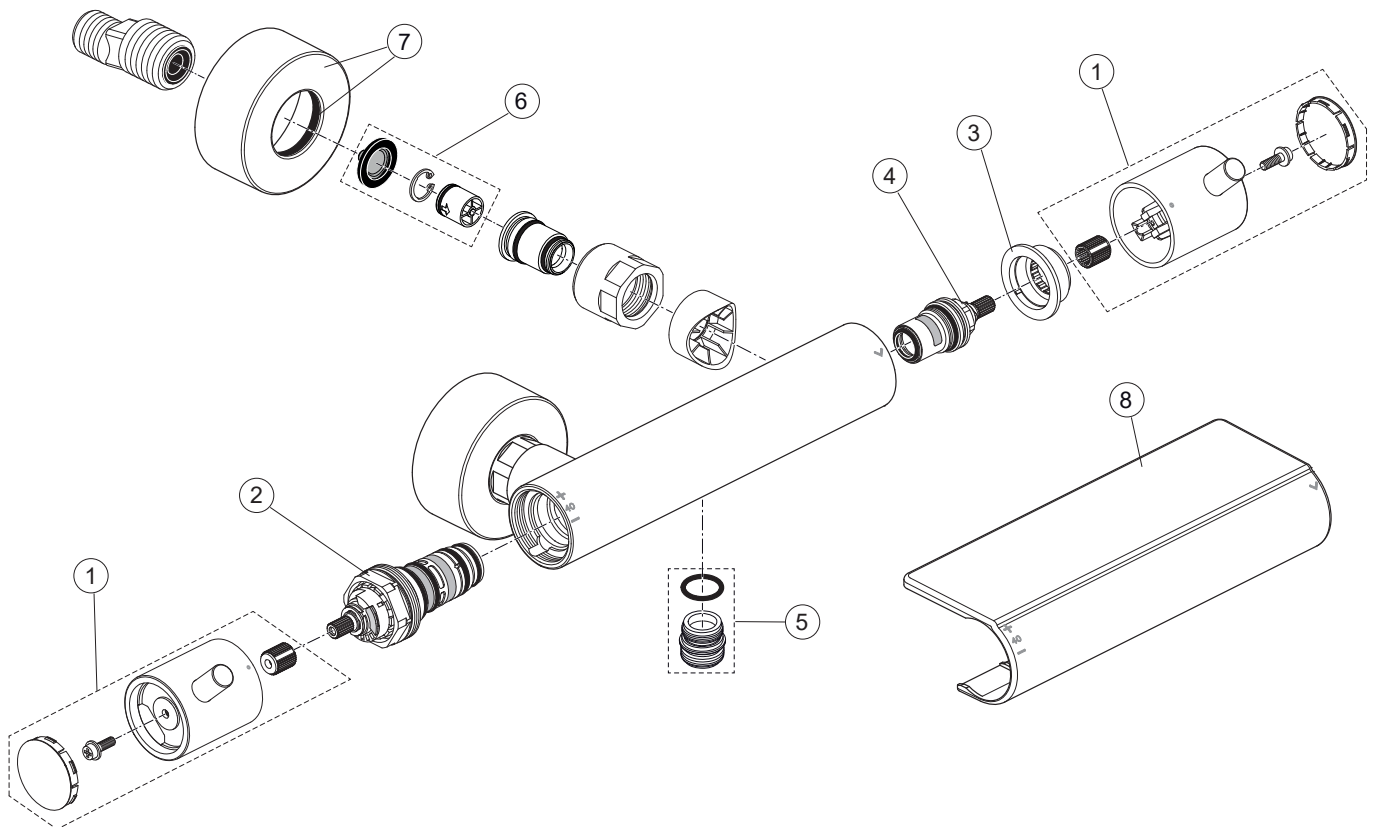

Produced from: Jan. 2022

Shower Thermostat  
chrome **A7587AA**

**Replace XX with the appropriate finish code**

Chrome = AA Silver Storm = GN Gold = A2 Magnetic Grey = A5 Silk black = XG

**Example spare part order:**

**A 861 568 AA** in Chrome

Pos.	Description	Part-Number	Qty.	Pos.	Description	Part-Number	Qty.
1	Handle cpl.	<b>A 861 568 XX</b>	1 Set		<i>*Universal set (not all parts needed)</i> <i>**Only in chrome available</i>		
2	Thermostatic Cartridge cpl.	<b>A 861 371 NU</b>	1 pcs				
3	Stopping	<b>A 861 373 NU</b>	1 pcs				
4	Cartridge G1/2 180° cpl.	<b>A 861 245 NU*</b>	1 Set				
5	Nipple G1/2 outside cpl.	<b>A 861 374 NU</b>	1 Set				
6	Non-return valve	<b>A 861 372 NU</b>	1 Set				
7	Escutcheon w. o-ring (Colour Silk black)	<b>B 960 714 XX</b> <b>B 961 016 XG</b>	2 Set 2 Set				
8	Warp over shelf	<b>A 7215 AA**</b>	1 pcs				