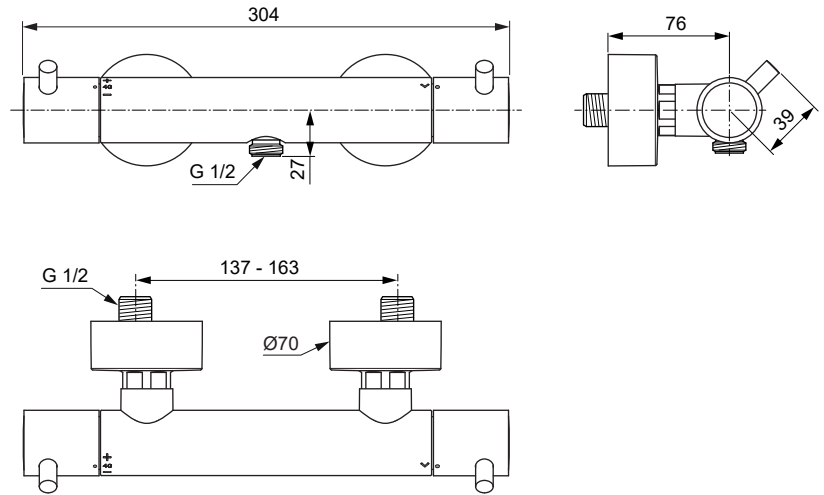

Produced from: Jan. 2022

Shower Thermostat  
chrome **A7587AA**

**Replace XX with the appropriate finish code**

Chrome = AA Silver Storm = GN Gold = A2 Magnetic Grey = A5 Silk black = XG

**Example spare part order:**

**A 861 568 AA** in Chrome

Pos.	Description	Part-Number	Qty.	Pos.	Description	Part-Number	Qty.
1	Handle cpl.	<b>A 861 568 XX</b>	1 Set		<i>*Universal set (not all parts needed)</i> <i>**Only in chrome available</i>		
2	Thermostatic Cartridge cpl.	<b>A 861 371 NU</b>	1 pcs				
3	Stopping	<b>A 861 373 NU</b>	1 pcs				
4	Cartridge G1/2 180° cpl.	<b>A 861 245 NU*</b>	1 Set				
5	Nipple G1/2 outside cpl.	<b>A 861 374 NU</b>	1 Set				
6	Non-return valve	<b>A 861 372 NU</b>	1 Set				
7	Escutcheon w. o-ring (Colour Silk black)	<b>B 960 714 XX</b> <b>B 961 016 XG</b>	2 Set 2 Set				
8	Warp over shelf	<b>A 7215 AA**</b>	1 pcs				