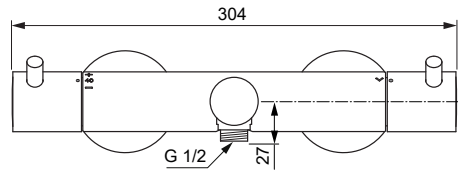

Produced from: Jan. 2022

Shower Thermostat
chrome **A7588AA**

Replace XX with the appropriate finish code

Chrome = AA Silver Storm = GN Gold = A2 Magnetic Grey = A5 Silk black = XG

Example spare part order:

A 861 568 AA in Chrome

Pos.	Description	Part-Number	Qty.	Pos.	Description	Part-Number	Qty.
1	Handle cpl.	A 861 568 XX	1 Set				
2	Thermostatic Cartridge cpl.	A 861 371 NU	1 pcs				
3	Stop valve with diverter	A 861 375 NU	1 Set				
4	Thread ring + stopring cpl.	A 861 376 NU	1 Set				
5	Connection nipple cpl.	A 861 387 NU	1 Set				
6	Non-return valve	A 861 372 NU	1 Set				
7	Nipple G1/2 outside cpl.	A 861 498 NU	1 Set				
8	Aerator	A 960 537 XX	1 pcs				
9	Escutcheon w. o-ring (Colour Silk black)	B 960 714 XX B 961 016 XG	2 Set 2 Set				