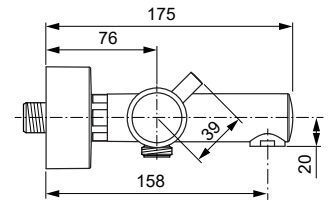

Produced from: Jan. 2022

Shower Thermostat
chrome **A7588AA**

Replace XX with the appropriate finish code

Chrome = AA Silver Storm = GN Gold = A2 Magnetic Grey = A5 Silk black = XG

Example spare part order:

A 861 568 AA in Chrome

Pos.	Description	Part-Number	Qty.	Pos.	Description	Part-Number	Qty.
1	Handle cpl.	A 861 568 XX	1 Set				
2	Thermostatic Cartridge cpl.	A 861 371 NU	1 pcs				
3	Stop valve with diverter	A 861 375 NU	1 Set				
4	Thread ring + stopring cpl.	A 861 376 NU	1 Set				
5	Connection nipple cpl.	A 861 387 NU	1 Set				
6	Non-return valve	A 861 372 NU	1 Set				
7	Nipple G1/2 outside cpl.	A 861 498 NU	1 Set				
8	Aerator	A 960 537 XX	1 pcs				
9	Escutcheon w. o-ring (Colour Silk black)	B 960 714 XX B 961 016 XG	2 Set 2 Set				