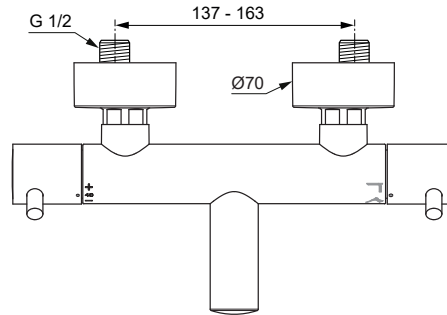

Produced from: Jan. 2022

Shower Thermostat
chrome **A7588AA**

Replace XX with the appropriate finish code

Chrome = AA Silver Storm = GN Gold = A2 Magnetic Grey = A5 Silk black = XG

Example spare part order:

A 861 568 AA in Chrome

Pos.	Description	Part-Number	Qty.	Pos.	Description	Part-Number	Qty.
1	Handle cpl.	A 861 568 XX	1 Set				
2	Thermostatic Cartridge cpl.	A 861 371 NU	1 pcs				
3	Stop valve with diverter	A 861 375 NU	1 Set				
4	Thread ring + stopring cpl.	A 861 376 NU	1 Set				
5	Connection nipple cpl.	A 861 387 NU	1 Set				
6	Non-return valve	A 861 372 NU	1 Set				
7	Nipple G1/2 outside cpl.	A 861 498 NU	1 Set				
8	Aerator	A 960 537 XX	1 pcs				
9	Escutcheon w. o-ring (Colour Silk black)	B 960 714 XX B 961 016 XG	2 Set 2 Set				