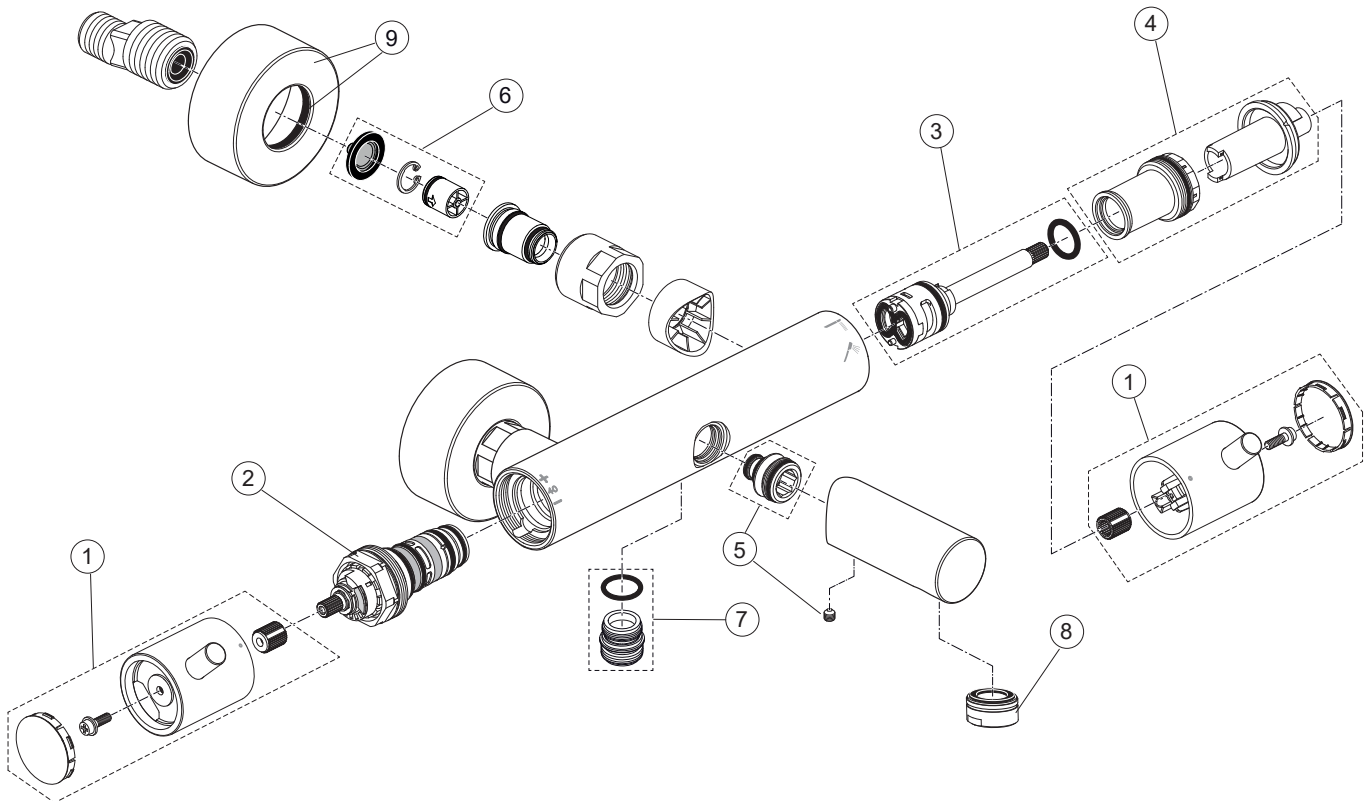

Produced from: Jan. 2022

Shower Thermostat
chrome **A7588AA**

Replace XX with the appropriate finish code

Chrome = AA Silver Storm = GN Gold = A2 Magnetic Grey = A5 Silk black = XG

Example spare part order:

A 861 568 AA in Chrome

Pos.	Description	Part-Number	Qty.	Pos.	Description	Part-Number	Qty.
1	Handle cpl.	A 861 568 XX	1 Set				
2	Thermostatic Cartridge cpl.	A 861 371 NU	1 pcs				
3	Stop valve with diverter	A 861 375 NU	1 Set				
4	Thread ring + stopring cpl.	A 861 376 NU	1 Set				
5	Connection nipple cpl.	A 861 387 NU	1 Set				
6	Non-return valve	A 861 372 NU	1 Set				
7	Nipple G1/2 outside cpl.	A 861 498 NU	1 Set				
8	Aerator	A 960 537 XX	1 pcs				
9	Escutcheon w. o-ring (Colour Silk black)	B 960 714 XX B 961 016 XG	2 Set 2 Set				