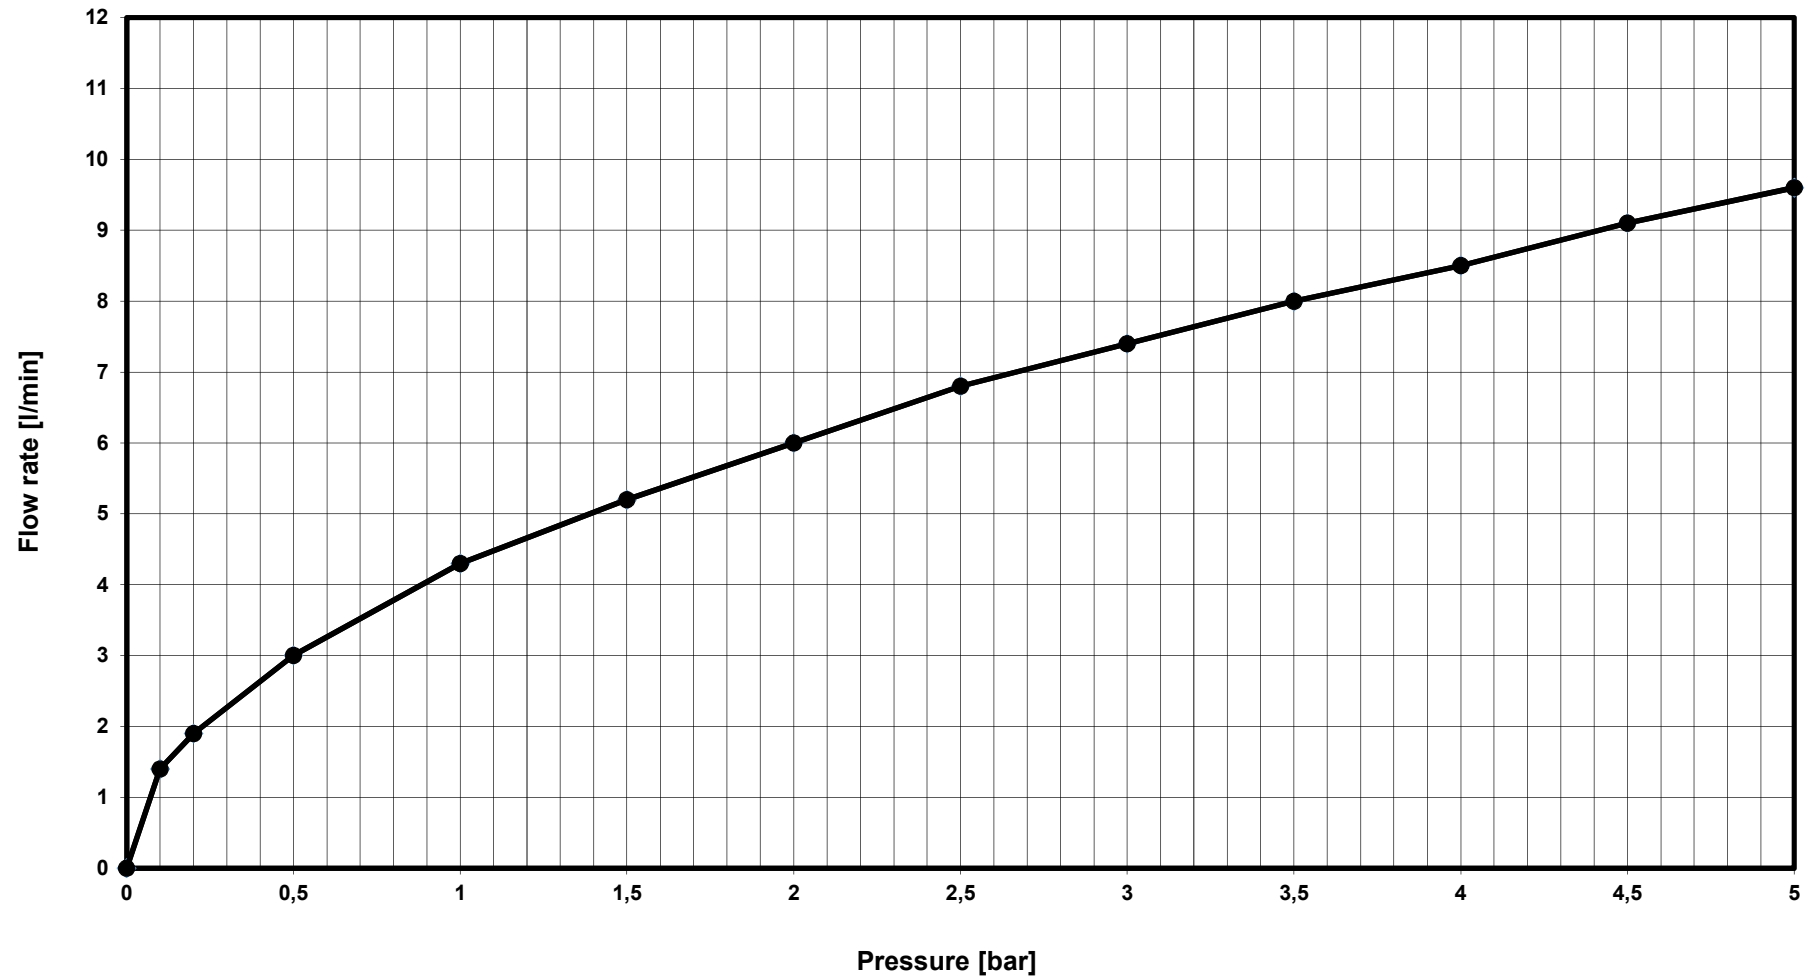

Ideal Standard

BD332AA CPLAN SNK MXR RIM HGH SPOUT-P/O 1F BL ST

—●— Mixed water - series
—●— Mixed water - series