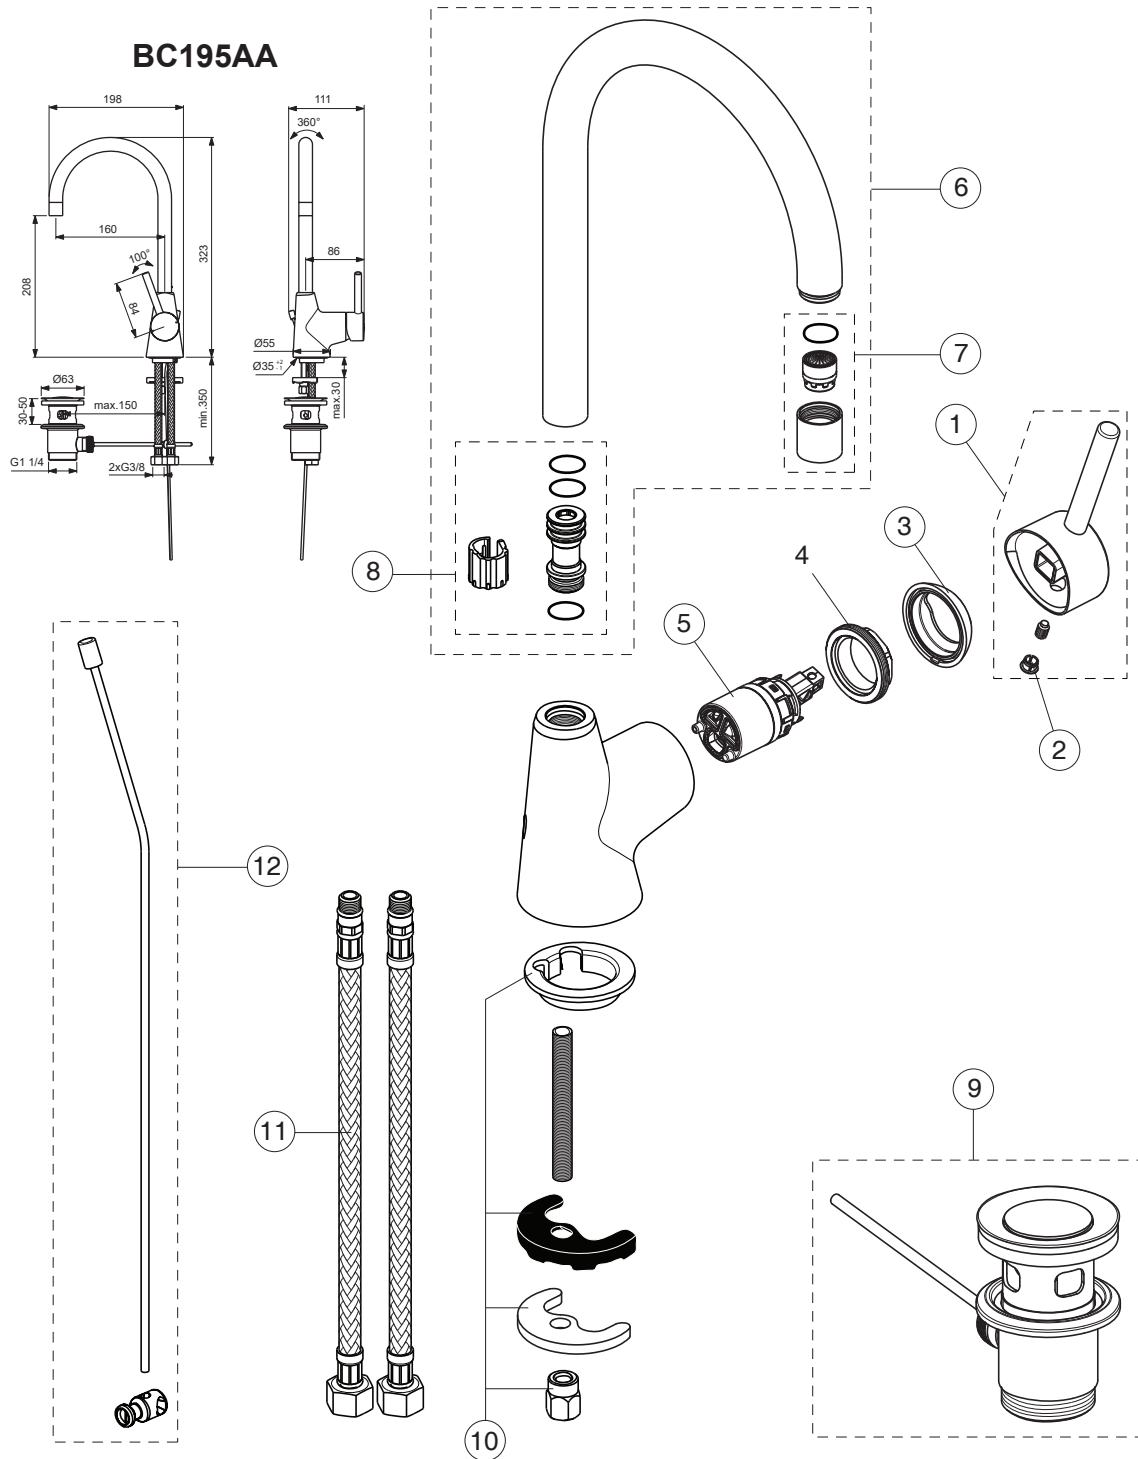

Ideal Standard

CERALINE

Produced from: June 2022

Pos.	Signify	Spare parts-Nr.	Quantity	Pos.	Signify	Spare parts-Nr.	Quantity
1	Lever, w/logo-set	B961708AA	1 Pcs.				
2	Block cap	A961157AA	1 Pcs.				
3	Cover cap	A861080XX	1 Pcs.				
4	Screw M36x1		1 Pcs.				
5	Cartridge Ø28mm	A861397NU	1 Pcs.				
6	Tub.spout R160	B961525AA	1 Pcs.				
7	Aerator M18x1-5 l/min	A860998AA	1 Pcs.				
8	Sealing set for tub.spout	B960839NU	1 Set				
9	Pop-up drain ass.	A962991AA	1 Pcs.				
10	Connecting set	B964894NU	1 Set				
11	Flex pexhose G3/8-M10x1/L445mm	A963600NU	1 Pcs.				
12	Pop up waste-compl.	B960900AA	1 Set				

Ideal Standard

Produced from: January 2021

CERALINE

Pos.	Signify	Spare parts-Nr.	Quantity	Pos.	Signify	Spare parts-Nr.	Quantity
1	Lever, w/logo-set	B961708AA	1 Pcs.				
2	Block cap	A961157AA	1 Pcs.				
3	Cover cap	A861080XX	1 Pcs.				
4	Screw M36x1		1 Pcs.				
5	Cartridge Ø28mm	A861397NU	1 Pcs.				
6	Tub.spout R160	B961525AA	1 Pcs.				
7	Aerator M18x1-5 l/min	A860998AA	1 Pcs.				
8	Sealing set for tub.spout	B960839NU	1 Set				
9	Pop-up drain ass.	A962991AA	1 Pcs.				
10	Connecting set	B964894NU	1 Set				
11	Flex pexhose G3/8-M10x1/L445mm	A963600NU	1 Pcs.				
12	Pop up waste-compl.	B961384AA	1 Set				

Ideal Standard

CERALINE

Produced from: Jan.2023

Pos.	Signify	Spare parts-Nr.	Quantity	Pos.	Signify	Spare parts-Nr.	Quantity
1	Lever, w/logo-set	B961708XX	1 Pcs.				
2	Block cap	A961157XX	1 Pcs.				
3	Cover cap	A861080XX	1 Pcs.				
4	Cartridge Ø28mm	A861397NU	1 Pcs.				
5	Tub.spout R160	B961525XX	1 Pcs.				
6	Aerator M18x1-5 l/min	A860998XX	1 Pcs.				
7	Sealing set for tub.spout	B960839NU	1 Set				
8	Pop-up drain ass.	A962991XX	1 Pcs.				
9	Connecting set	B964894NU	1 Set				
10	Fl.pexhose G3/8, L445mm	B960535NU	1 Pcs.				
11	Pop up waste-compl.	B960900XX	1 Set				