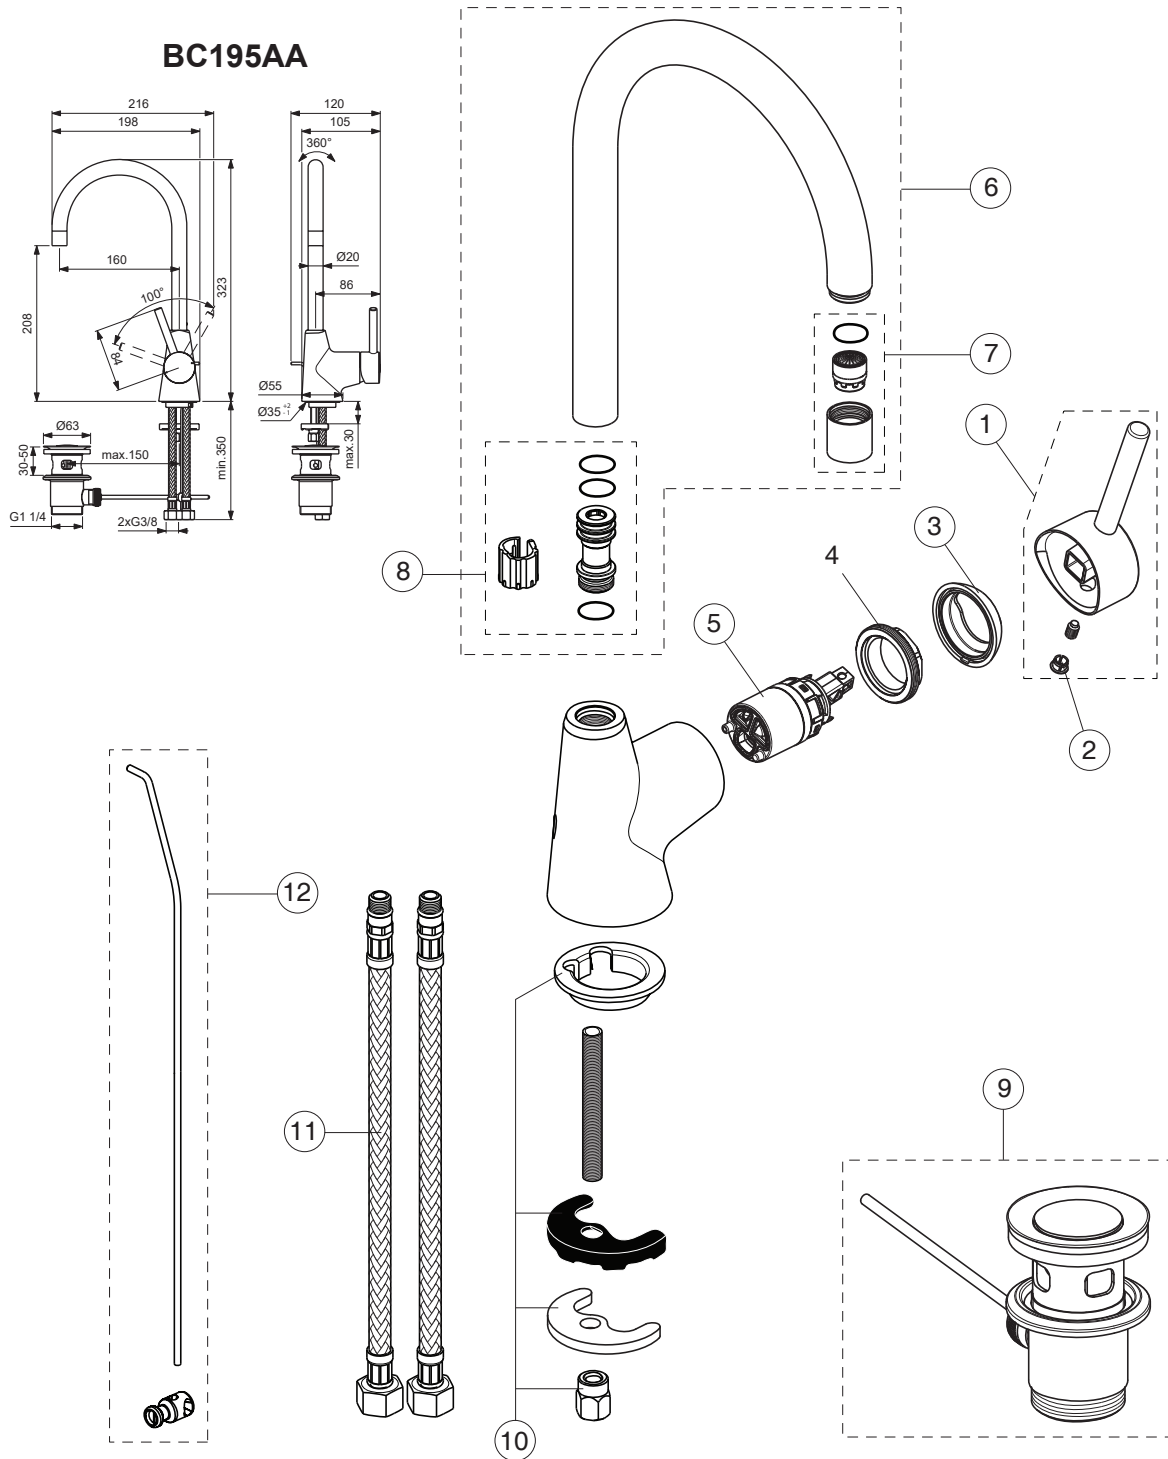

Ideal Standard

CERALINE

Produced from: June 2022

Pos.	Signify	Spare parts-Nr.	Quantity	Pos.	Signify	Spare parts-Nr.	Quantity
1	Lever, w/logo-set	B961708AA	1 Pcs.				
2	Block cap	A961157AA	1 Pcs.				
3	Cover cap	A861080XX	1 Pcs.				
4	Screw M36x1		1 Pcs.				
5	Cartridge Ø28mm	A861397NU	1 Pcs.				
6	Tub.spout R160	B961525AA	1 Pcs.				
7	Aerator M18x1-5 l/min	A860998AA	1 Pcs.				
8	Sealing set for tub.spout	B960839NU	1 Set				
9	Pop-up drain ass.	A962991AA	1 Pcs.				
10	Connecting set	B964894NU	1 Set				
11	Flex pexhose G3/8-M10x1/L445mm	A963600NU	1 Pcs.				
12	Pop up waste-compl.	B960900AA	1 Set				

Ideal Standard

Produced from: January 2021

CERALINE

Pos.	Signify	Spare parts-Nr.	Quantity	Pos.	Signify	Spare parts-Nr.	Quantity
1	Lever, w/logo-set	B961708AA	1 Pcs.				
2	Block cap	A961157AA	1 Pcs.				
3	Cover cap	A861080XX	1 Pcs.				
4	Screw M36x1		1 Pcs.				
5	Cartridge Ø28mm	A861397NU	1 Pcs.				
6	Tub.spout R160	B961525AA	1 Pcs.				
7	Aerator M18x1-5 l/min	A860998AA	1 Pcs.				
8	Sealing set for tub.spout	B960839NU	1 Set				
9	Pop-up drain ass.	A962991AA	1 Pcs.				
10	Connecting set	B964894NU	1 Set				
11	Flex pexhose G3/8-M10x1/L445mm	A963600NU	1 Pcs.				
12	Pop up waste-compl.	B961384AA	1 Set				

Ideal Standard

CERALINE

Produced from: Jan.2023

Pos.	Signify	Spare parts-Nr.	Quantity	Pos.	Signify	Spare parts-Nr.	Quantity
1	Lever, w/logo-set	B961708XX	1 Pcs.				
2	Block cap	A961157XX	1 Pcs.				
3	Cover cap	A861080XX	1 Pcs.				
4	Cartridge Ø28mm	A861397NU	1 Pcs.				
5	Tub.spout R160	B961525XX	1 Pcs.				
6	Aerator M18x1-5 l/min	A860998XX	1 Pcs.				
7	Sealing set for tub.spout	B960839NU	1 Set				
8	Pop-up drain ass.	A962991XX	1 Pcs.				
9	Connecting set	B964894NU	1 Set				
10	Fl.pexhose G3/8, L445mm	B960535NU	1 Pcs.				
11	Pop up waste-compl.	B960900XX	1 Set				