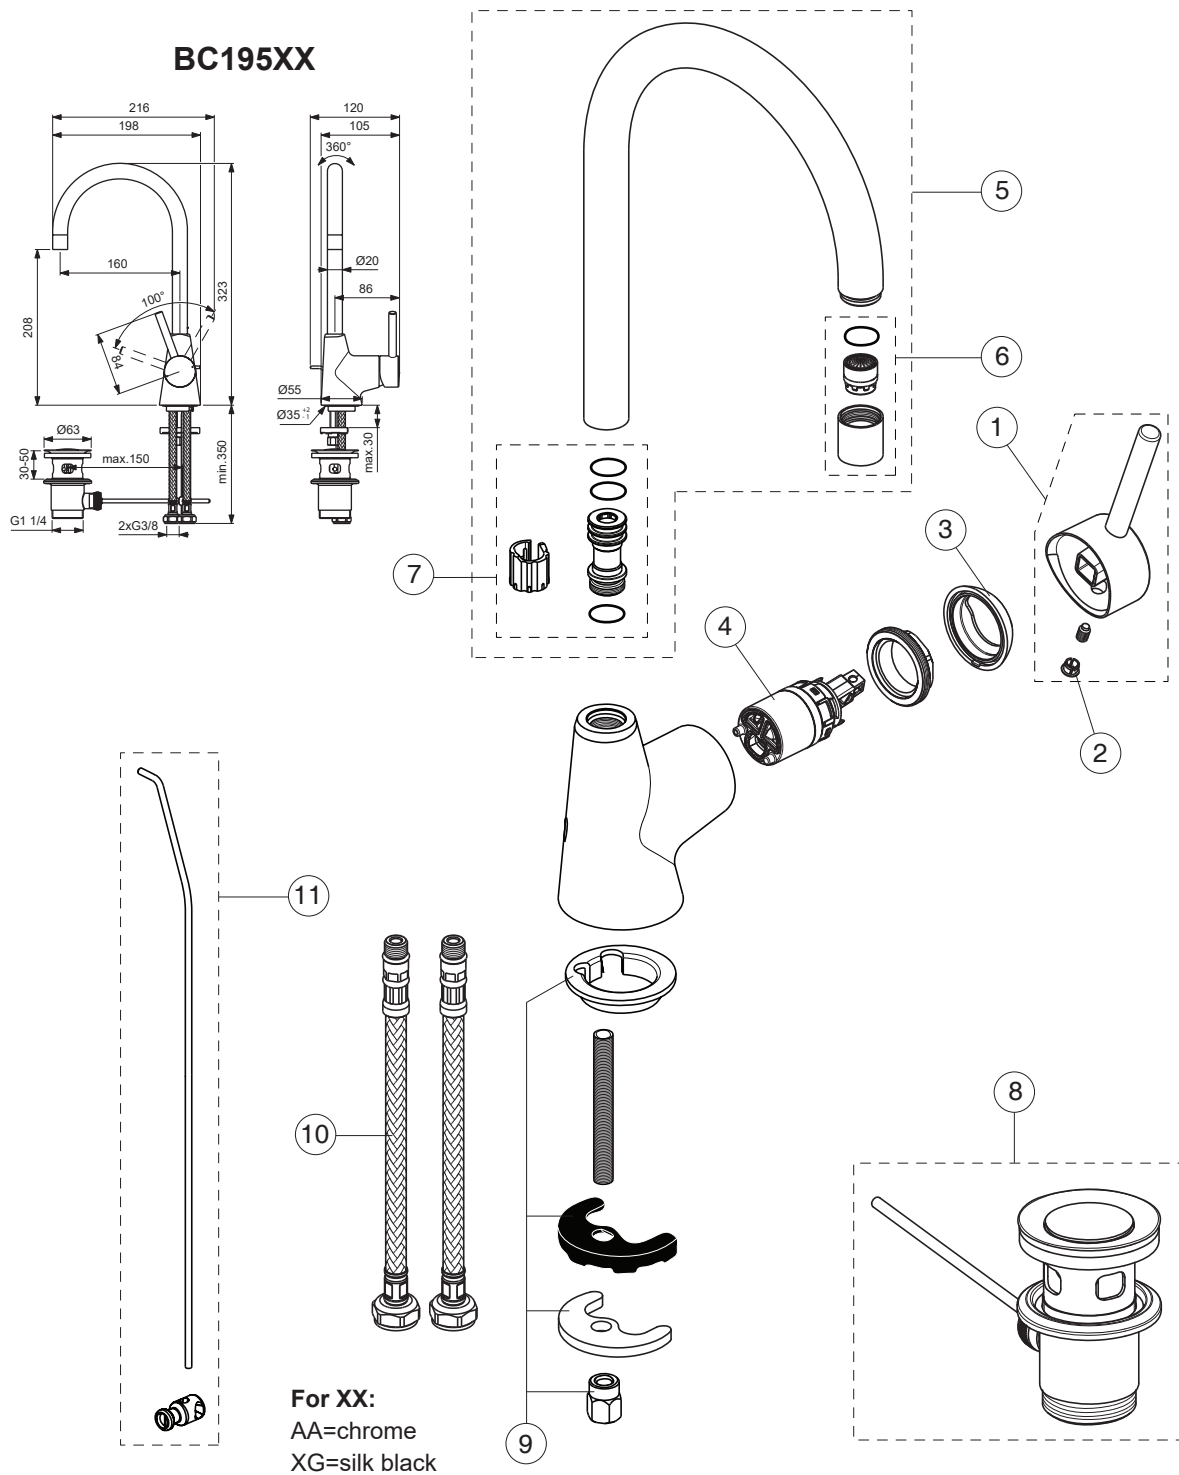

Ideal Standard

CERALINE

Produced from: June 2022

Pos.	Signify	Spare parts-Nr.	Quantity	Pos.	Signify	Spare parts-Nr.	Quantity
1	Lever, w/logo-set	B961708AA	1 Pcs.				
2	Block cap	A961157AA	1 Pcs.				
3	Cover cap	A861080XX	1 Pcs.				
4	Screw M36x1		1 Pcs.				
5	Cartridge Ø28mm	A861397NU	1 Pcs.				
6	Tub.spout R160	B961525AA	1 Pcs.				
7	Aerator M18x1-5 l/min	A860998AA	1 Pcs.				
8	Sealing set for tub.spout	B960839NU	1 Set				
9	Pop-up drain ass.	A962991AA	1 Pcs.				
10	Connecting set	B964894NU	1 Set				
11	Flex pexhose G3/8-M10x1/L445mm	A963600NU	1 Pcs.				
12	Pop up waste-compl.	B960900AA	1 Set				

Ideal Standard

Produced from: January 2021

CERALINE

Pos.	Signify	Spare parts-Nr.	Quantity	Pos.	Signify	Spare parts-Nr.	Quantity
1	Lever, w/logo-set	B961708AA	1 Pcs.				
2	Block cap	A961157AA	1 Pcs.				
3	Cover cap	A861080XX	1 Pcs.				
4	Screw M36x1		1 Pcs.				
5	Cartridge Ø28mm	A861397NU	1 Pcs.				
6	Tub.spout R160	B961525AA	1 Pcs.				
7	Aerator M18x1-5 l/min	A860998AA	1 Pcs.				
8	Sealing set for tub.spout	B960839NU	1 Set				
9	Pop-up drain ass.	A962991AA	1 Pcs.				
10	Connecting set	B964894NU	1 Set				
11	Flex pexhose G3/8-M10x1/L445mm	A963600NU	1 Pcs.				
12	Pop up waste-compl.	B961384AA	1 Set				

Ideal Standard

CERALINE

Produced from: Jan.2023

Pos.	Signify	Spare parts-Nr.	Quantity	Pos.	Signify	Spare parts-Nr.	Quantity
1	Lever, w/logo-set	B961708XX	1 Pcs.				
2	Block cap	A961157XX	1 Pcs.				
3	Cover cap	A861080XX	1 Pcs.				
4	Cartridge Ø28mm	A861397NU	1 Pcs.				
5	Tub.spout R160	B961525XX	1 Pcs.				
6	Aerator M18x1-5 l/min	A860998XX	1 Pcs.				
7	Sealing set for tub.spout	B960839NU	1 Set				
8	Pop-up drain ass.	A962991XX	1 Pcs.				
9	Connecting set	B964894NU	1 Set				
10	Fl.pexhose G3/8, L445mm	B960535NU	1 Pcs.				
11	Pop up waste-compl.	B960900XX	1 Set				