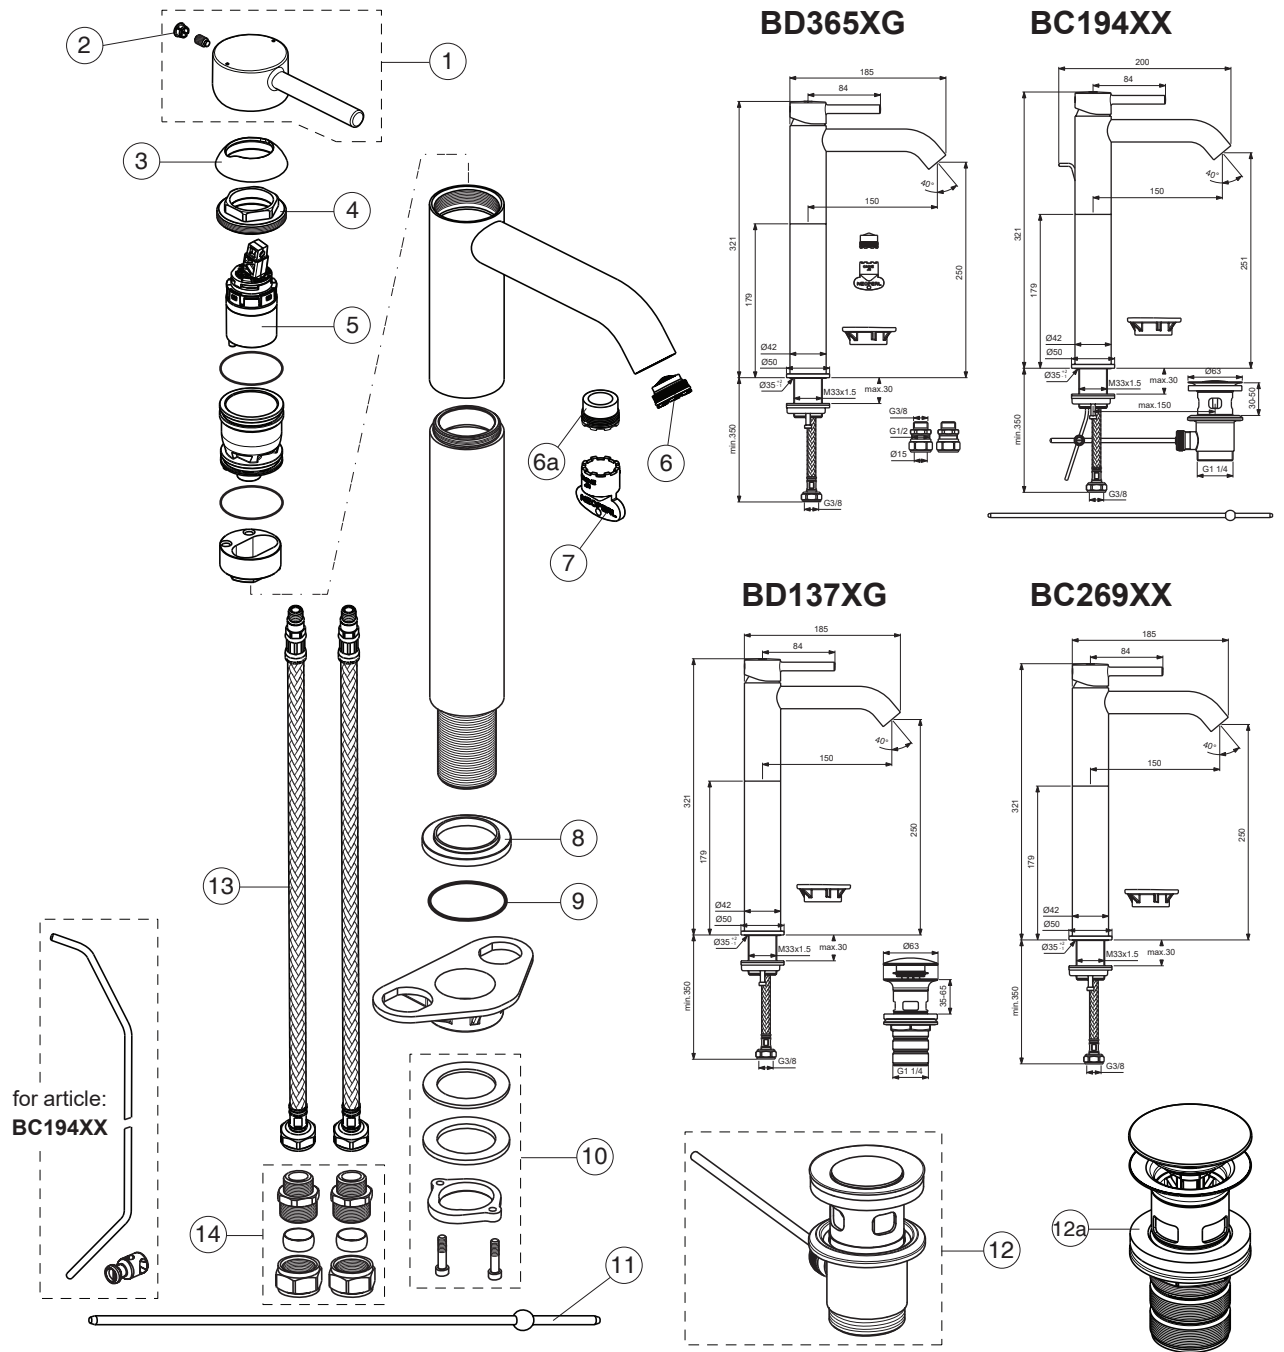

# CERALINE

Ideal Standard

Produced from: Jan.2023

**For XX=Coverage-Designate:**

AA=chrome,XG=silk black

**For Instance:**

B961706AA for chrome

Pos.	Signify	Spare parts-Nr.	Quantity	Pos.	Signify	Spare parts-Nr.	Quantity
1	Lever,w/logo-set	B961706XX	1 Pcs.	13	Fl.pexhose G3/8/L620	B960364NU	1 Pcs.
2	Block cap	A961157XX	1 Pcs.	14	Connector G3/8,Ø15	B960845NU	1 Set
3	Cover cap	A861080XX	1 Pcs.				
4	Screw M3x1.5	B961645NU	1 Set				
5	Cartridge Ø28mm	A861397NU	1 Pcs.				
6+pos.7	Neoperl M21.5x1-5 l/min	B960889NU	1 Pcs.				
6a	Flowstr.cache M21.5x1	A960191NU	1 Pcs. (for BD365XG)				
7	Service key	B960654NU	1 Pcs.				
8	Rosette decorative	B960712XX	1 Pcs.				
9	O-Ring Ø37.77x2.62	A962574NU	1 Pcs.				
10	Connecting group	B960255NU	1 Set				
11	Waste rod L330mm	A960200AA	1 Pcs.				
12	Pop-up drain ass.	A962991XX	1 Pcs.				
12a	Click waste	E1482XX	1 Pcs.				

**CERALINE**

**Ideal Standard**

Produced from: March 2021

**For XX=Coverage-Designate:**  
AA=chrome, XG=silk black

**For Instance:**  
B961706AA for chrome

Pos.	Signify	Spare parts-Nr.	Quantity	Pos.	Signify	Spare parts-Nr.	Quantity
1	Lever, w/logo-set	B961706XX	1 Pcs.	13	Fl.pexhose G3/8/L620	B960364NU	1 Pcs.
2	Block cap	A961157XX	1 Pcs.	14	Connector G3/8, Ø15	B960845NU	1 Set
3	Cover cap	A861080XX	1 Pcs.				
4	Screw M3x1.5	B961645NU	1 Set				
5	Cartridge Ø28mm	A861397NU	1 Pcs.				
6+pos.7	Neoperl M21.5x1-5 l/min	B960889NU	1 Pcs.				
6a	Flowstr.cache M21.5x1	A960191NU	1 Pcs. (for BD365XG)				
7	Service key	B960654NU	1 Pcs.				
8	Rosette decorative	B960712XX	1 Pcs.				
9	O-Ring Ø37.77x2.62	A962574NU	1 Pcs.				
10	Connecting group	B960255NU	1 Set				
11	Waste rod L330mm	A960200AA	1 Pcs.				
12	Pop-up drain ass.	A962991XX	1 Pcs.				
12a	Click waste	E1482XX	1 Pcs.				