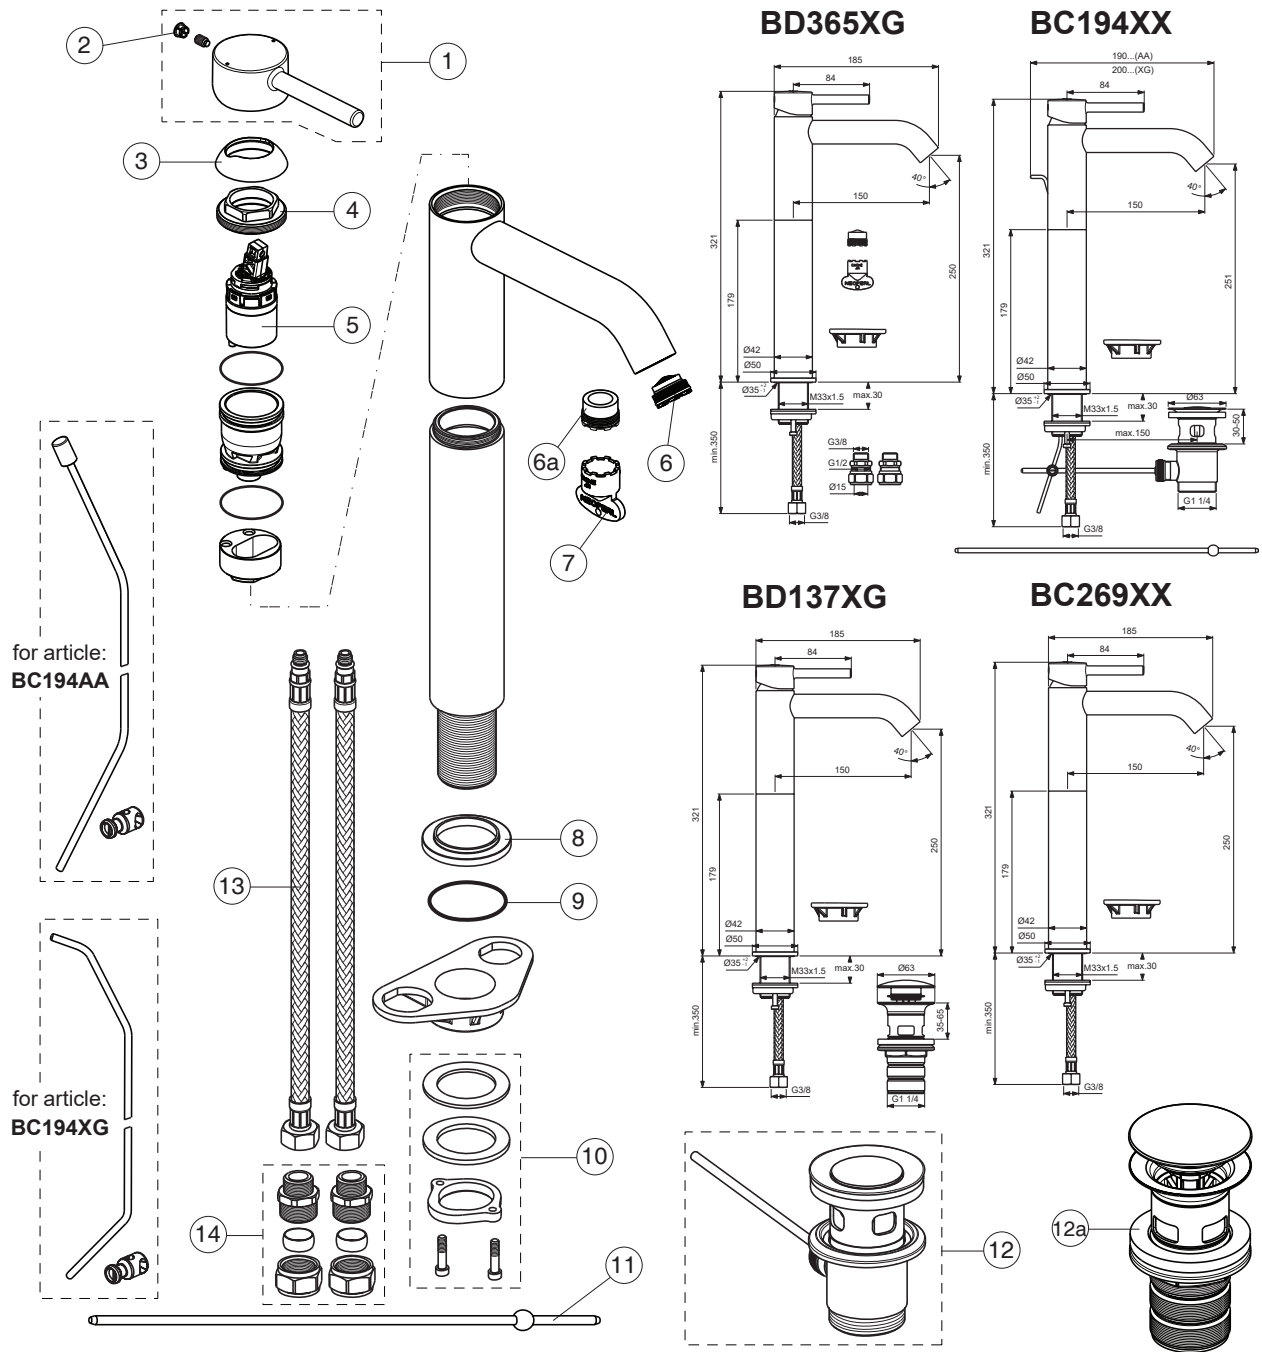

# CERALINE

Ideal Standard

Produced from: Jan.2023

**For XX=Coverage-Designate:**

AA=chrome,XG=silk black

**For Instance:**

B961706AA for chrome

Pos.	Signify	Spare parts-Nr.	Quantity	Pos.	Signify	Spare parts-Nr.	Quantity
1	Lever,w/logo-set	B961706XX	1 Pcs.	13	Fl.pexhose G3/8/L620	B960364NU	1 Pcs.
2	Block cap	A961157XX	1 Pcs.	14	Connector G3/8,Ø15	B960845NU	1 Set
3	Cover cap	A861080XX	1 Pcs.				
4	Screw M3x1.5	B961645NU	1 Set				
5	Cartridge Ø28mm	A861397NU	1 Pcs.				
6+pos.7	Neoperl M21.5x1-5 l/min	B960889NU	1 Pcs.				
6a	Flowstr.cache M21.5x1	A960191NU	1 Pcs. (for BD365XG)				
7	Service key	B960654NU	1 Pcs.				
8	Rosette decorative	B960712XX	1 Pcs.				
9	O-Ring Ø37.77x2.62	A962574NU	1 Pcs.				
10	Connecting group	B960255NU	1 Set				
11	Waste rod L330mm	A960200AA	1 Pcs.				
12	Pop-up drain ass.	A962991XX	1 Pcs.				
12a	Click waste	E1482XX	1 Pcs.				

**CERALINE**

**Ideal Standard**

Produced from: March 2021

**For XX=Coverage-Designate:**  
AA=chrome, XG=silk black

**For Instance:**  
B961706AA for chrome

Pos.	Signify	Spare parts-Nr.	Quantity	Pos.	Signify	Spare parts-Nr.	Quantity
1	Lever, w/logo-set	B961706XX	1 Pcs.	13	Fl.pexhose G3/8/L620	B960364NU	1 Pcs.
2	Block cap	A961157XX	1 Pcs.	14	Connector G3/8, Ø15	B960845NU	1 Set
3	Cover cap	A861080XX	1 Pcs.				
4	Screw M3x1.5	B961645NU	1 Set				
5	Cartridge Ø28mm	A861397NU	1 Pcs.				
6+pos.7	Neoperl M21.5x1-5 l/min	B960889NU	1 Pcs.				
6a	Flowstr.cache M21.5x1	A960191NU	1 Pcs. (for BD365XG)				
7	Service key	B960654NU	1 Pcs.				
8	Rosette decorative	B960712XX	1 Pcs.				
9	O-Ring Ø37.77x2.62	A962574NU	1 Pcs.				
10	Connecting group	B960255NU	1 Set				
11	Waste rod L330mm	A960200AA	1 Pcs.				
12	Pop-up drain ass.	A962991XX	1 Pcs.				
12a	Click waste	E1482XX	1 Pcs.				