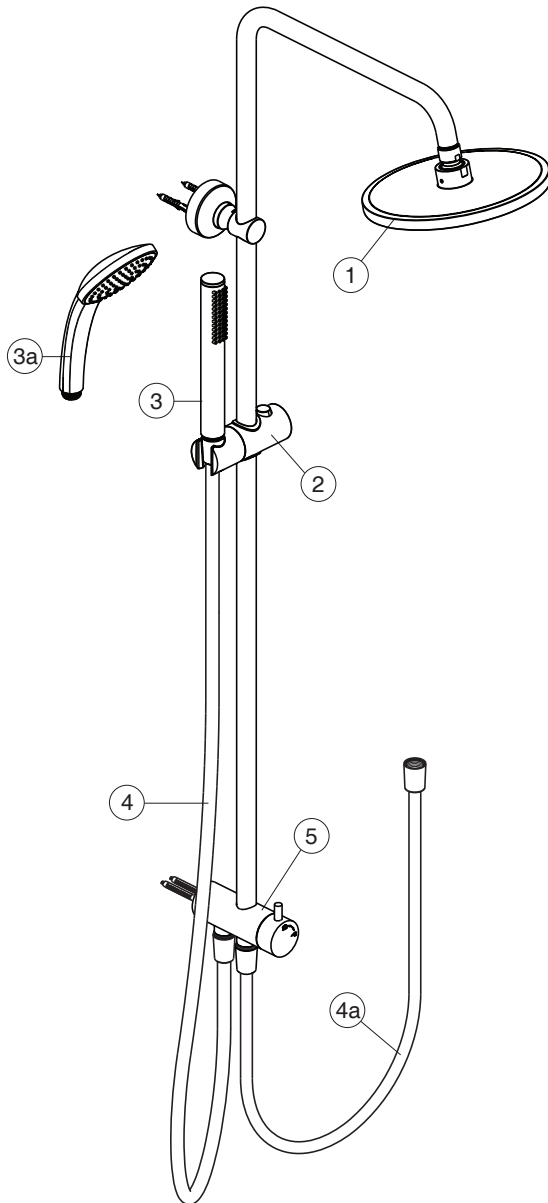

BC747AA

BC747XG

For XX = Coverage - Designate:
AA=chrome,XG=silk black

For Instance:
B 960976 AA for chrome

Pos.	Signify	Spare parts-Nr.	Quantity	Pos.	Signify	Spare parts-Nr.	Quantity
1	Headshower Ø200mm	BD140XX	1 Pcs.				
2	Slider set	B960976XX	1 Pcs.				
3	Handshower,8 l/min	BC774XX	1 Pcs.				
3a	Handshower,1F,8 l/min	B9402XX	1 Pcs.				
4	Shower hose L1750mm	BE175XX	1 Pcs.				
4a	Shower hose L800mm	B961890XX	1 Pcs.				
5	Diverter	A860802XX	1 Pcs.				