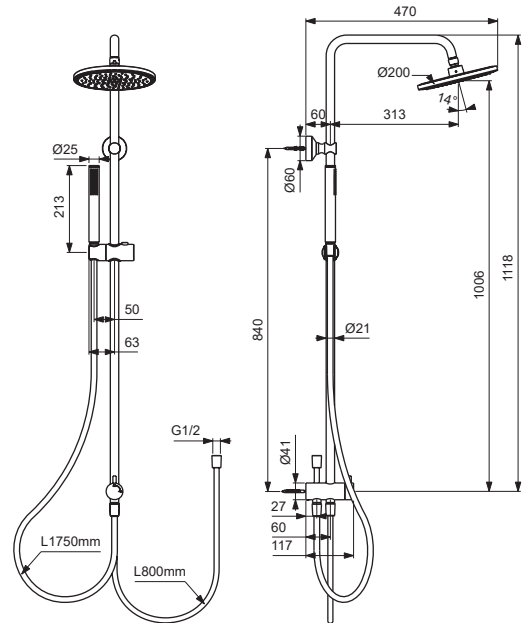

BC747AA

BC747XG

For XX = Coverage - Designate:
AA=chrome,XG=silk black

For Instance:
B 960976 AA for chrome

Pos.	Signify	Spare parts-Nr.	Quantity	Pos.	Signify	Spare parts-Nr.	Quantity
1	Headshower Ø200mm	BD140XX	1 Pcs.				
2	Slider set	B960976XX	1 Pcs.				
3	Handshower,8 l/min	BC774XX	1 Pcs.				
3a	Handshower,1F,8 l/min	B9402XX	1 Pcs.				
4	Shower hose L1750mm	BE175XX	1 Pcs.				
4a	Shower hose L800mm	B961890XX	1 Pcs.				
5	Diverter	A860802XX	1 Pcs.				