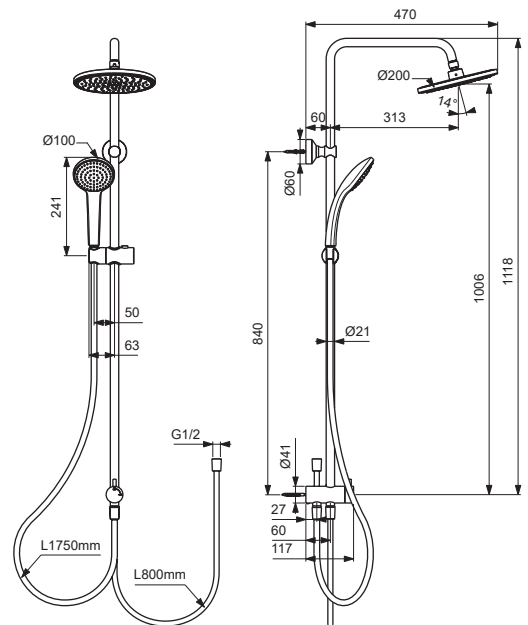

BC747AA

BC747XG

For XX = Coverage - Designate:
AA=chrome,XG=silk black

For Instance:
B 960976 AA for chrome

Pos.	Signify	Spare parts-Nr.	Quantity	Pos.	Signify	Spare parts-Nr.	Quantity
1	Headshower Ø200mm	BD140XX	1 Pcs.				
2	Slider set	B960976XX	1 Pcs.				
3	Handshower,8 l/min	BC774XX	1 Pcs.				
3a	Handshower,1F,8 l/min	B9402XX	1 Pcs.				
4	Shower hose L1750mm	BE175XX	1 Pcs.				
4a	Shower hose L800mm	B961890XX	1 Pcs.				
5	Diverter	A860802XX	1 Pcs.				