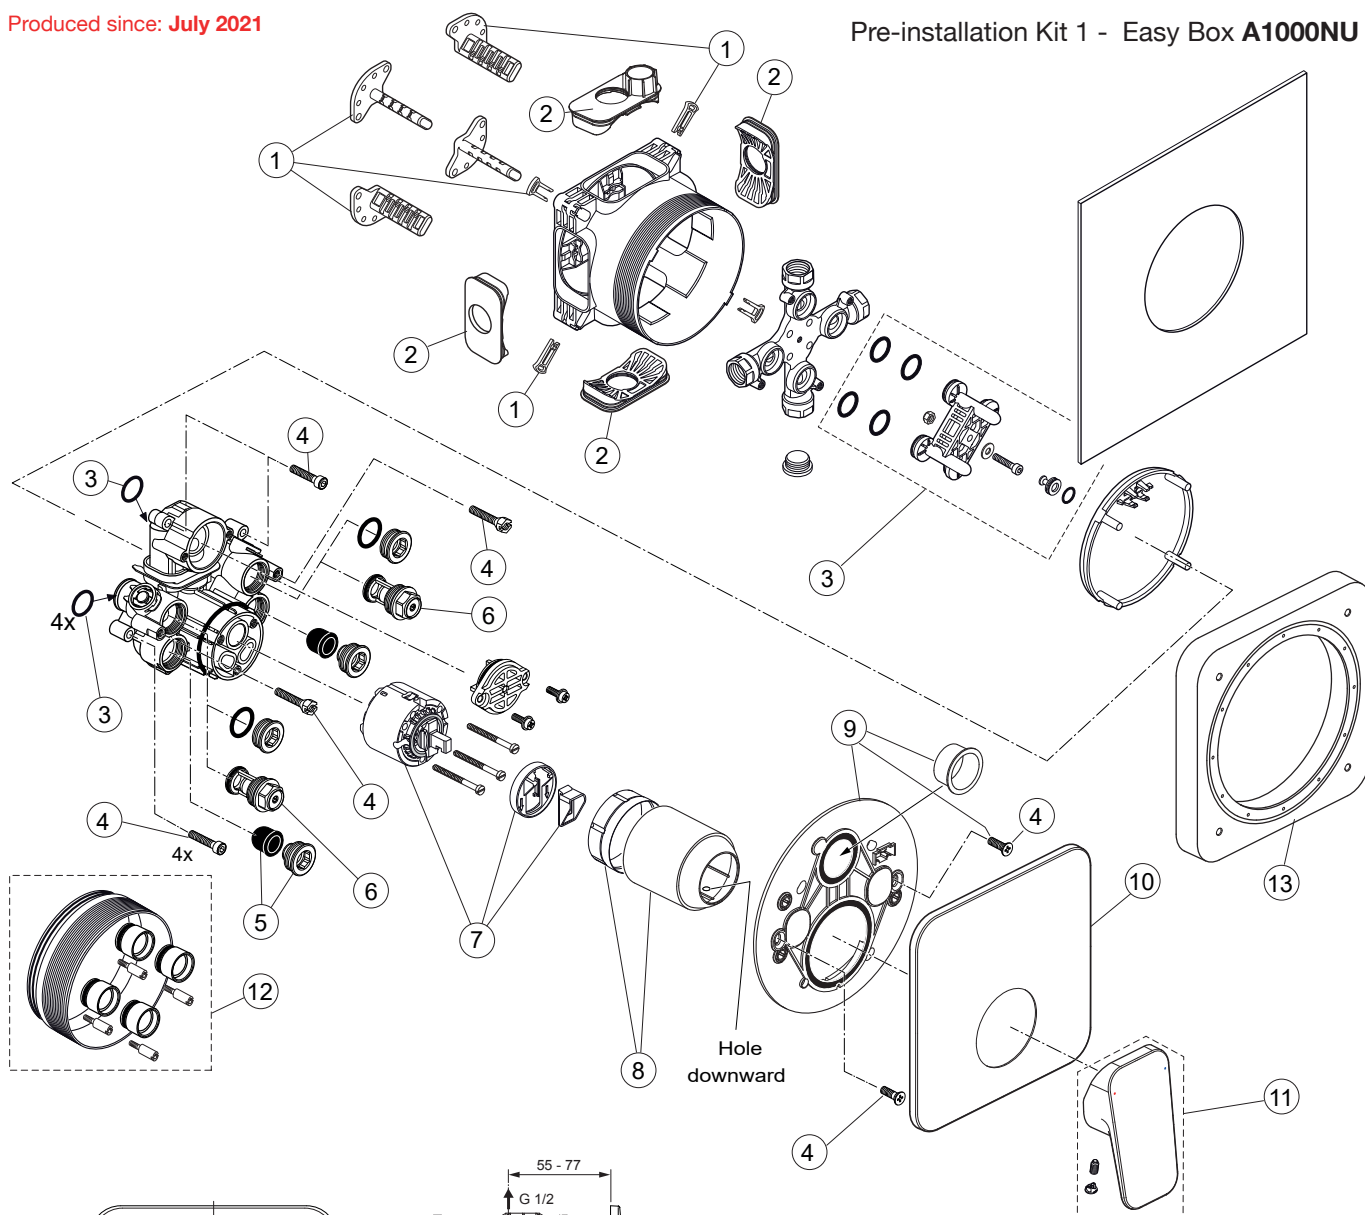

Ceraplan

BD254..

Ideal Standard

Produced since: July 2021

Pre-installation Kit 1 - Easy Box A1000NU

Body and Designparts Kit 2
 Chrome **BD254AA**
 Silk black **BD254XG**

Replace XX with the appropriate finish code

Chrome = AA Silk black = XG

Example spare part order:

A 861 441 AA in Chrome

Pos.	Description	Part-Number	Qty.	Pos.	Description	Part-Number	Qty.
1	Install. depth adjust.	A 963 131 NU	1 Set	11	Lever cpl. with Ring-Logo	A 861 555 XX	1 Set
2	Side sealing	A 963 132 NU	1 Set	12	Extension kit 20mm	A 960 704 NU	1 Set
3	Flushing device cpl.	A 963 146 NU	1 Set		Extension kit 40mm	A 962 476 NU	1 Set
4	Screw set complete	A 960 890 NU*	1 Set	13	Distanzframe 20mm	A 6678 XX	1 Set
5	Low noise insert	A 960 891 NU	1 pcs				
6	Stop valve	A 960 706 NU	2 pcs				
7	Cartridge with ECO-kit	A 960 500 NU	1 Set				
8	Cover + clamping + O-ring	A 861 441 XX	1 Set				
9	Escutcheon holder cpl.	A 860 897 NU	1 Set				
10	Escutcheon B/S plane	A 860 898 XX	1 pcs				

**Universal set (not all parts needed)*