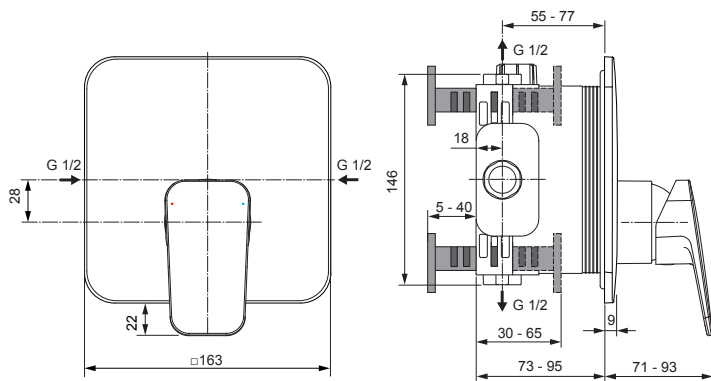

Ceraplan

BD254..

Ideal Standard

Produced since: July 2021

Pre-installation Kit 1 - Easy Box A1000NU

Body and Designparts Kit 2
 Chrome **BD254AA**
 Silk black **BD254XG**

Replace XX with the appropriate finish code

Chrome = AA Silk black = XG

Example spare part order:

A 861 441 AA in Chrome

Pos.	Description	Part-Number	Qty.	Pos.	Description	Part-Number	Qty.
1	Install. depth adjust.	A 963 131 NU	1 Set	11	Lever cpl. with Ring-Logo	A 861 555 XX	1 Set
2	Side sealing	A 963 132 NU	1 Set	12	Extension kit 20mm	A 960 704 NU	1 Set
3	Flushing device cpl.	A 963 146 NU	1 Set		Extension kit 40mm	A 962 476 NU	1 Set
4	Screw set complete	A 960 890 NU*	1 Set	13	Distanzframe 20mm	A 6678 XX	1 Set
5	Low noise insert	A 960 891 NU	1 pcs				
6	Stop valve	A 960 706 NU	2 pcs				
7	Cartridge with ECO-kit	A 960 500 NU	1 Set				
8	Cover + clamping + O-ring	A 861 441 XX	1 Set				
9	Escutcheon holder cpl.	A 860 897 NU	1 Set				
10	Escutcheon B/S plane	A 860 898 XX	1 pcs				