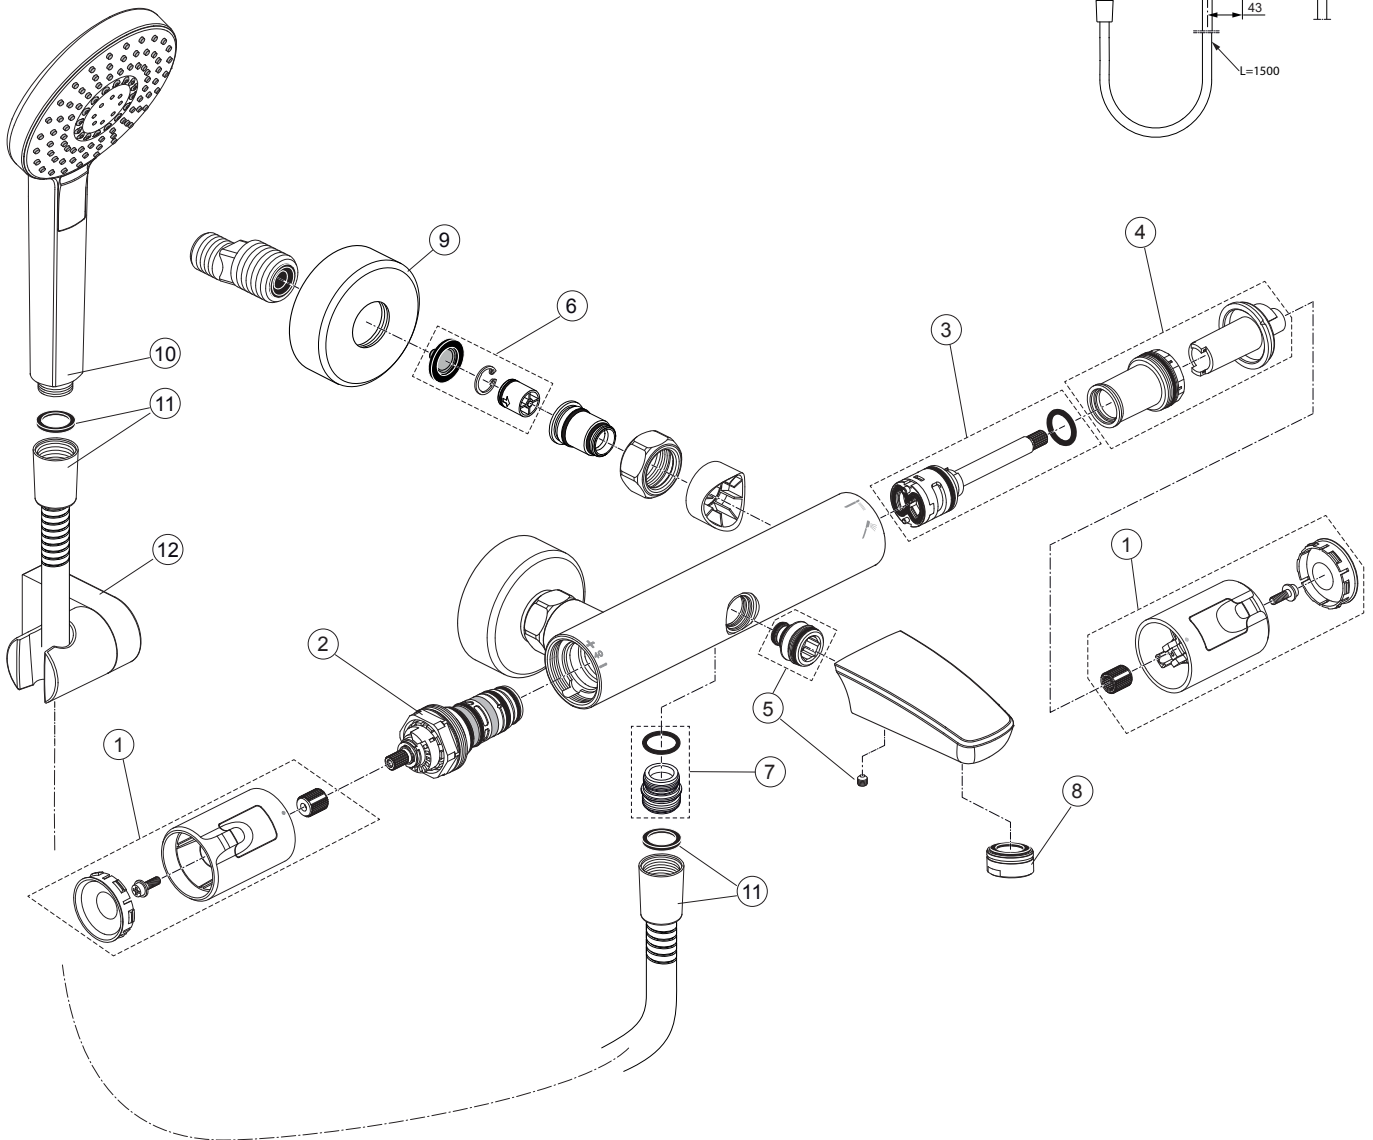

Ceratherm T50 A7696 ..

Ideal Standard

Produced from: April 2021

Shower Thermostat
chrome **A7696AA**

Pos.	Description	Part-Number	Qty.	Pos.	Description	Part-Number	Qty.
1	Handle cpl.	A 861 382 AA	1 Set	11	Shower hose 1600mm	A 3330 AA	1 pcs
2	Thermostatic Cartridge cpl.	A 861 371 NU	1 pcs	12	Handshower holder	B 960 925 AA	1 pcs
3	Stop valve with diverter	A 861 375 NU	1 Set				
4	Thread ring + stopring cpl.	A 861 376 NU	1 Set				
5	Connection nipple cpl.	A 861 387 NU	1 Set				
6	Non-return valve	A 861 372 NU	1 Set				
7	Nipple G1/2 outside cpl.	A 861 374 NU	1 Set				
8	Aerator	A 963 181 NU	1 pcs				
9	Escutcheon	B 960 242 AA	1 pcs				
10	Handspray Ø110-3F-8l/min	B 2231 AA	1 pcs				