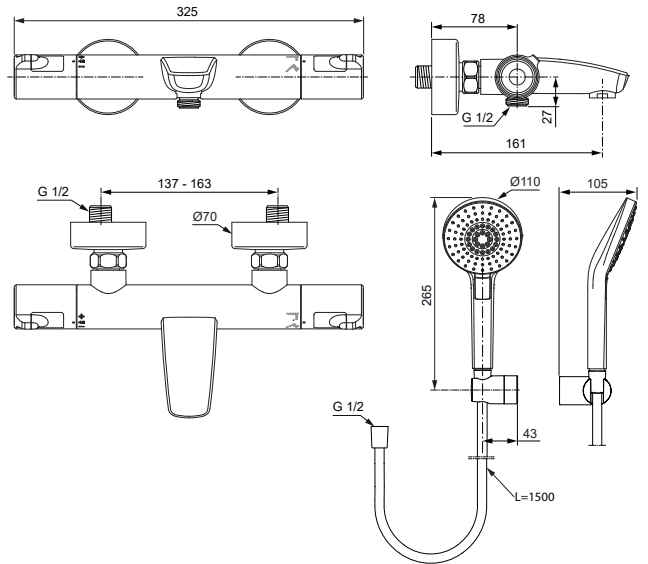

Ceratherm T50 A7696 ..

Ideal Standard

Produced from: April 2021

Shower Thermostat
chrome **A7696AA**

Pos.	Description	Part-Number	Qty.	Pos.	Description	Part-Number	Qty.
1	Handle cpl.	A 861 382 AA	1 Set	11	Shower hose 1600mm	A 3330 AA	1 pcs
2	Thermostatic Cartridge cpl.	A 861 371 NU	1 pcs	12	Handshower holder	B 960 925 AA	1 pcs
3	Stop valve with diverter	A 861 375 NU	1 Set				
4	Thread ring + stopring cpl.	A 861 376 NU	1 Set				
5	Connection nipple cpl.	A 861 387 NU	1 Set				
6	Non-return valve	A 861 372 NU	1 Set				
7	Nipple G1/2 outside cpl.	A 861 374 NU	1 Set				
8	Aerator	A 963 181 NU	1 pcs				
9	Escutcheon	B 960 242 AA	1 pcs				
10	Handspray Ø110-3F-8l/min	B 2231 AA	1 pcs				